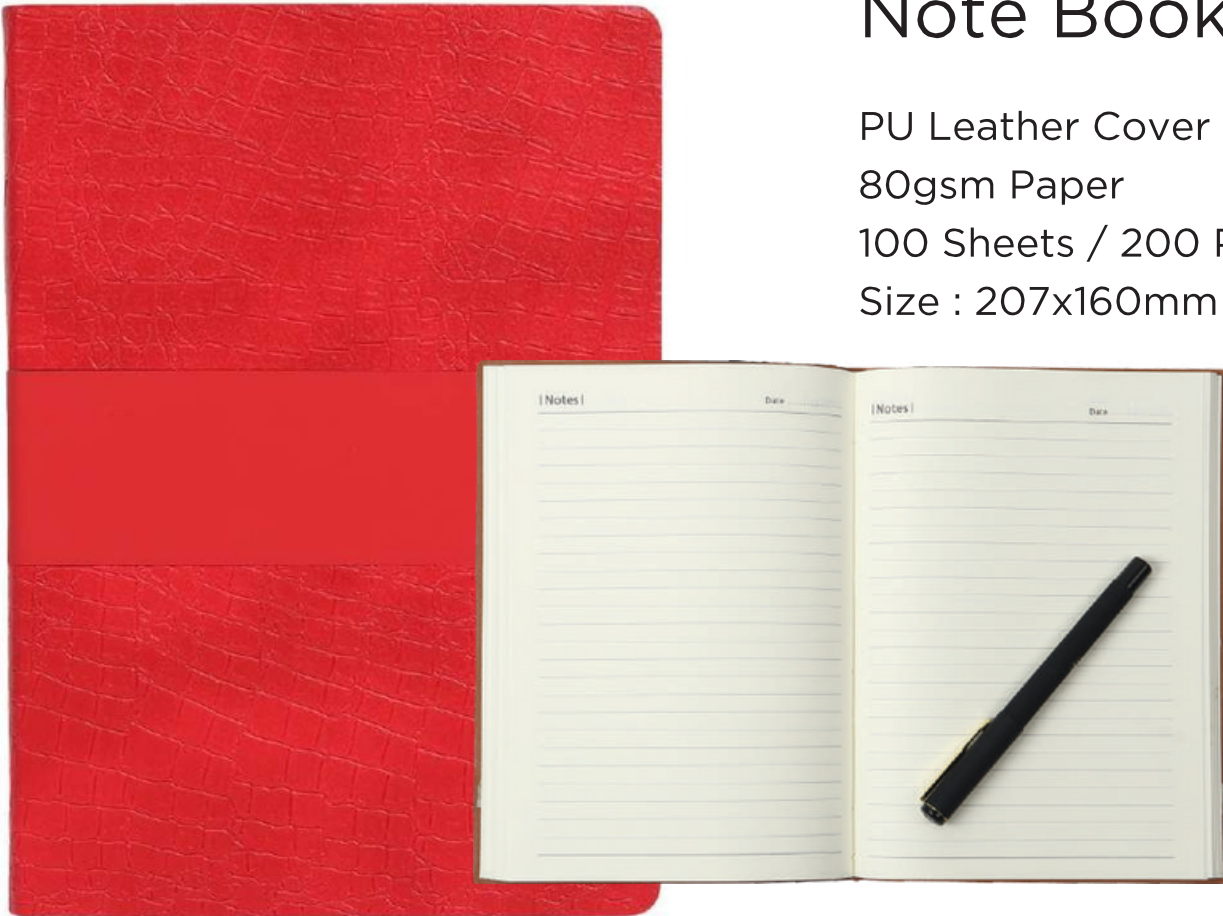

160 mm

207 mm

Crocodile Note Book

PU Leather Cover

80gsm Paper

100 Sheets / 200 Pages

Size : 207x160mm