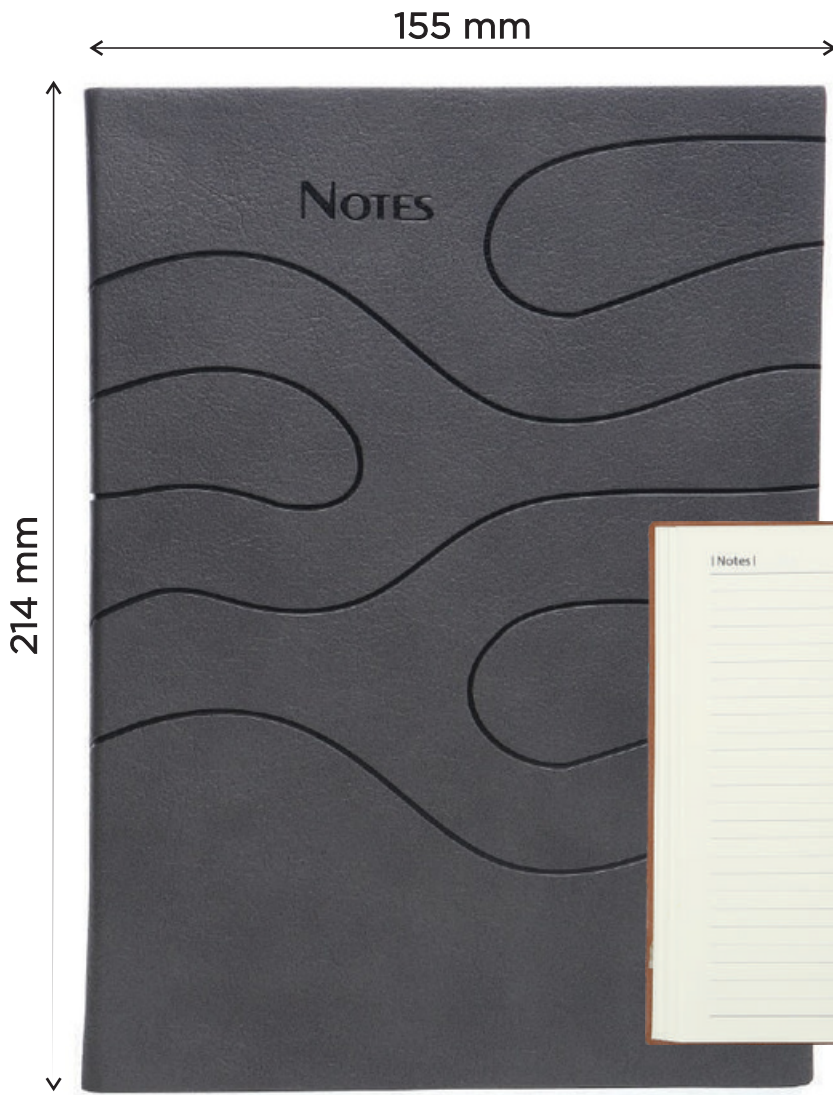

# Soft Cover Note Book

PU Leather Cover  
80gsm Paper  
100 Sheets / 200 Pages  
Size : 214x155mm

**IM-02**

BLUE

**IM-02**

BROWN

**IM-02**

GREY