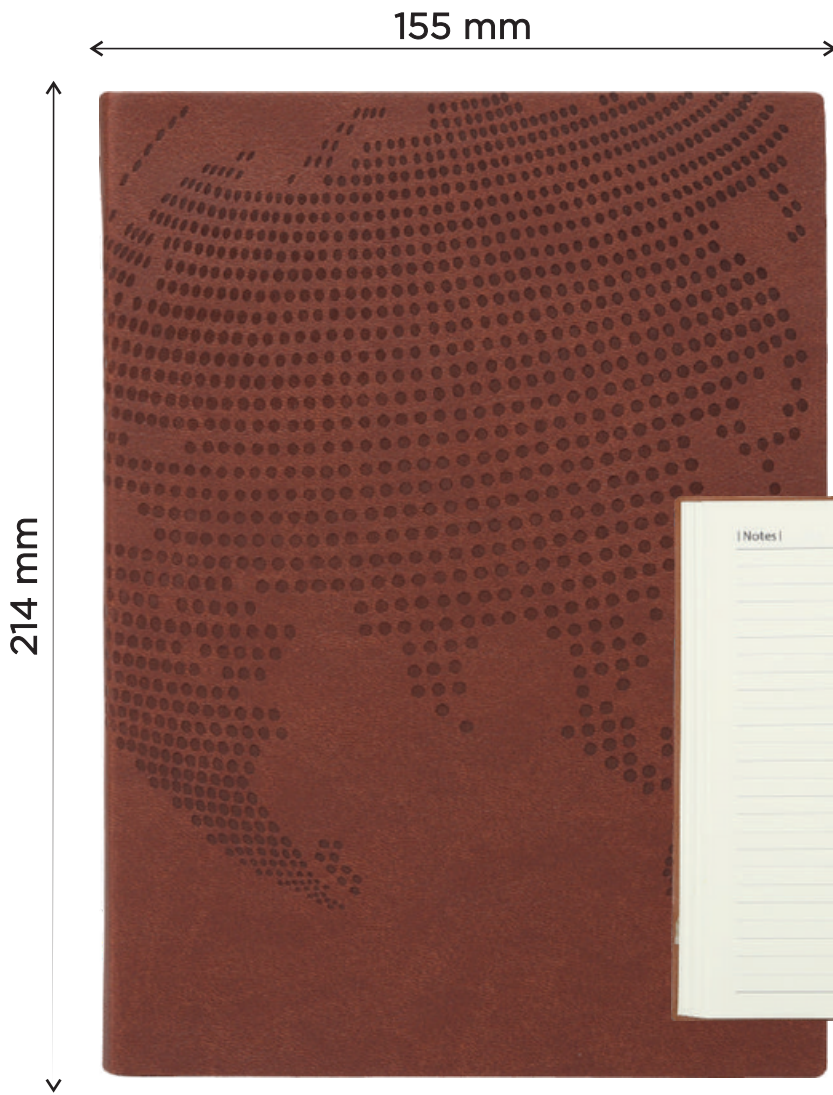

# Soft Cover Note Book

PU Leather Cover  
80gsm Paper  
100 Sheets / 200 Pages  
Size : 210x148mm

**IM-16**

Brown

**IM-16**

Gray

**IM-16**

Black

# Globe Note Book

PU Leather Cover  
80gsm Paper  
100 Sheets / 200 Pages  
Size : 214x155mm