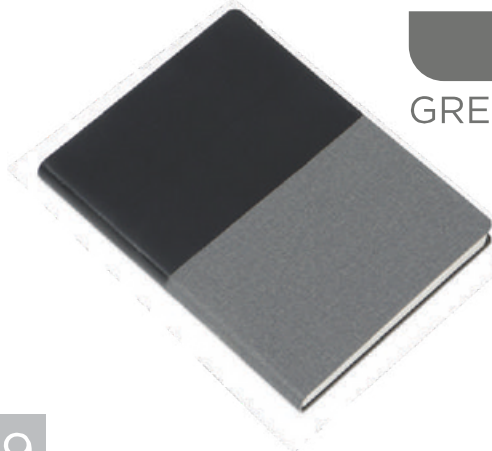

# Soft Cover Note Book

2 Color Shade Notebook  
PU Leather Cover  
80gsm Paper  
100 Sheets / 200 Pages  
Size : 210x148mm

**IM-09**  
BLUE

**IM-09**  
BLACK

**IM-09**  
RED BLACK

**IM-09**  
GREY BLACK