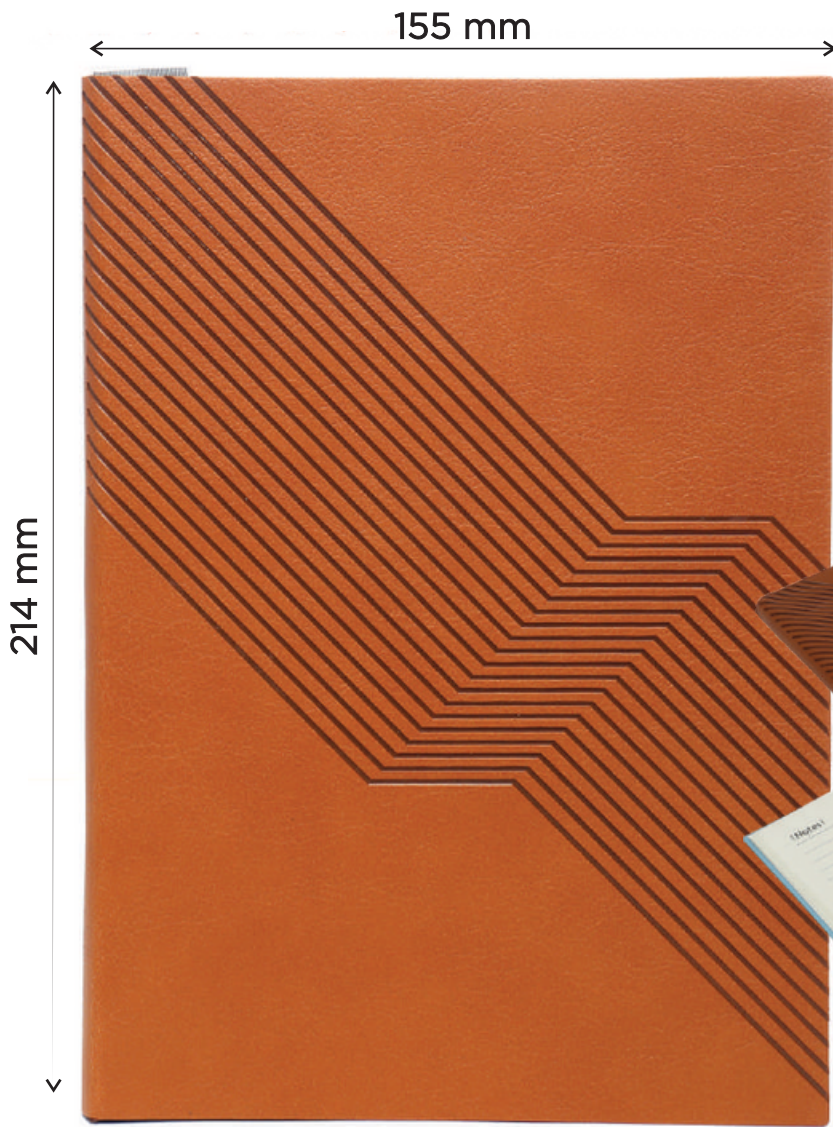

# Soft Cover Note Book

PU Leather Cover  
80gsm Paper  
100 Sheets / 200 Pages  
Size : 214x155mm

**IM-03**

BLUE

**IM-03**

BROWN

**IM-03**

GREY