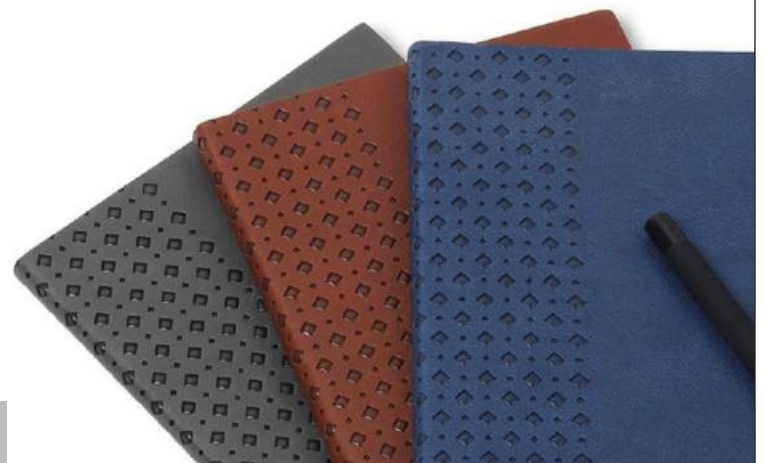

# Soft Cover Note Book

PU Leather Cover  
80gsm Paper  
100 Sheets / 200 Pages  
Size : 214x155mm

**IM-02**

BLUE

**IM-02**

BROWN

**IM-02**

GREY