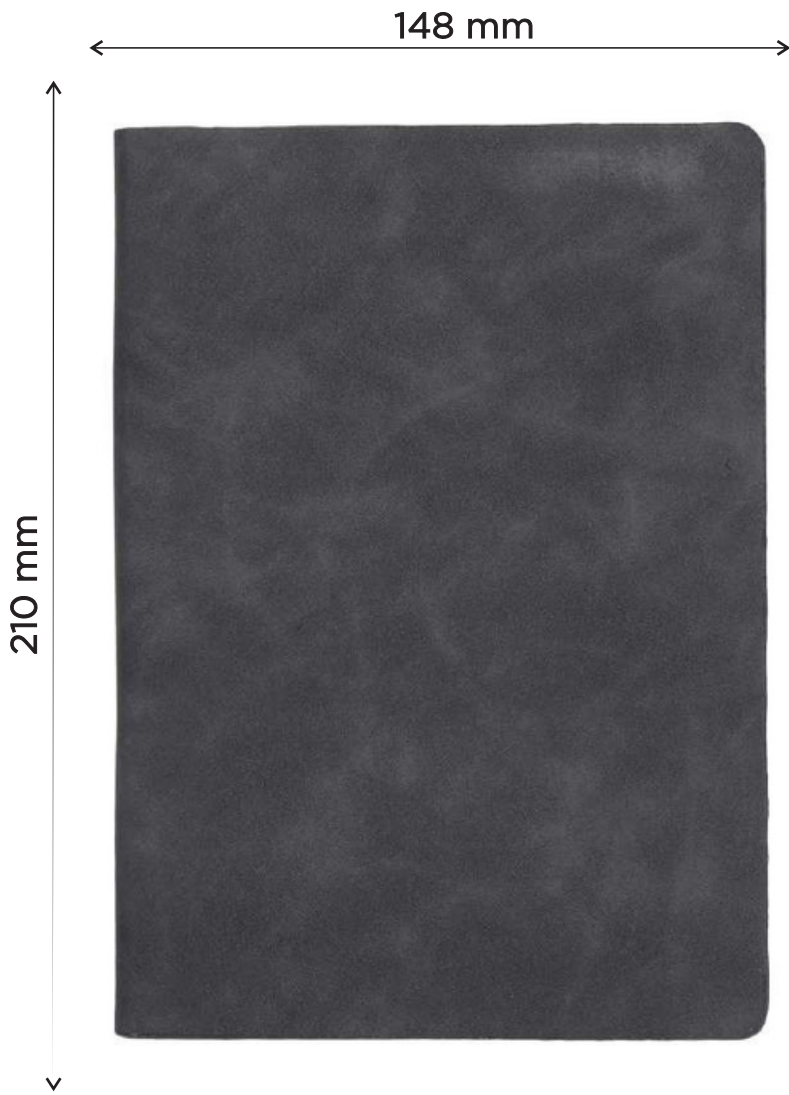

Soft Cover Note Book

PU Leather Cover
80gsm Paper
100 Sheets / 200 Pages
Size : 210x148mm