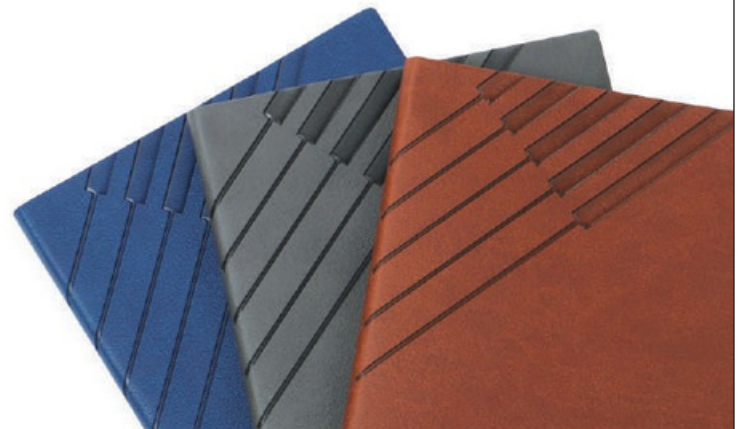

# Soft Cover Note Book

PU Leather Cover  
80gsm Paper  
100 Sheets / 200 Pages  
Size : 214x155mm

**IM-05**  
BROWN

**IM-05**  
BLUE

**IM-05**  
GREY