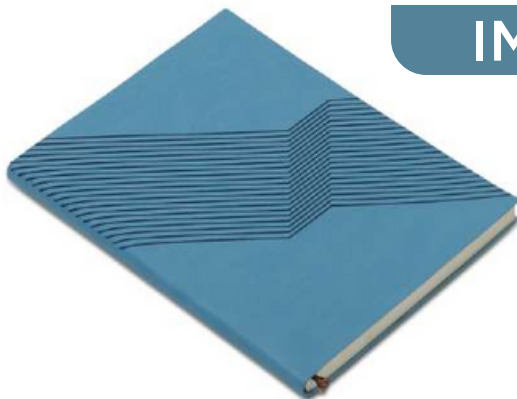

Soft Cover Note Book

PU Leather Cover
80gsm Paper
100 Sheets / 200 Pages
Size : 214x155mm

IM-04
BLUE