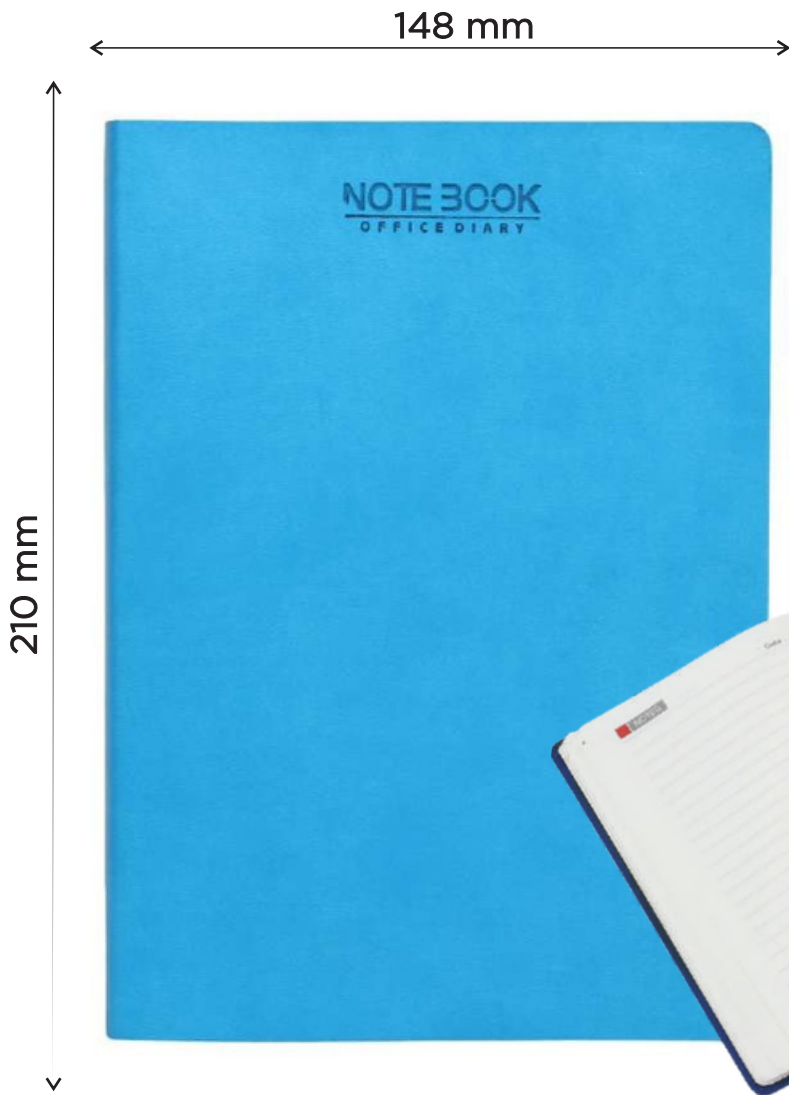

# Hard Cover Note Book

2 Tone Elastic Notebook  
PU Leather Cover  
80gsm Paper  
100 Sheets / 200 Pages  
Size : 210x148mm

**IM-13**  
Grey Black

**IM-13**  
White Blue

**IM-13**  
Grey Blue

**IM-13**  
White Black