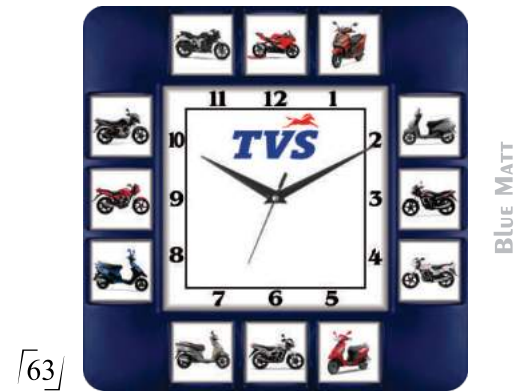

Approx Size : 13.50" Round
Dial Size : 7.28" Round
Ad. Size : 2.362" Round

Model No. 11

Warranty : 18 Month

Product Size : 10.5" Square - Print Size : 158 mm Square (Clock Area), 40 mm (Product Area) - Gross Weight : 615 Gms - Nett Weight : 440 Gms