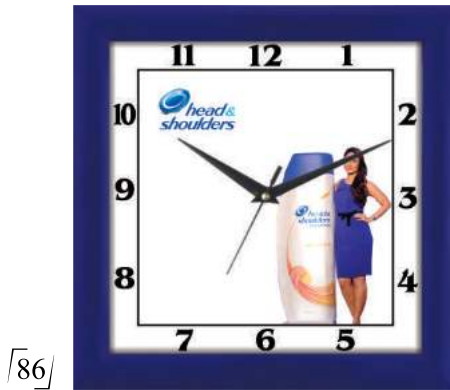

[86]

BLUE MATT