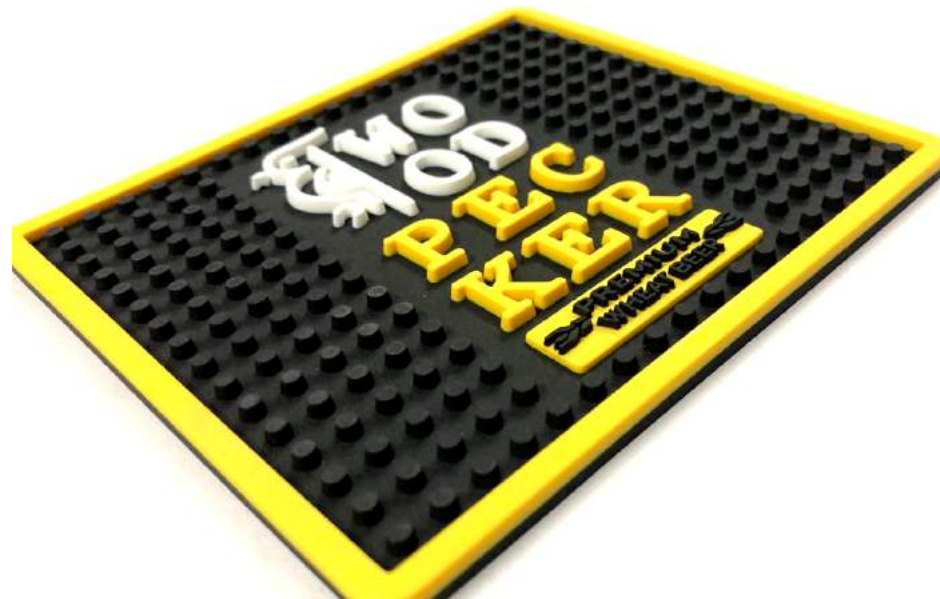

# Silicone keychain

Paper Weight  
+  
Coaster

This is not a typical product, its

**Extraordinary**

Rubber Coaster  
With Stand

★ Pvc Coaster

New Launch

LED BAR MAT