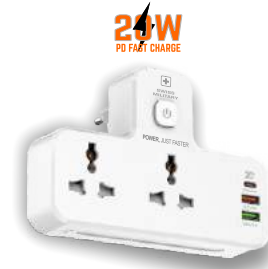

MRP ₹1990

DICE\_UAM36\_BEG\_OS  
CHARGER: WIRELESS PORTS: 3 USB PORTS

**POWERTRON**  
MULTI FUNCTIONAL ADAPTER WITH USB PORT & TOUCH NIGHT LAMP

- ADJUSTABLE TOUCH CONTROL LIGHT BRIGHTNESS
- QC 3.0 / 18W USB-A 2.4A USB PORTS
- 2 AC SOCKETS & 1 PD 3.0 20W