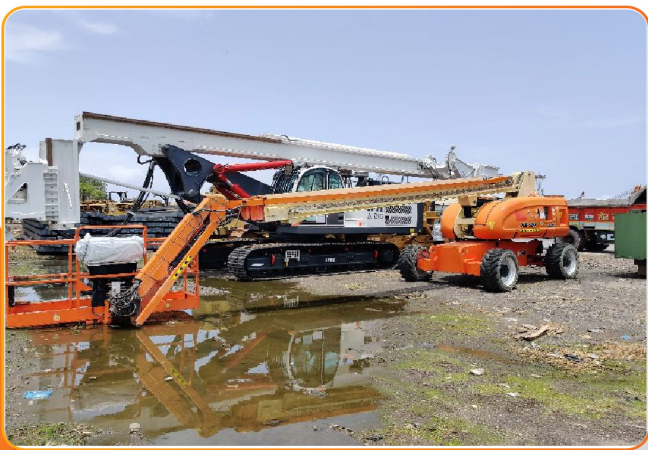

86 Feet Jlg 860sj Boom Lift

Business Type	Exporter, Trader, Importer
Type	Boom Lifts, Boomlift
Certification	CE Certified
Condition	Used
Make	JLG
Model	860 SJ
Boom	86 Ft
Engine	Deutz