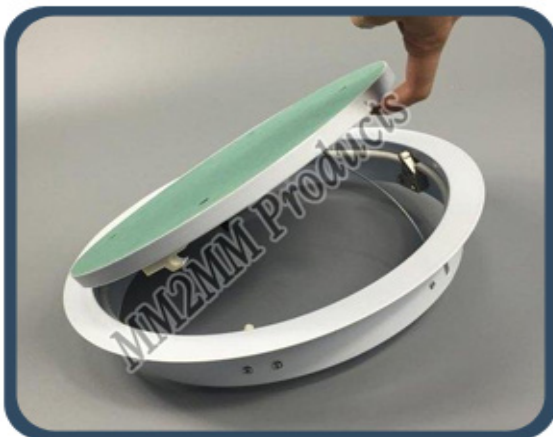

Easy Access Round Ceiling Trap Door

Size :- 450x450mm

Brand Name :- Easy Access

Material :- Aluminium

Usage/Application :- Office, Home, Bathroom, Hotel

Shape :- Round

Country of Origin :- Made in India

Coating Type :- Powder Coating

Gypsum Board Thickness :- 12.5mm

With Lock :- Yes

Design :- Standard, Customized