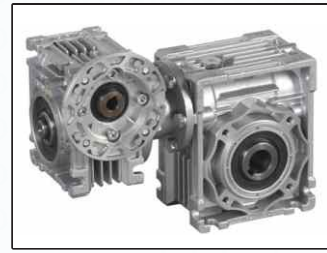

Buy Online

 **etstockin**TM.com
Best Store For Power Tools

Worm Gearbox

Shaft Mounted Helical Gear Box

Helical Gearbox

F Series Helical Gearbox

Foot Cum Flange Motor

Extruder Gearbox

MPL + MPL Series

AC Gear Motor

Speed Variator

PC Adapter

Worm Gear Box
WPA Series

Helical Flange Gear Motor

Helical Gear Motor
(Foot)

Cast Iron/Alu. Housing - Flange