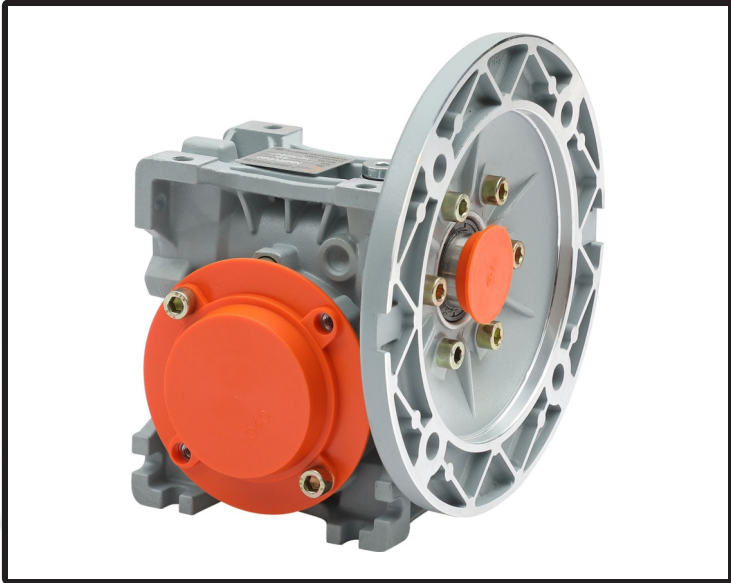

## Worm Gearbox

## Helical Gearbox

Foot Cum Flange Motor

SMSR Series

Extruder Gearbox

MPL + MPL Series

AC Gear Motor

Speed Variator

PC Adapter

Worm Gear Box  
WPA Series

Helical Flange Gear Motor

Helical Gear Motor  
(Foot)

Cast Iron/Alu. Housing - Flange Parallel Shaft Helical Gear Box

Planetary Gear Box

Cycloidal Gear Box

Heli Worm Gear Box

Parallel Shaft Gear Box