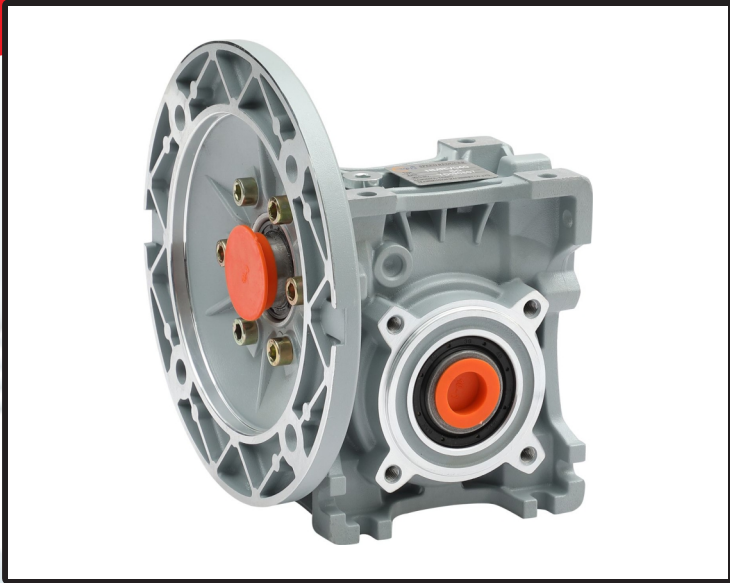

## Worm Gearbox

## Helical Gearbox

Foot Cum Flange Motor

SMSR Series

Extruder Gearbox

MPL + MPL Series

AC Gear Motor

Speed Variator

PC Adapter

Worm Gear Box  
WPA Series

Helical Flange Gear Motor

Helical Gear Motor  
(Foot)

Cast Iron/Alu. Housing - Flange Parallel Shaft Helical Gear Box

Planetary Gear Box

Cycloidal Gear Box

Heli Worm Gear Box

Parallel Shaft Gear Box