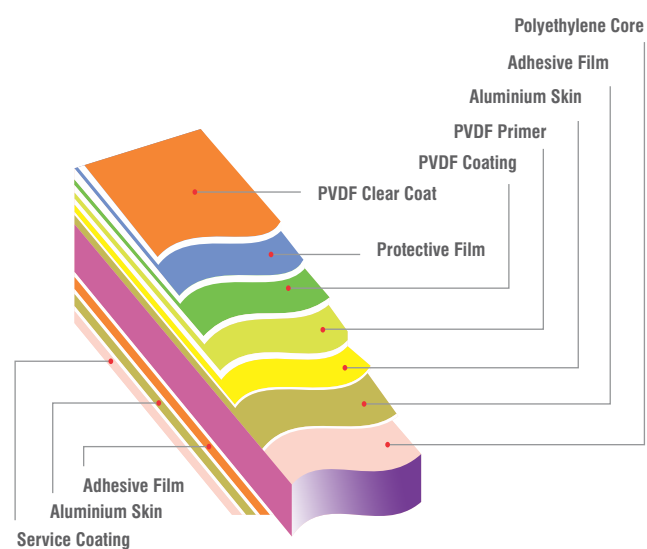

BRUSH & MIRROR

EB-301 Brush Silver

EB-302 Brush Gold

EB-303 Mirror Silver

EB-304 Mirror Gold

GALAXY

EB-901 Sparkling White

EB-902 Sparkling Black

EB-903 Sparkling Red

EB-904 Sparkling Blue

EB-905 Sparkling Bronze

EVA BOND PANEL COMPOSITION

PRODUCT TOLERANCE

STANDERD WIDTH	1220mm
AVAILABLE WIDTH	1550mm
STANDESD LENGTH	2440mm,3050mm,3660mm
AVAILABLE LENGTH	Any length up to 4880mm
STANDARD THICKNESS	3mm,4mm
AVAILABLE THICKNESS	2mm,5mm,6mm
ALU.COIL THICKNESS	0.25mm,0.50mm
WIDTH	0 / ± 4.0 mm
LENGTH	0 / ± 6.0 mm
THICKNESS	4 mm thick ± 0.2 mm
BOW	0.5% of length & Width
SQUARENESS	Max 5.0 mm