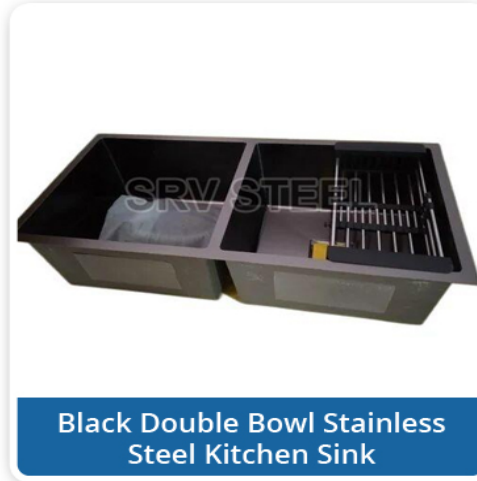

# PRODUCTS

Hm 24\*18 Mirror

Mirror handmade stainless steel kitchen sink

Modular Double Bowl SS Kitchen Sink

Modular Stainless Steel Kitchen Sink

Ready To Mount Stainless Steel Drainboard Kitchen Sink

Single Bowl SS Kitchen Sink