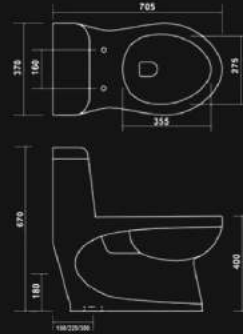

One Piece.

Santo One Pice (S/P)

Size : 705 x 370 x 670mm
S-trap : 100/225/300mm
P-trap
38 KG