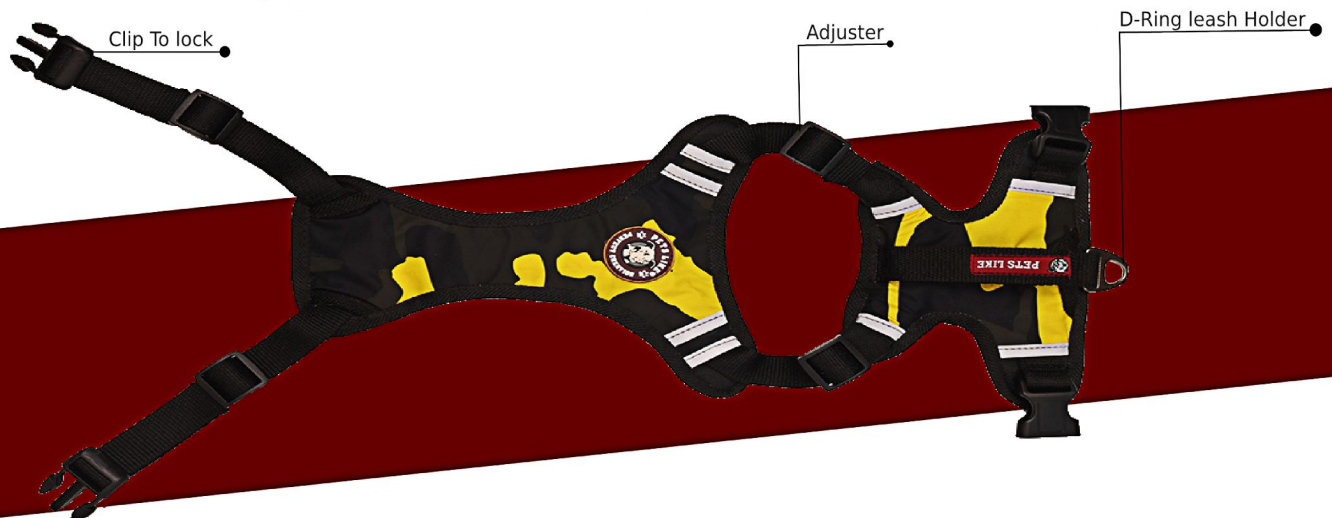

DOUBLE PADDED DOG HARNESS

- **NO PULL AND CHOKE FREE:** Our front lead dog harness has two sturdy metal leash attachment points with reinforced webbing, front clip for discouraging pulling and back for relaxed walks. The pet harness is soft breathable non-toxic mesh padded, pulling pressure is evenly distributed to the body to prevent Choking. This easy dog harness is perfect for daily walking, running, hiking, training, hunting, outdoor adventure and more!
- **DESIGNED FOR MAXIMUM COMFORT, SAFETY AND ADJUSTABILITY:** Padded & comfortable handle, soft filling makes for a handle that feels good in the hand for extra control to guide your dog. It also work as seat bell loop. Large area reflective stitching for night use providing added visibility. Lightweight and durable, designed with minimum bulk for maximum dexterity. 4 ways adjustable straps, gets a customized fit with room for growth.
- **100% SATISFIED GUARANTEE:** We are committed to providing customer high quality products and the best shopping experiences. If you meet any problem or dissatisfied in any way, just send email to us and we will provide the best solution, all problems will be solved within 24 hours.

Size Chart

Size	Neck	Abdomen
Small	40-46 cm	53-66 cm
Medium	44-60 cm	60-73 cm
Large	52-63 cm	73-93 cm
Extra large	66-89 cm	90-124 cm

Color chart of HARNESS - H & DOUBLE H

4

5

6

7

8