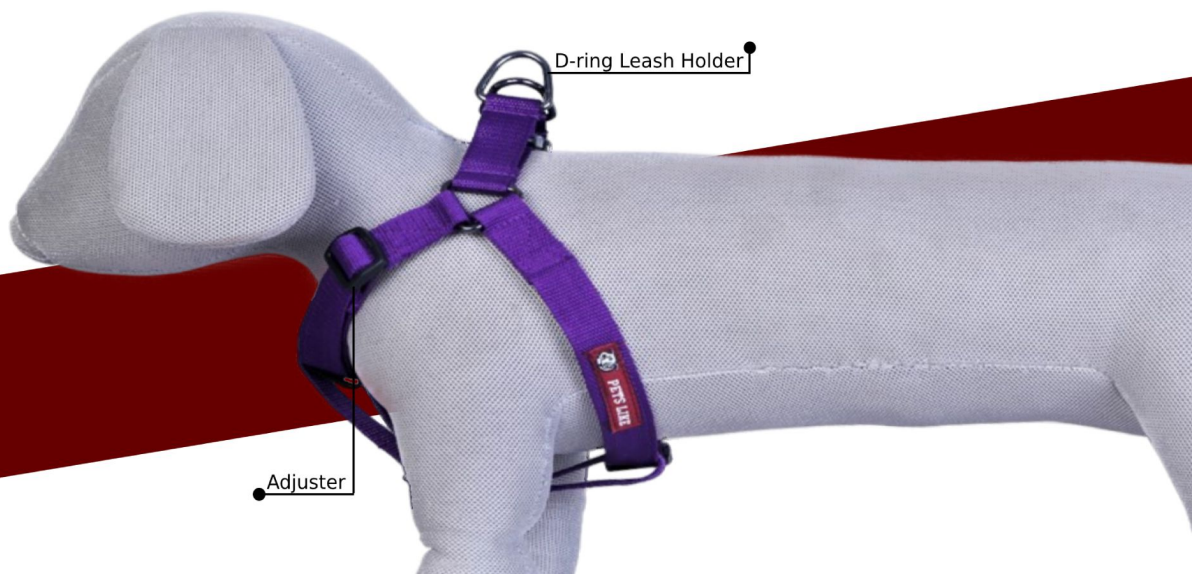

COLOR CHART

POLYESTER DOG LEASH

- Polyester Long Leash made for Dog lovers who want an all in one heavy duty leash for medium, large dogs & puppies that is strong, durable, comfortable and pleasure to use.
- Dog Leash comes with cute and unique patterns for stylish dog owners. Show off your beloved dog with our leash that stands out from the crowd.
- Petslike poly leashes pair perfectly with many training aids like Easy walk Harness & Gentle Head Collars, also to the Padded Harness & More.

Purple

Brown

Black

Pink

POLYESTER REGULAR HARNESS

- **Soft & Heavy Duty:** Our Dog Harness is made of Polyester & which is a high-strength fiber with good strength and toughness, not easy to damage.
- **Adjustable:** They come in different sizes with adjustable sliders for a better fit, for any stage of their life.
- **Convenience:** Easy to use quick-snap buckles make putting the harness on hassle free.
- **Size Information:** Available in Extra small, small, medium, large, Extra large Always measure your dog for best fit.

Pink

Brown

Maroon

FULL HARNESS

- **MAXIMUM ADJUSTABILITY:** Petslike H harness and double H harness are Designed with 5 points of adjustment for a precision fit on any dog.
- **COMFORT:** The center strap places pressure on your pet's chest, rather than at the base of the throat.
- **SAFETY:** Durable Polyester and spun polyester straps and reinforced steel O- V-ring for reliable restraint in any situation
- **CONVENIENCE:** Easy to use quick-snap buckles make putting the harness on hassle free
- **SIZE INFORMATION:** Available in small, medium, large size. Always measure your dog for best fit.