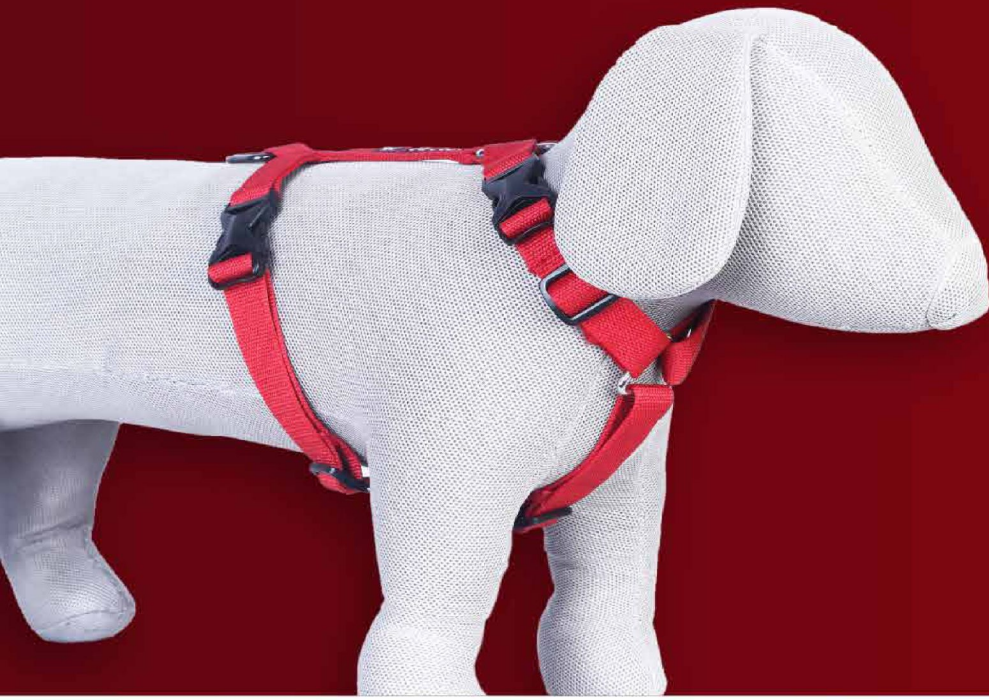

POLYESTER DOG COLLAR

- Our heavy duty Petslike dog collar with metal buckle is built using 3mm thick rip and fray-proof ballistic polyester and spun polyester with accent stitching to create the perfect combination of durability and design aesthetics.
- With premium quality buckle and hardware, our collars are more secure and longer lasting than PP buckle dog collars.
- Petslike dog collar allows for tighter control of your dog's movement when waiting for traffic, in a crowded space, or to secure your dog through anxious situations or for a normal walk.

COLOR CHART

POLYESTER DOG LEASH

- Polyester Long Leash made for Dog lovers who want an all in one heavy duty leash for medium, large dogs & puppies that is strong, durable, comfortable and pleasure to use.
- Dog Leash comes with cute and unique patterns for stylish dog owners. Show off your beloved dog with our leash that stands out from the crowd.
- Petslike poly leashes pair perfectly with many training aids like Easy walk Harness & Gentle Head Collars, also to the Padded Harness & More.

Pink

Brown

Maroon

FULL HARNESS

- **MAXIMUM ADJUSTABILITY:** Petslike H harness and double H harness are Designed with 5 points of adjustment for a precision fit on any dog.
- **COMFORT:** The center strap places pressure on your pet's chest, rather than at the base of the throat.
- **SAFETY:** Durable Polyester and spun polyester straps and reinforced steel O- V-ring for reliable restraint in any situation
- **CONVENIENCE:** Easy to use quick-snap buckles make putting the harness on hassle free
- **SIZE INFORMATION:** Available in small, medium, large size. Always measure your dog for best fit.