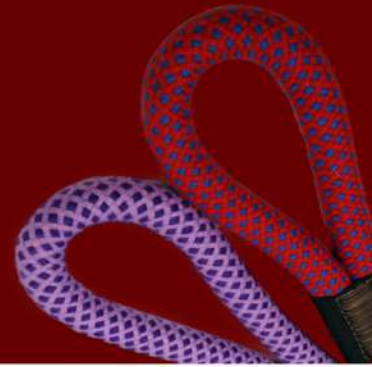

## DOG ROPE LEASH

- Our rope leash feel secure with thick climbing rope dog leash that takes durability to the next level, These rope leashes for dogs are 100% pet-safe.
- Strength & Comfort combine this polyester dog leash make it easy & safety for dog walking also 6 Ft long leash gives your dog enough space to walk.
- Designed for walking, running & training enjoy a versatile leash fit for any purpose! this 6 Ft dog leash is perfect for training, running or walking with your dog.

# Size Chart

Size	Length	Width	Mrp
X Small	6 Feet	8 mm	250
Small	6 Feet	10 mm	300
Medium	6 Feet	12 mm	420
Large	6 Feet	15 mm	450
X Large	6 Feet	18 mm	590
XX Large	6 Feet	20 mm	650

## Rope Leash With Chain

*Orange*

*Pinkish*

*Sky Blue*

*Purple*

*Greeney*

*Red-Navy mix*

*Ultramarine*