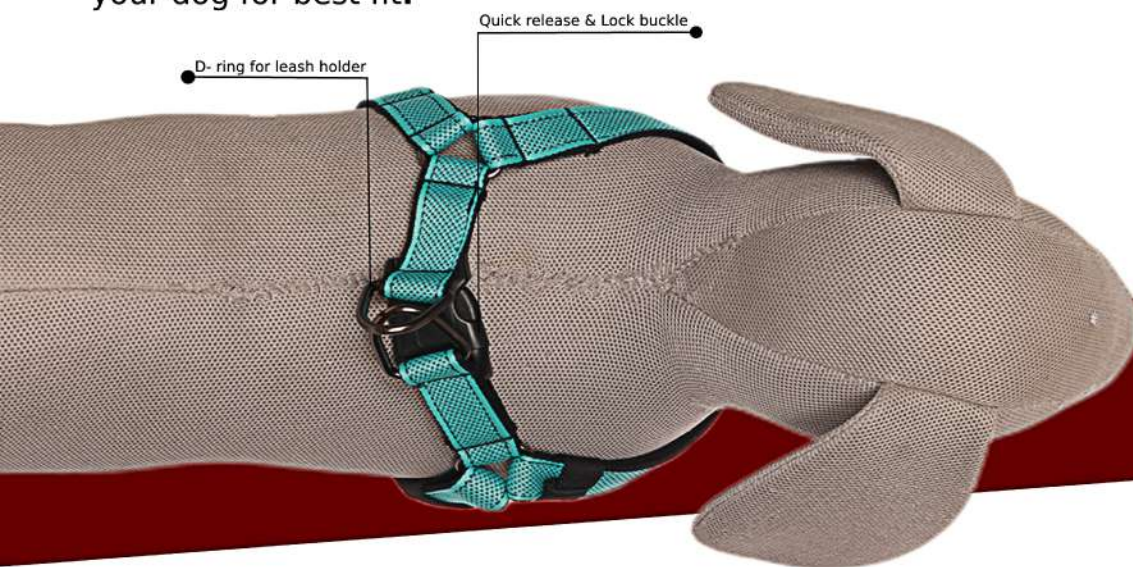

Green

SPUN DESIGNER LEASH

- **Uses:** Spun polyester long leash for casual walking, the longer handle is long enough for your dog to go exploring for more sniffing freedom.
- **Colorful:** The dog leash comes in cute and unique patterns for stylish dog owners, Show off your beloved dog with our leash that stands out from the crowd.
- **Specifications:** Our dog leash length is about 5 feet & width get varies on 4 different sizes at the end we provide the tough metal hook clip to hold your dog.
- Spun Designer leashes pair perfectly with many training aids like easy walk harness and gentle head collars, also to the padded harness & more.

Size Chart

Size	Length	Width	MRP
S	20 mm	5 feet	410
M	25 mm	5 feet	460
L	32 mm	5 feet	550
XL	38 mm	5 feet	750

Color Chart

Red

Green

Purple

Dark-Green

SPUN DESIGNER REGULAR HARNESS

- **Soft & Heavy Duty:** Our dog harness is made of spun polyester fabric which is higher-strength fiber with good strength and toughness, not easy to damage.
- **Adjustable:** They come in different sizes with adjustable sliders for a better fit, for any stage of their life.
- **Convenience:** Easy to use quick-snap buckles make putting the harness on hassle free.
- **Size Information:** Available in Extra small, small, medium, large, Extra large Always measure your dog for best fit.

Green

Red

SPUN DESIGNER FULL HARNESS

- **Breathable & Light Weight:** Made of high-quality durable spun poly, our soft dog harness will give your dog extra comfort, protection & coolness.
- **Soft H Harness Handle:** No Pull Dog harness with handle up-close control your dog in a populated area for safety.
- **Convenience:** Easy to use quick-snap buckles make putting the harness on hassle free.
- **Size Information:** Available in small, medium, large Always measure your dog for best fit.