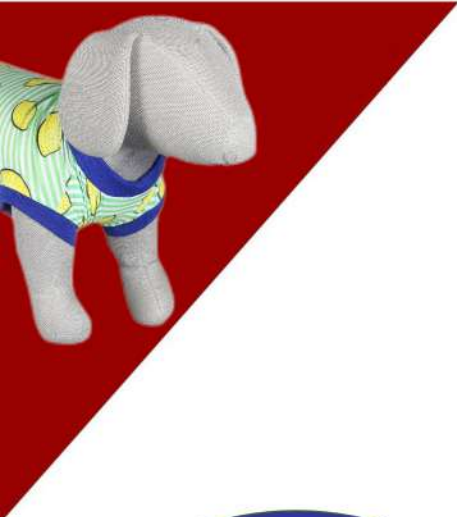

Diamond

✔ **Classic casual style make dogs more attractive, beautiful stylish to see, wonderful to touch.**

Leaf

✔ **Our clothes makes dogs warm & cool also keeps clean.**

Night

Lime

Paws

Rainbow

Heart

✔ **No worries of over-heating.**

Paint