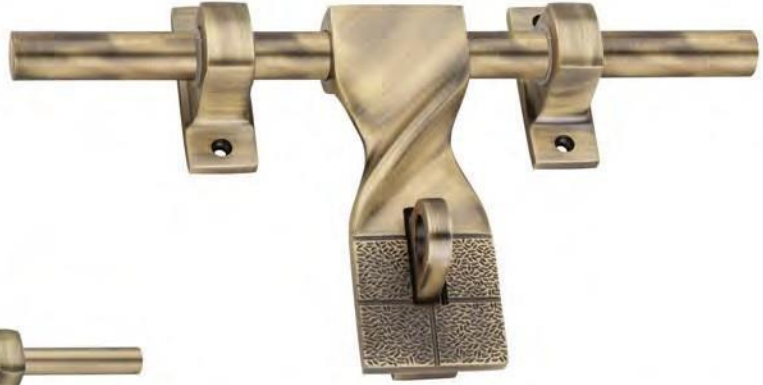

Latch

Pull Handle

Cabinet Handle

Door Stopper

MODEL
**BABY-
TRUNK**

BRASS DOOR KIT

Anand
Where Creativity Meets Authenticity

MODEL
TWIST-X

Latch

Aldrops

Door Stopper

Cabinet Handle

Pull Handle

Anand

Where Creativity Means Authenticity

COMMERCIAL RANGE