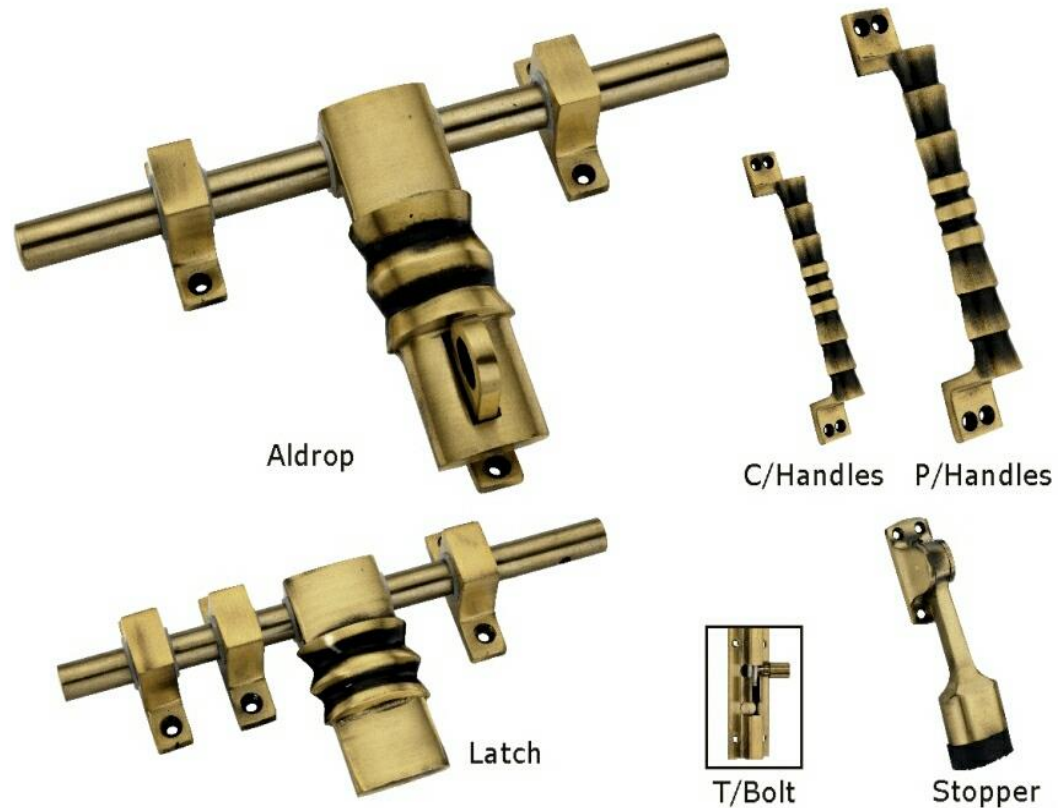

Where Creativity Means Authenticity

HALF ROUND

MATTE-SQUARE

ALUMINIUM DOOR KITS

Anand

Where Creativity Means Authenticity

LEAF

ALUMINIUM DOOR KITS