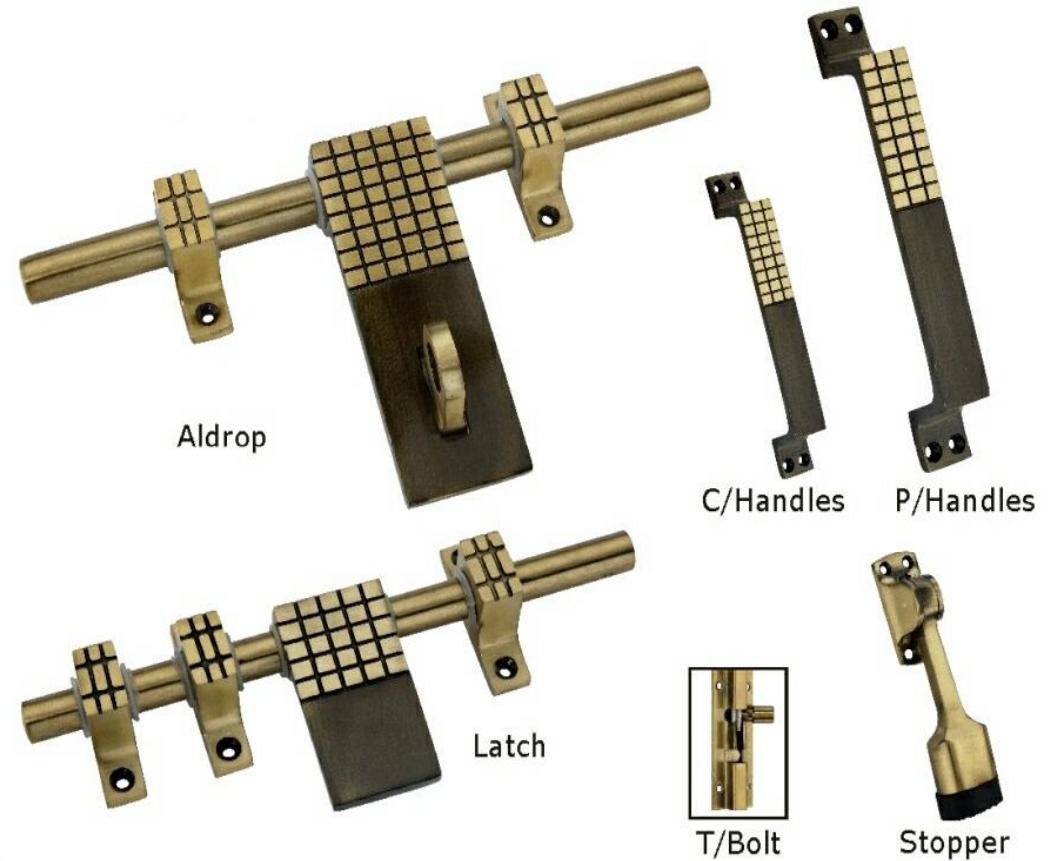

ALUMINIUM DOOR KITS

NET

Anand

Where Creativity Means Authenticity

MARBLE

MATRIX

ALUMINIUM DOOR KITS

Anand

Where Creativity Means Authenticity

HALF ROUND

MATTE-SQUARE

ALUMINIUM DOOR KITS

Anand

Where Creativity Means Authenticity

LEAF

ALUMINIUM DOOR KITS