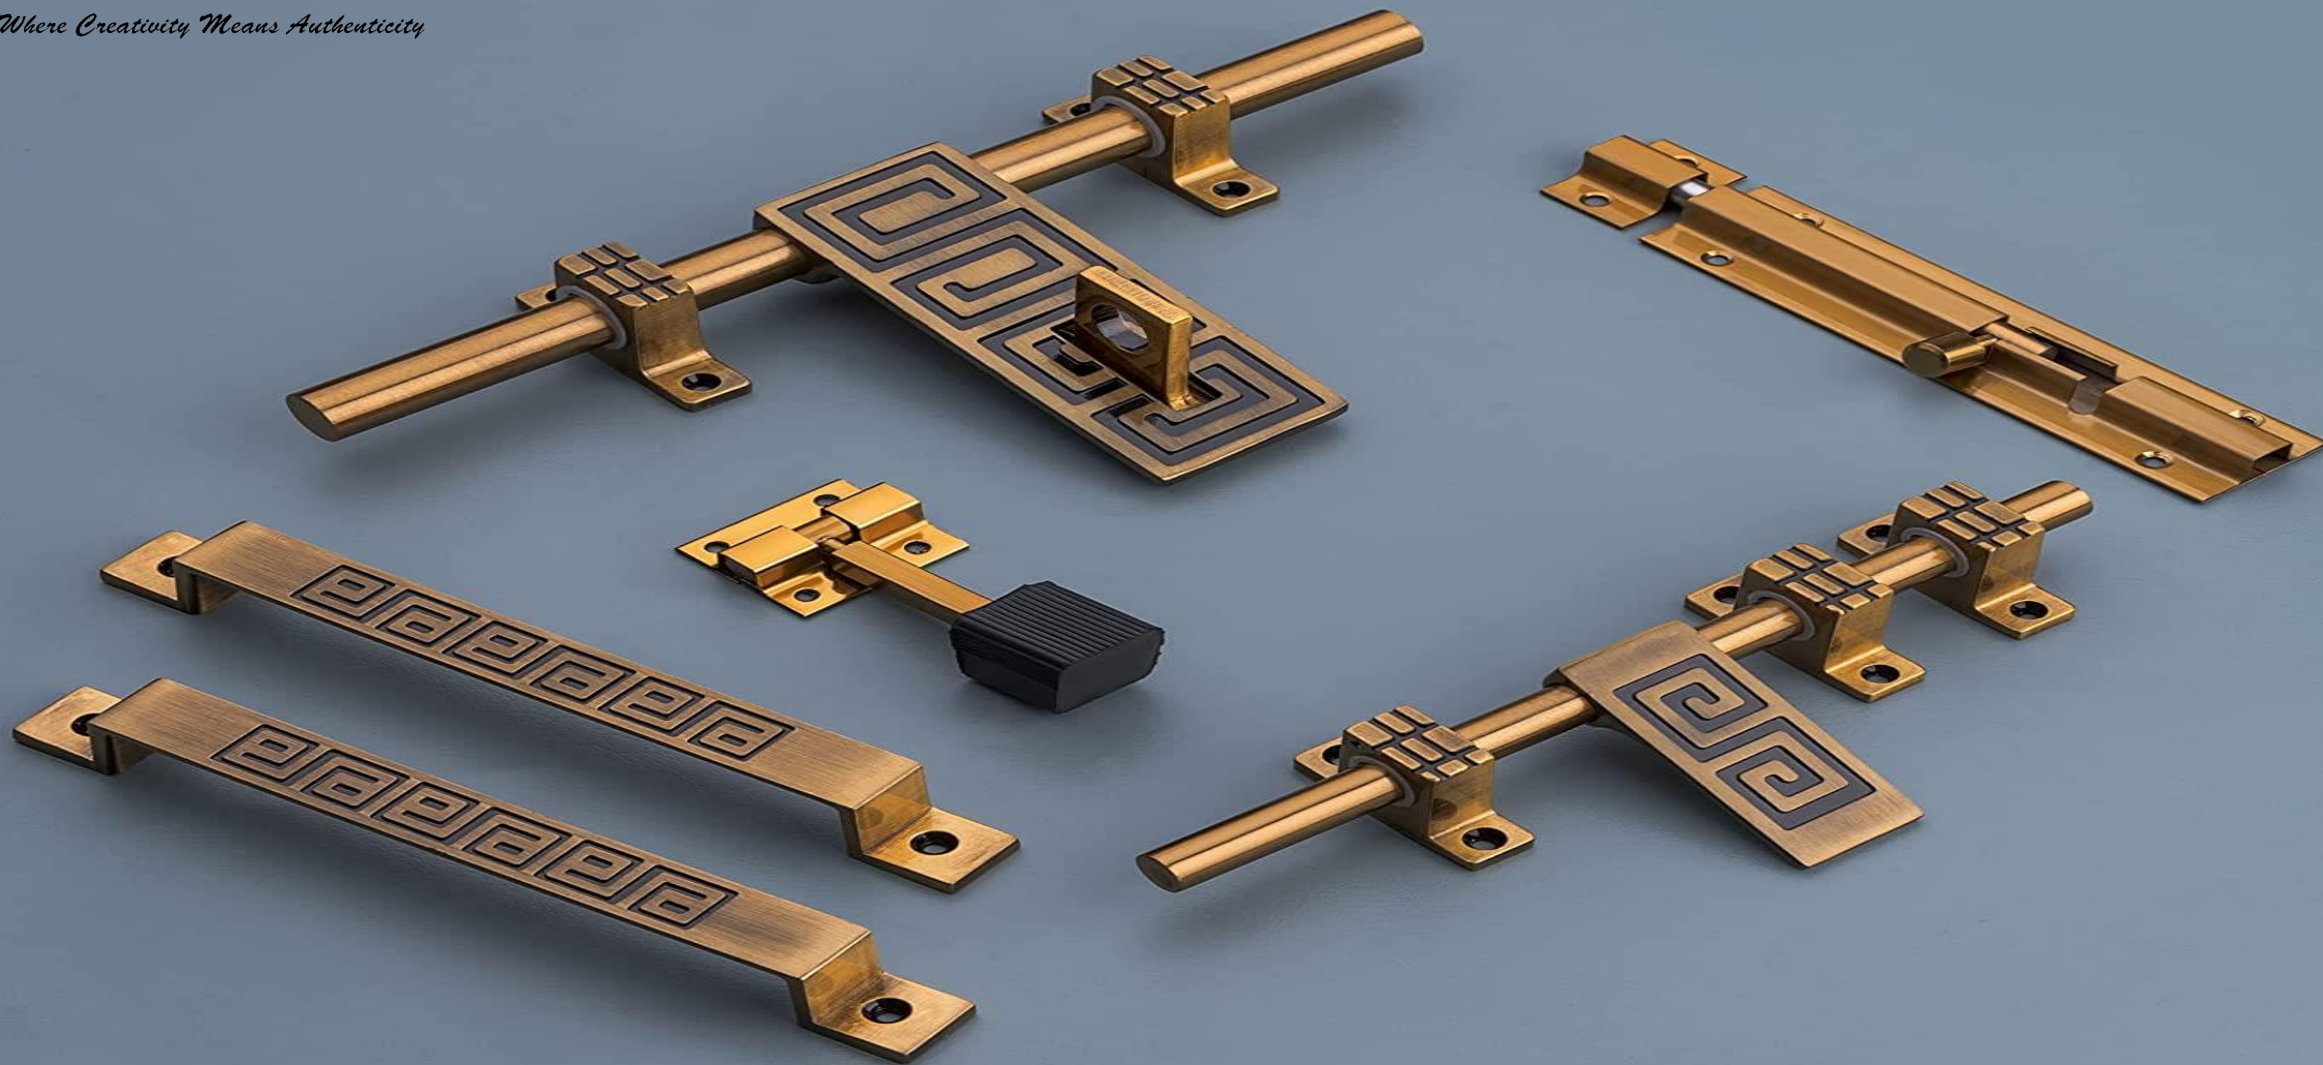

Where Creativity Means Authenticity

HALF ROUND

MATTE-SQUARE

ALUMINIUM DOOR KITS

Anand

Where Creativity Means Authenticity

LEAF

ALUMINIUM DOOR KITS

Anand

Where Creativity Means Authenticity

MAHARAJA

CRETA

ALUMINIUM DOOR KITS

Anand

Where Creativity Means Authenticity

MOUSE

4-LINE

ALUMINIUM DOOR KITS

Anand

Where Creativity Means Authenticity

ALUMINIUM DOOR KITS

S - T Y P E (P U Z Z L E)

Anand[®]

Where Creativity Means Authenticity