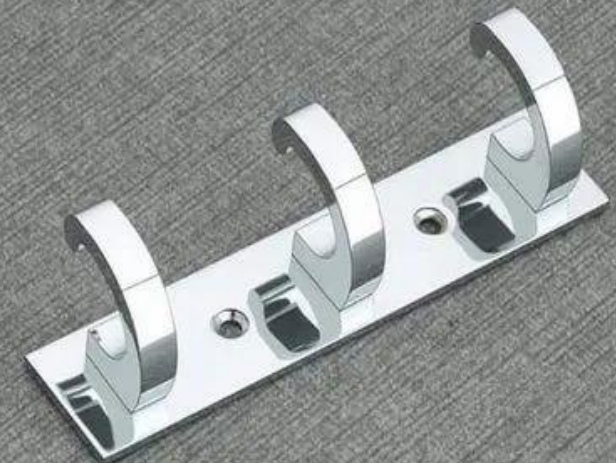

AN ISO 9001 : 2015 CERTIFIED CO.

HEAVY  
DUTY

*Anand*

*Where Creativity Means Authenticity*

**SS & ALUMINIUM HOOKS**

**HOOK MATERIAL : ALUMINIUM**  
**PLATE MATERIAL : STAINLESS STEEL**

*Anand*

*Where Creativity Means Authenticity*

**SEVEN-UP**

**DOUBLE**

**C-TYPE**

**HOOK MATERIAL : ALUMINIUM  
PLATE MATERIAL : STAINLESS STEEL**

**DUCK**

*Anand*  
*Where Creativity Means Authenticity*

**BULLET**

**GOLI**

**HOOK MATERIAL : ALUMINIUM  
PLATE MATERIAL : STAINLESS STEEL**

**HEAVY  
DUTY**

*Anand*

*Where Creativity Means Authenticity*

**SEVEN-UP**

**TILAK**

**FINISHES AVAILABLE : ANTIQUE/ROSE GOLD/PALE YELLOW**

**HOOK MATERIAL : ALUMINIUM  
PLATE MATERIAL : STAINLESS STEEL**