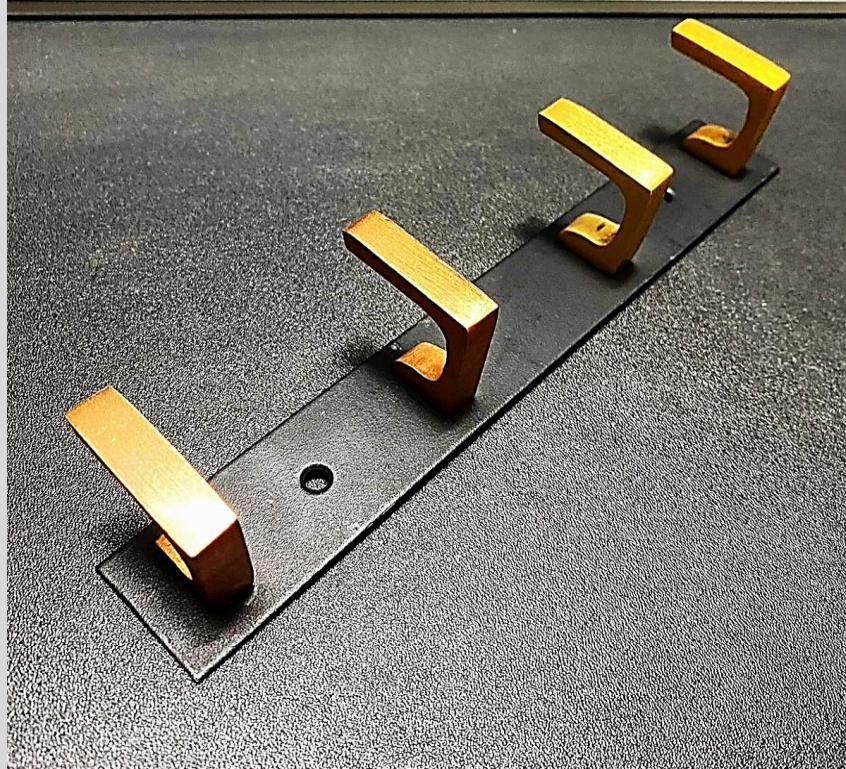

AN ISO 9001 : 2015 CERTIFIED CO.

HEAVY  
DUTY

*Anand*

*Where Creativity Means Authenticity*

**SS & ALUMINIUM HOOKS**

**HOOK MATERIAL : ALUMINIUM**  
**PLATE MATERIAL : STAINLESS STEEL**

*Anand*

*Where Creativity Means Authenticity*

**SEVEN-UP**

**DOUBLE**

**C-TYPE**

**HOOK MATERIAL : ALUMINIUM  
PLATE MATERIAL : STAINLESS STEEL**

**DUCK**

*Anand*  
*Where Creativity Means Authenticity*

**BULLET**

**GOLI**

**HOOK MATERIAL : ALUMINIUM  
PLATE MATERIAL : STAINLESS STEEL**

**HEAVY  
DUTY**

*Anand*

*Where Creativity Means Authenticity*

**SEVEN-UP**

**TILAK**

**FINISHES AVAILABLE : ANTIQUE/ROSE GOLD/PALE YELLOW**

**HOOK MATERIAL : ALUMINIUM  
PLATE MATERIAL : STAINLESS STEEL**