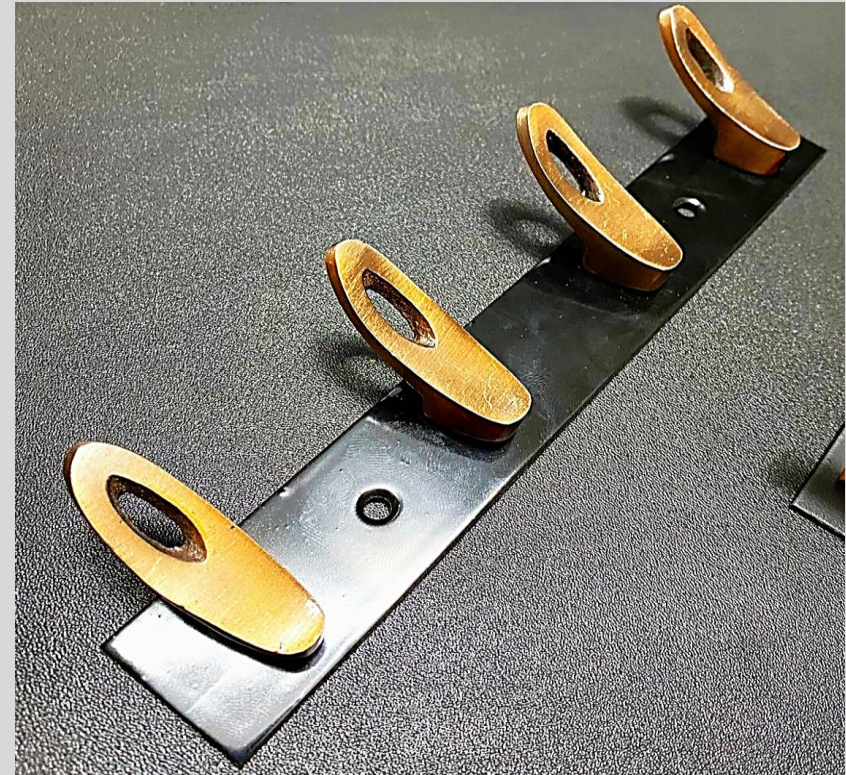

**HOOK MATERIAL : ALUMINIUM  
PLATE MATERIAL : STAINLESS STEEL**

**HEAVY  
DUTY**

*Anand*

*Where Creativity Means Authenticity*

**SEVEN-UP**

**TILAK**

**FINISHES AVAILABLE : ANTIQUE/ROSE GOLD/PALE YELLOW**

**HOOK MATERIAL : ALUMINIUM  
PLATE MATERIAL : STAINLESS STEEL**

**HEAVY  
DUTY**

*Anand*

*Where Creativity Means Authenticity*

**STRIDE**

**NAKSEEN**

**FINISHES AVAILABLE : ANTIQUE/ROSE GOLD/PALE YELLOW**

**HOOK MATERIAL : STAINLESS STEEL**  
**PLATE MATERIAL : STAINLESS STEEL**