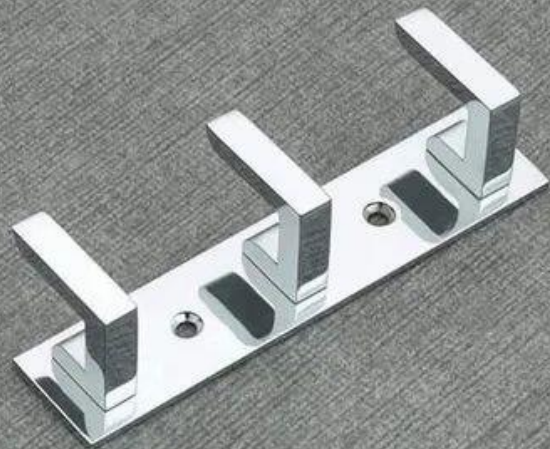

AN ISO 9001 : 2015 CERTIFIED CO.

HEAVY  
DUTY

*Anand*

*Where Creativity Means Authenticity*

**SS & ALUMINIUM HOOKS**

**HOOK MATERIAL : ALUMINIUM**  
**PLATE MATERIAL : STAINLESS STEEL**

*Anand*

*Where Creativity Means Authenticity*

**SEVEN-UP**

**DOUBLE**

**C-TYPE**

**HOOK MATERIAL : ALUMINIUM  
PLATE MATERIAL : STAINLESS STEEL**

**DUCK**

*Anand*  
*Where Creativity Means Authenticity*

**BULLET**

**GOLI**

**HOOK MATERIAL : ALUMINIUM  
PLATE MATERIAL : STAINLESS STEEL**

**HEAVY  
DUTY**

*Anand*

*Where Creativity Means Authenticity*

**SEVEN-UP**

**TILAK**

**FINISHES AVAILABLE : ANTIQUE/ROSE GOLD/PALE YELLOW**

**HOOK MATERIAL : ALUMINIUM  
PLATE MATERIAL : STAINLESS STEEL**