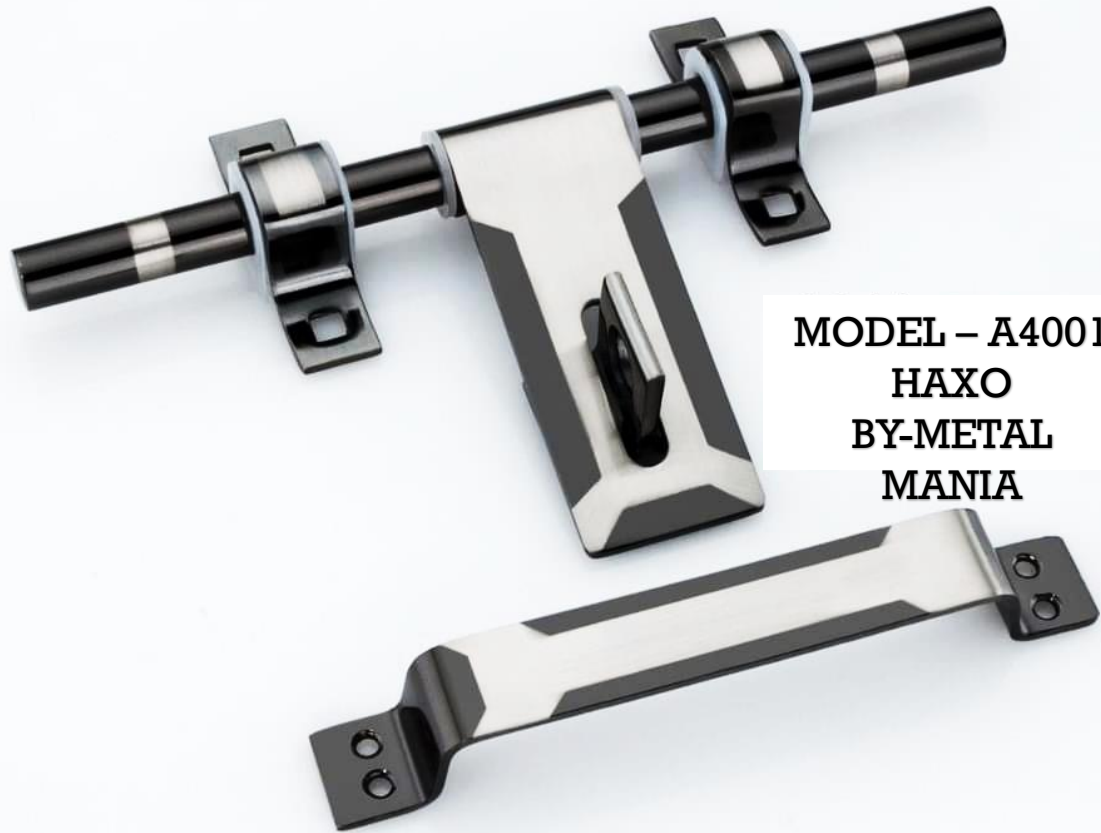

METAL MANIA

Beauty Outside Quality Inside

MODEL - A4001
HAXO
BY-METAL
MANIA