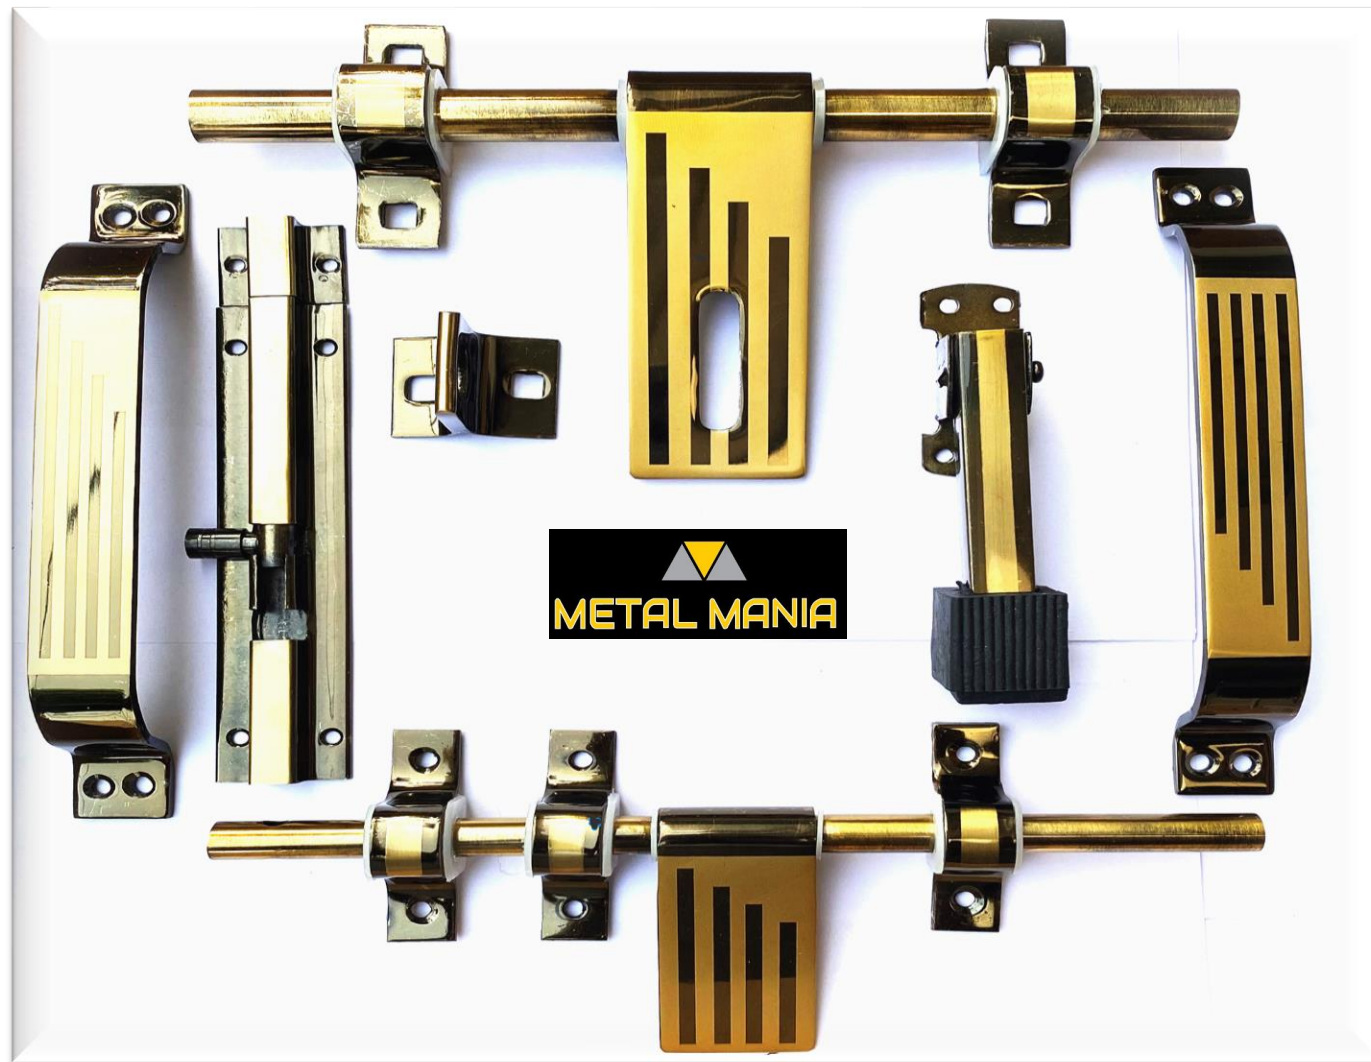

STAINLESS STEEL

PREMIUM DOOR KIT

PREMIUM S.S. DOOR FITTINGS

METAL MANIA

Beauty Outside Quality Inside

A4007- HEXAGON

A078-MATRIX

SINGLE DOOR KIT S.S. (16 X 5MM)

- S.S. ALDROP 10" (16X5MM)(2+1) – 1 PC
- S.S. LATCH 10" (12X37MM)(3+0) – 1 PC
- S.S DOOR HANDLE 8" – 2 PCS
- S.S. TOWER BOLT 6" (10MM) – 1 PCS
- S.S DOOR STOPPER 5" – 1 PC
- DOOR SOCKET (PVC) – 1 PC

DOUBLE DOOR KIT S.S. (16 X 5MM)