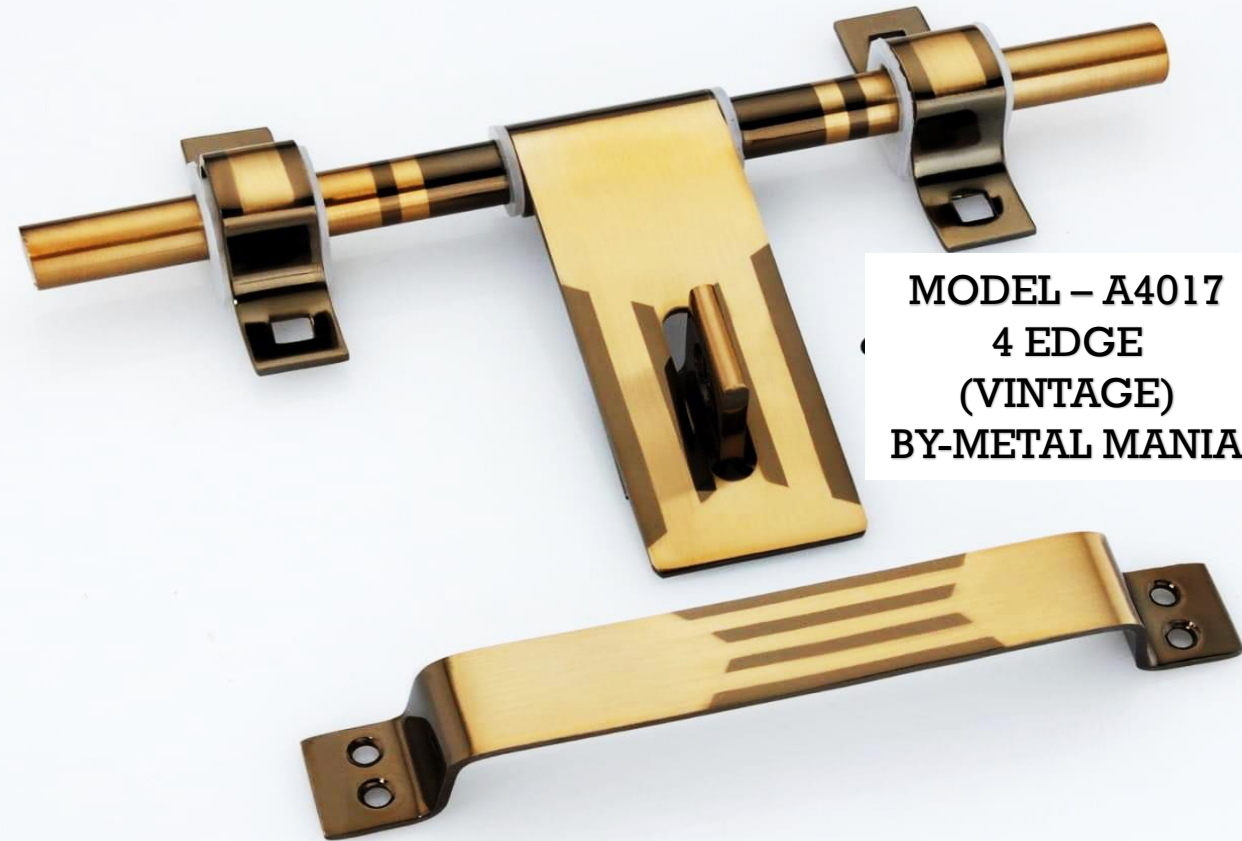

**MODEL - A4014
ILLUSION
(BK/SILVER)
BY-METAL MANIA**

METAL MANIA

Beauty Outside Quality Inside

**MODEL - A4015
BAIL
(VINTAGE)
BY-METAL MANIA**

METAL MANIA

Beauty Outside Quality Inside

MODEL - A4016
BEACH SPECIAL
(BK/SILVER)
BY-METAL MANIA

METAL MANIA

Beauty Outside Quality Inside

MODEL - A4017
4 EDGE
(VINTAGE)
BY-METAL MANIA

METAL MANIA

PREMIUM
STAINLESS
STEEL
DOOR
HANDLES

H-9001/SPYRO

SIZE AVAILABLE : 6" / 8" / 10" / 12" / 14" / 16" / 18"

H-9002/BAMBOO

SIZE AVAILABLE : 6" / 8" / 10" / 12" / 14" / 16" / 18"

METAL MANIA

PREMIUM
STAINLESS
STEEL
DOOR
HANDLES

H-9003/HAMMER

H-9004/DISC

PREMIUM
STAINLESS
STEEL
DOOR
HANDLES

SIZE AVAILABLE : 6" / 8" / 10" / 12" / 14" / 16" / 18"

H-9005/POINTER

SIZE AVAILABLE : 6" / 8" / 10" / 12" / 14" / 16" / 18"

METAL MANIA

PREMIUM
STAINLESS
STEEL
DOOR
HANDLES

H-9006/ ROD

SIZE AVAILABLE : 12" / 18" / 20" / 24"

PREMIUM
STAINLESS
STEEL
DOOR
HANDLES