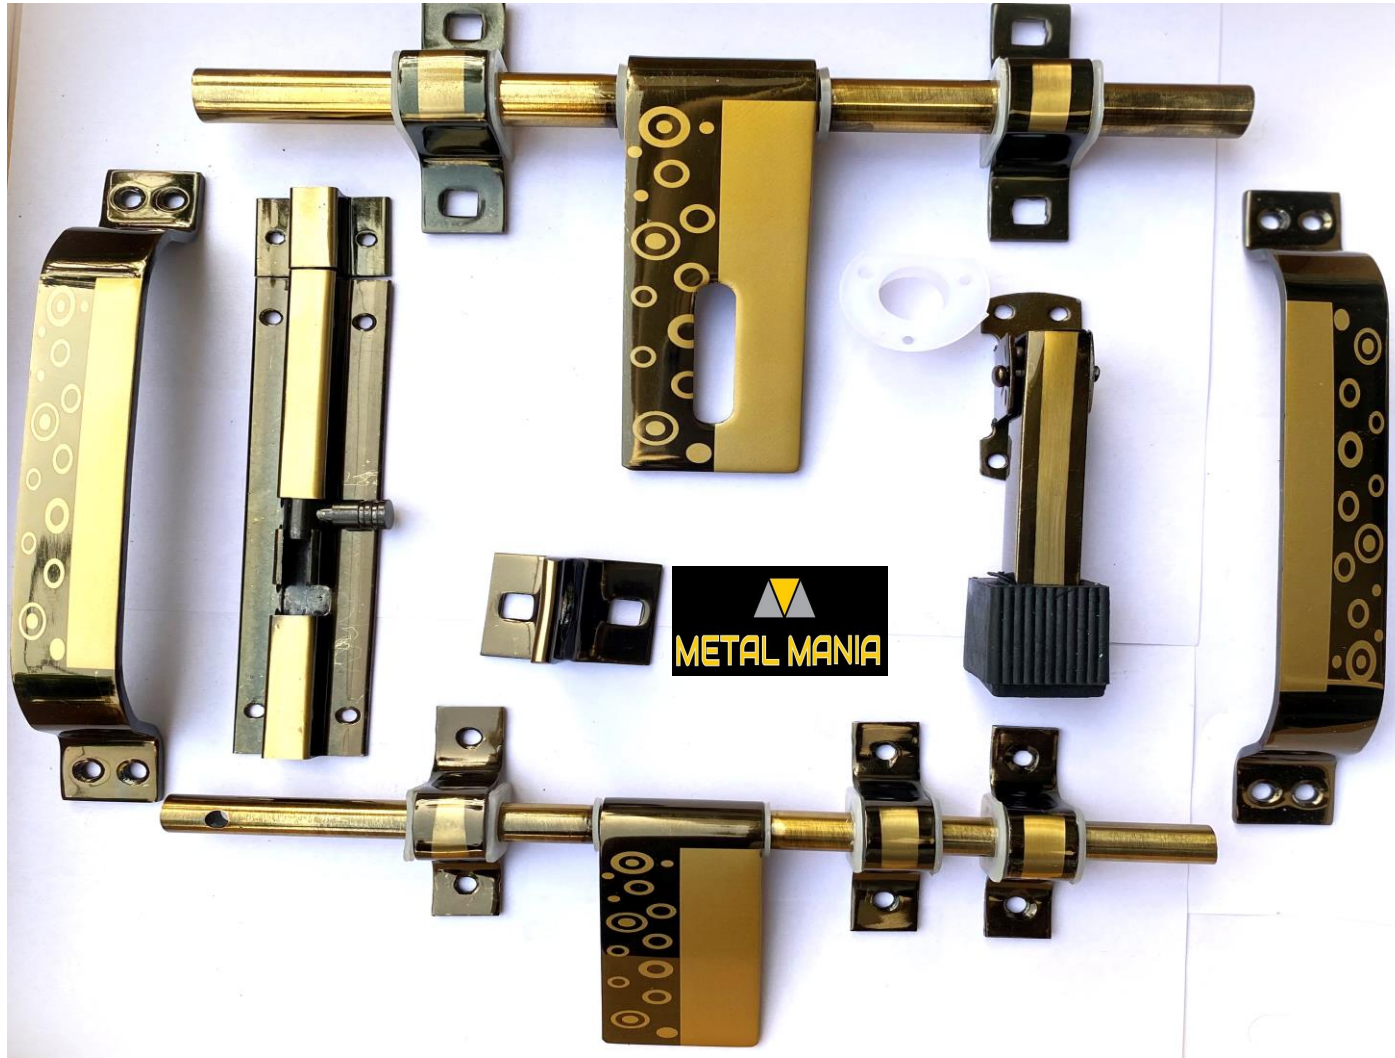

A555ROUND

METAL MANIA

SINGLE DOOR KIT S.S. (16 X 5MM)

- S.S. ALDROP 10" (16X5MM)(2+1) – 1 PC
- S.S. LATCH 10" (12X37MM)(3+0) – 1 PC
- S.S DOOR HANDLE 8" – 2 PCS
- S.S. TOWER BOLT 6"(10MM) – 1 PCS
- S.S DOOR STOPPER 5" – 1 PC
- DOOR SOCKET (PVC) – 1 PC

DOUBLE DOOR KIT S.S. (16 X 5MM)

- S.S. ALDROP 12" (16X5MM)(3+1) – 1 PC
- S.S. LATCH 10" (12X37MM)(3+0) – 1 PC
- S.S DOOR HANDLE 8" – 4 PCS
- S.S. TOWER BOLT 6"(10MM) – 2 PCS
- S.S DOOR STOPPER 5" – 2 PCS

(ALSO AVAILABLE IN CLIP & GITTU CIRAM)