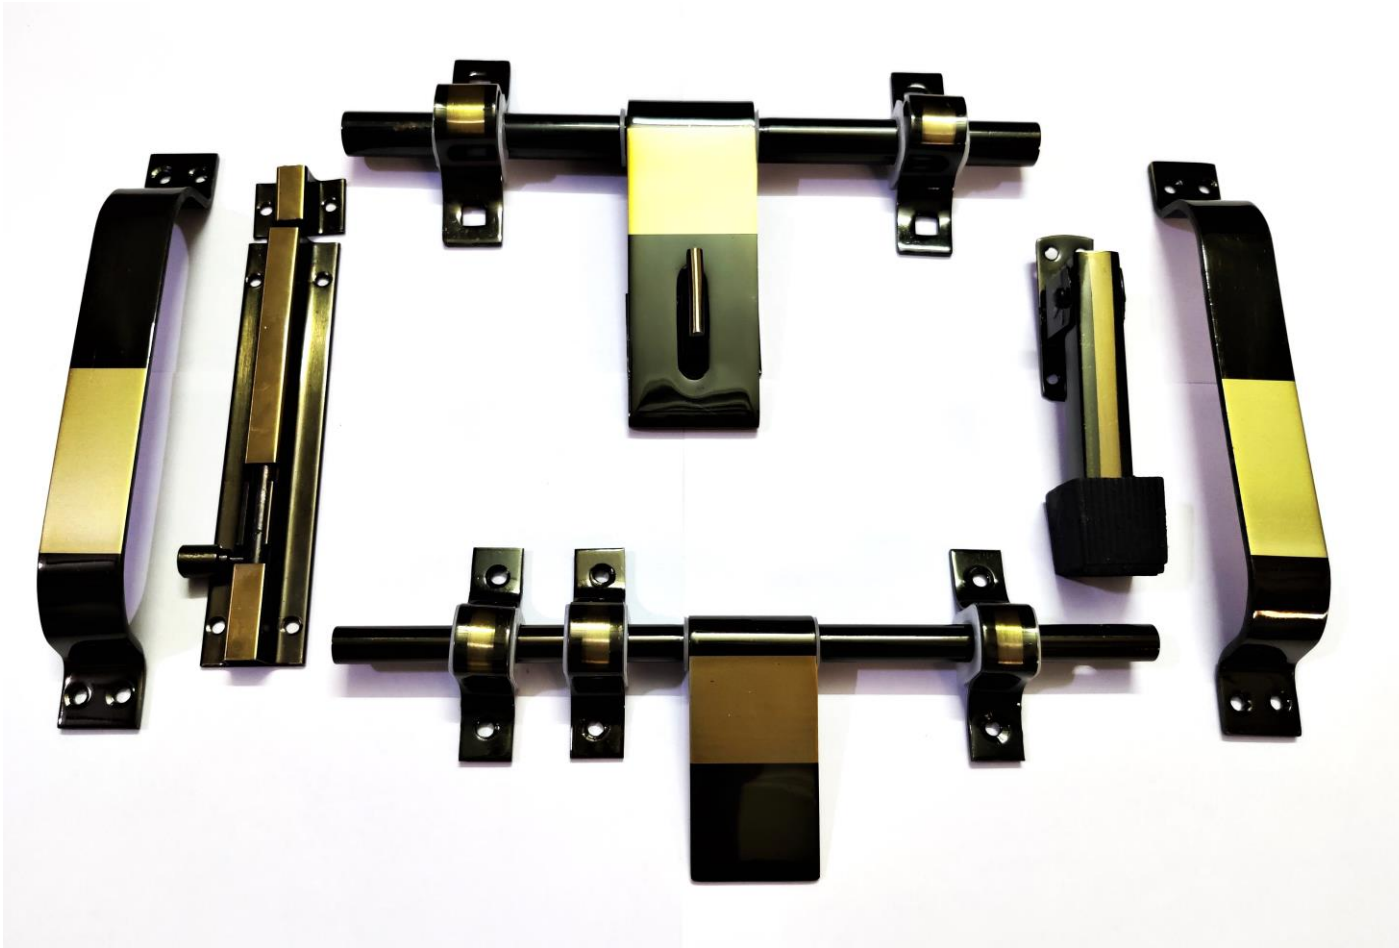

A4006- D U O

METAL MANIA

SINGLE DOOR KIT S.S. (16 X 5MM)

- S.S. ALDROP 10" (16X5MM)(2+1) – 1 PC
- S.S. LATCH 10" (12X37MM)(3+0) – 1 PC
- S.S DOOR HANDLE 8" – 2 PCS
- S.S. TOWER BOLT 6"(10MM) – 1 PCS
- S.S DOOR STOPPER 5" – 1 PC
- DOOR SOCKET (PVC) – 1 PC

DOUBLE DOOR KIT S.S. (16 X 5MM)

- S.S. ALDROP 12" (16X5MM)(3+1) – 1 PC
- S.S. LATCH 10" (12X37MM)(3+0) – 1 PC
- S.S DOOR HANDLE 8" – 4 PCS
- S.S. TOWER BOLT 6"(10MM) – 2 PCS
- S.S DOOR STOPPER 5" – 2 PCS

(ALSO AVAILABLE IN CLIP & GITTU CIRAM)