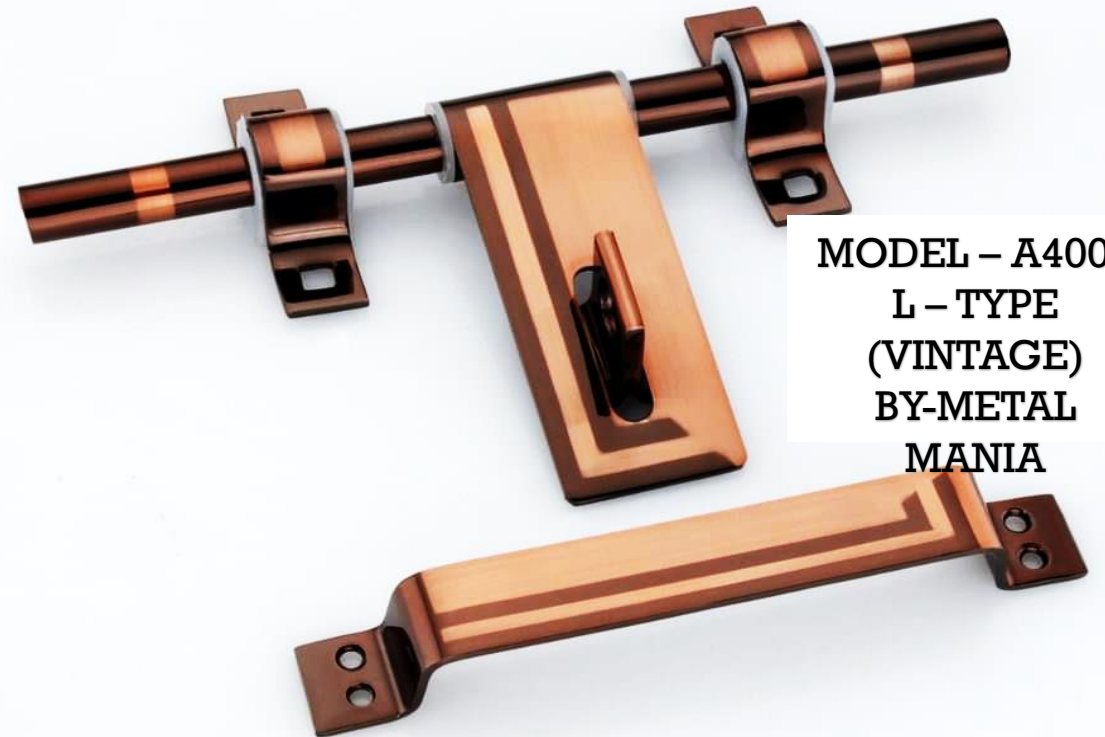

METAL MANIA

Beauty Outside Quality Inside

MODEL - A4003
L - TYPE
(VINTAGE)
BY-METAL
MANIA