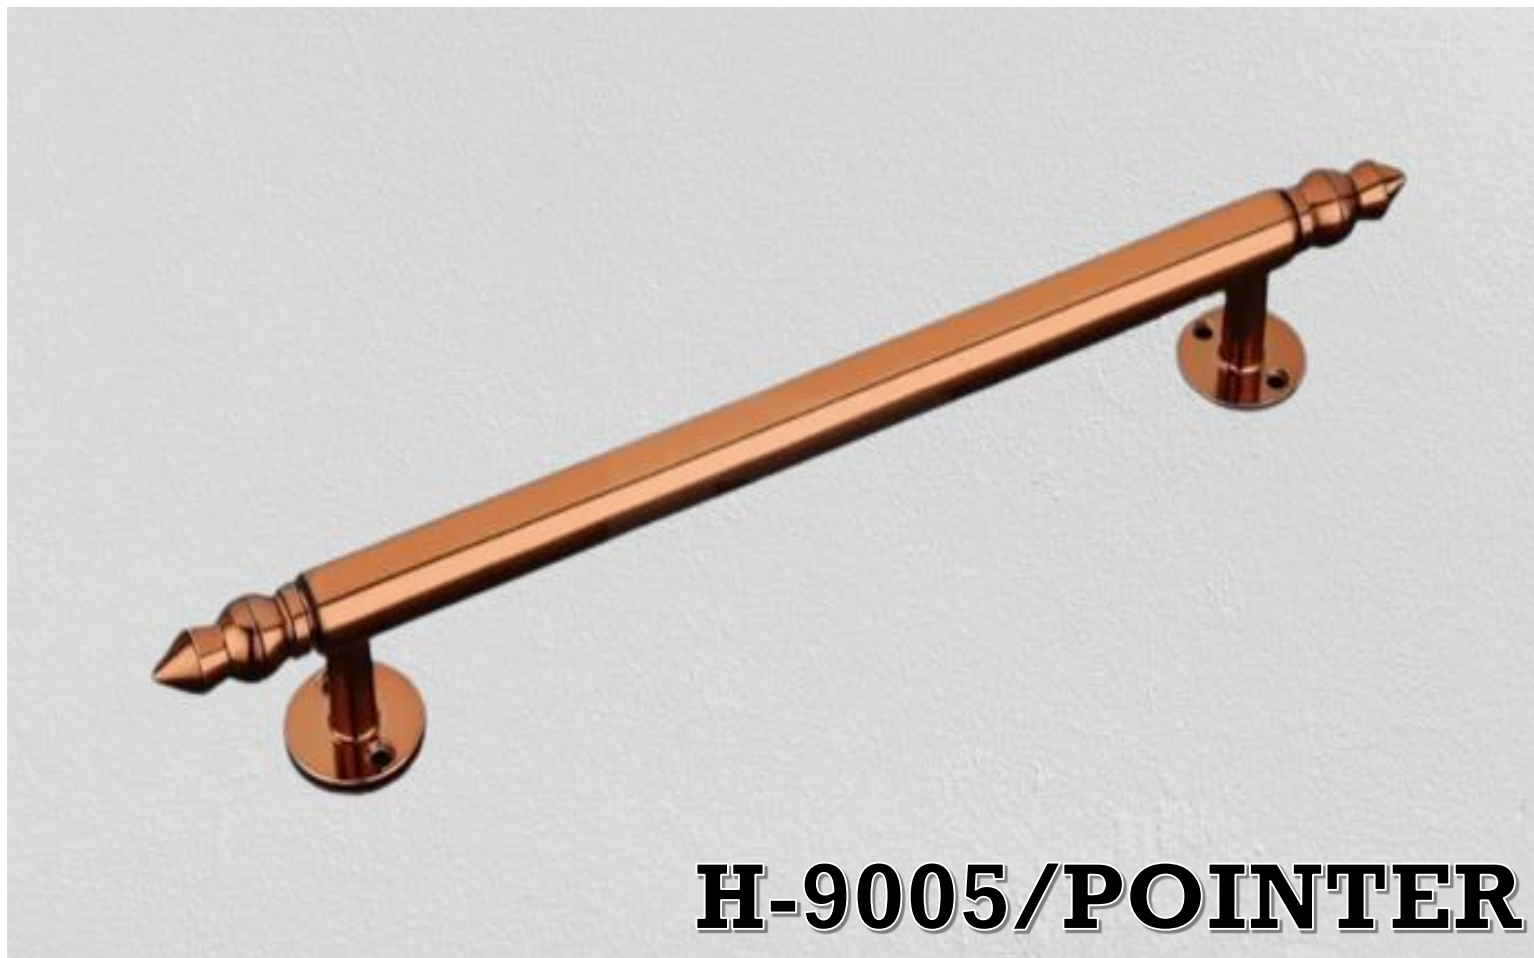

METAL MANIA

Beauty Outside Quality Inside

MODEL - A4017
4 EDGE
(VINTAGE)
BY-METAL MANIA

METAL MANIA

PREMIUM
STAINLESS
STEEL
DOOR
HANDLES

H-9001/SPYRO

SIZE AVAILABLE : 6" / 8" / 10" / 12" / 14" / 16" / 18"

H-9002/BAMBOO

SIZE AVAILABLE : 6" / 8" / 10" / 12" / 14" / 16" / 18"

METAL MANIA

PREMIUM
STAINLESS
STEEL
DOOR
HANDLES

H-9003/HAMMER

H-9004/DISC

PREMIUM
STAINLESS
STEEL
DOOR
HANDLES

SIZE AVAILABLE : 6" / 8" / 10" / 12" / 14" / 16" / 18"

H-9005/POINTER

SIZE AVAILABLE : 6" / 8" / 10" / 12" / 14" / 16" / 18"

METAL MANIA

PREMIUM
STAINLESS
STEEL
DOOR
HANDLES

H-9006/ ROD

SIZE AVAILABLE : 12" / 18" / 20" / 24"

PREMIUM
STAINLESS
STEEL
DOOR
HANDLES