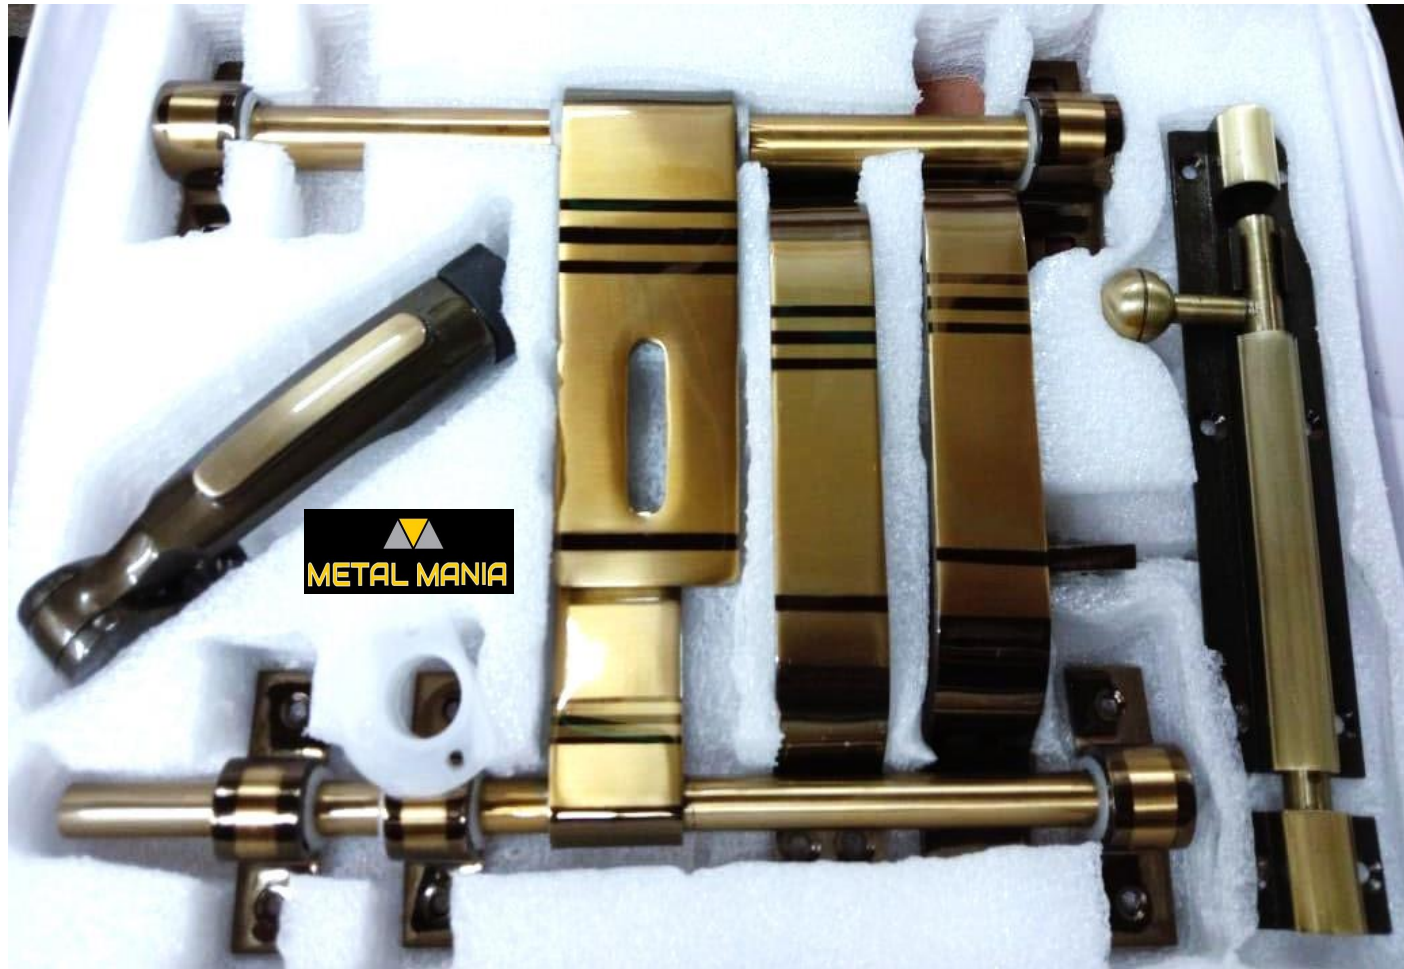

A999- 3 HEAD

METAL MANIA

SINGLE DOOR KIT S.S. (16 X 5MM)

- S.S. ALDROP 10" (16X5MM)(2+1) – 1 PC
- S.S. LATCH 10" (12X37MM)(3+0) – 1 PC
- S.S DOOR HANDLE 8" – 2 PCS
- S.S. TOWER BOLT 6"(10MM) – 1 PCS
- S.S DOOR STOPPER 5" – 1 PC
- DOOR SOCKET (PVC) – 1 PC

DOUBLE DOOR KIT S.S. (16 X 5MM)

- S.S. ALDROP 12" (16X5MM)(3+1) – 1 PC
- S.S. LATCH 10" (12X37MM)(3+0) – 1 PC
- S.S DOOR HANDLE 8" – 4 PCS
- S.S. TOWER BOLT 6"(10MM) – 2 PCS
- S.S DOOR STOPPER 5" – 2 PCS

(ALSO AVAILABLE IN CLIP & GITTU CIRAM)