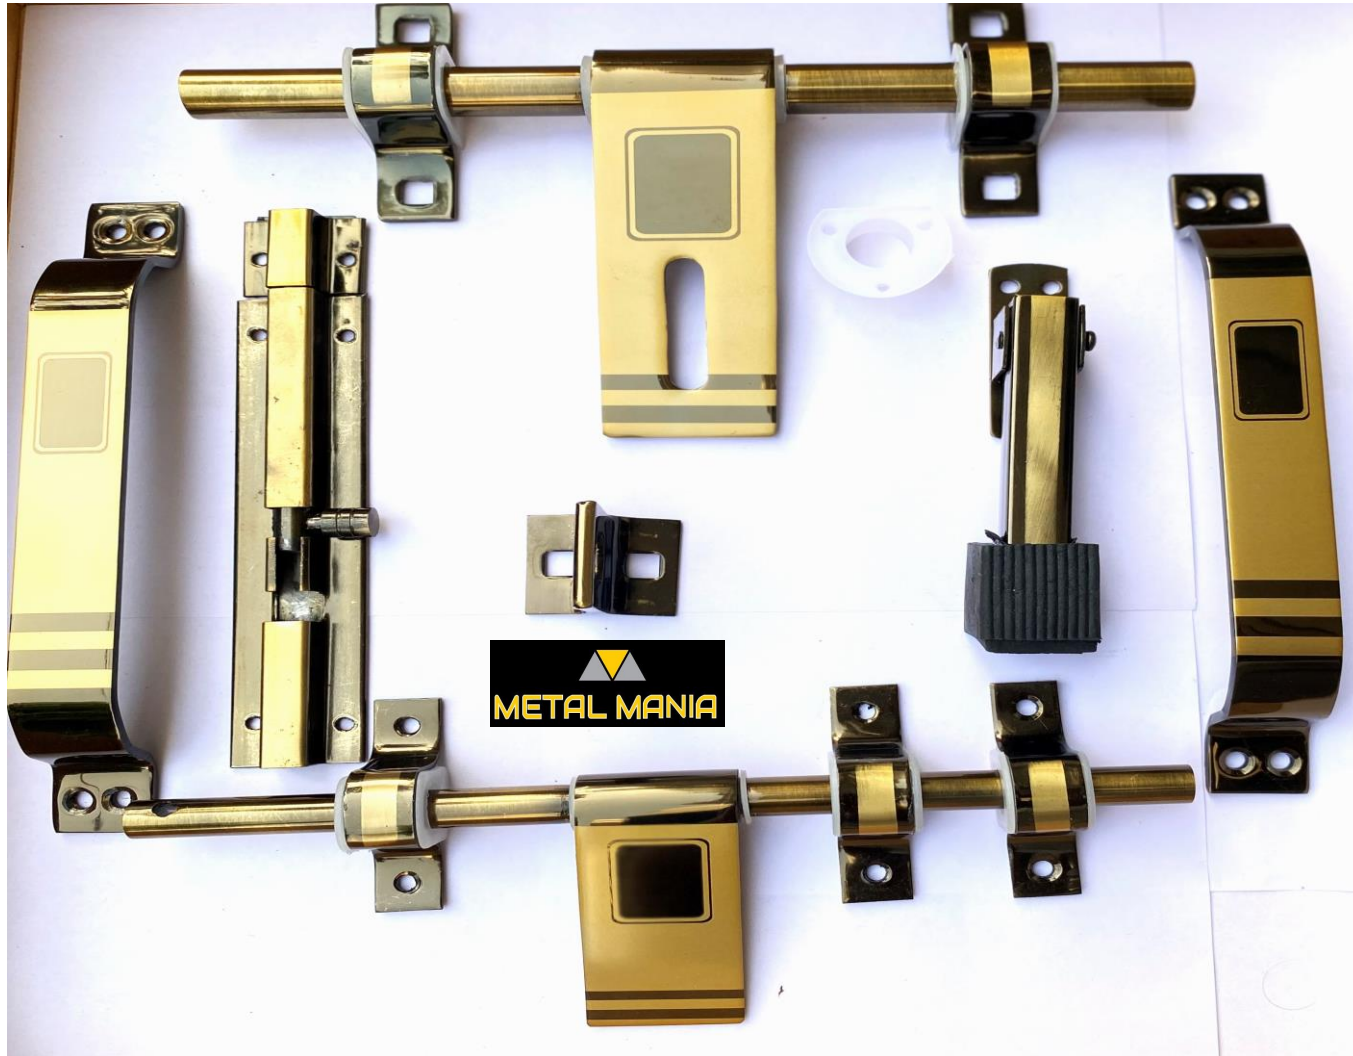

A110BOX

SINGLE DOOR KIT S.S. (16 X 5MM)

- S.S. ALDROP 10" (16X5MM)(2+1) – 1 PC
- S.S. LATCH 10" (12X37MM)(3+0) – 1 PC
- S.S DOOR HANDLE 8" – 2 PCS
- S.S. TOWER BOLT 6" (10MM) – 1 PCS
- S.S DOOR STOPPER 5" – 1 PC
- DOOR SOCKET (PVC) – 1 PC

DOUBLE DOOR KIT S.S. (16 X 5MM)

- S.S. ALDROP 12" (16X5MM)(3+1) – 1 PC
- S.S. LATCH 10" (12X37MM)(3+0) – 1 PC
- S.S DOOR HANDLE 8" – 4 PCS
- S.S. TOWER BOLT 6" (10MM) – 2 PCS
- S.S DOOR STOPPER 5" – 2 PCS

(ALSO AVAILABLE IN CLIP & GITTU CIRAM)