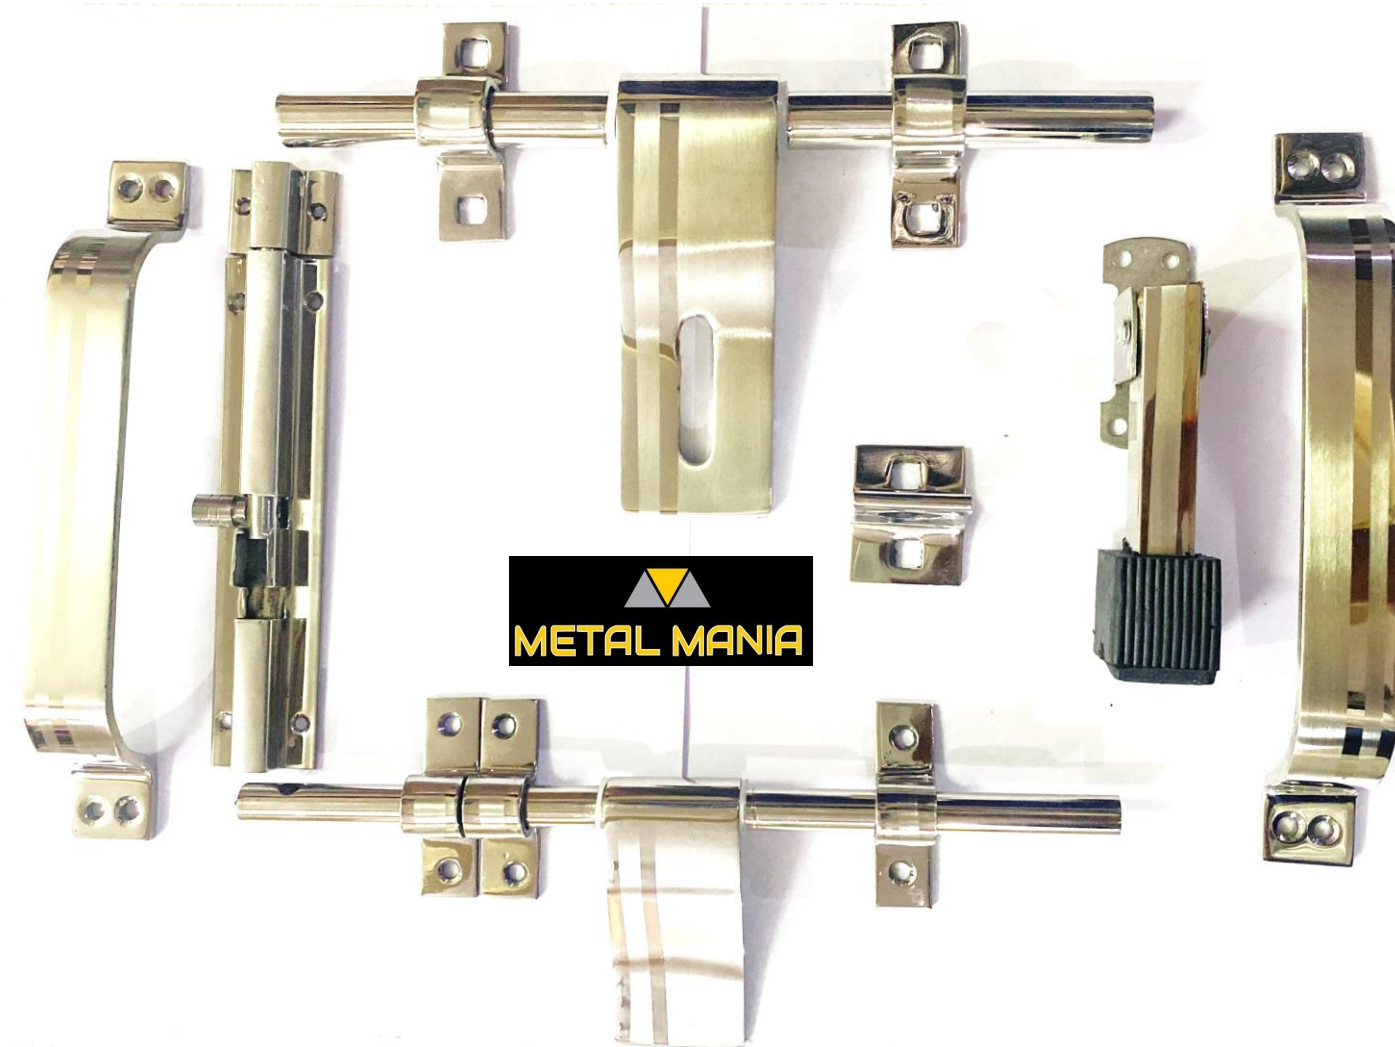

A093-SIDELINE

METAL MANIA

SINGLE DOOR KIT S.S. (16 X 5MM)

- S.S. ALDROP 10" (16X5MM)(2+1) – 1 PC
- S.S. LATCH 10" (12X37MM)(3+0) – 1 PC
- S.S DOOR HANDLE 8" – 2 PCS
- S.S. TOWER BOLT 6"(10MM) – 1 PCS
- S.S DOOR STOPPER 5" – 1 PC
- DOOR SOCKET (PVC) – 1 PC

DOUBLE DOOR KIT S.S. (16 X 5MM)

- S.S. ALDROP 12" (16X5MM)(3+1) – 1 PC
- S.S. LATCH 10" (12X37MM)(3+0) – 1 PC
- S.S DOOR HANDLE 8" – 4 PCS
- S.S. TOWER BOLT 6"(10MM) – 2 PCS
- S.S DOOR STOPPER 5" – 2 PCS

(ALSO AVAILABLE IN CLIP & GITTU CIRAM)