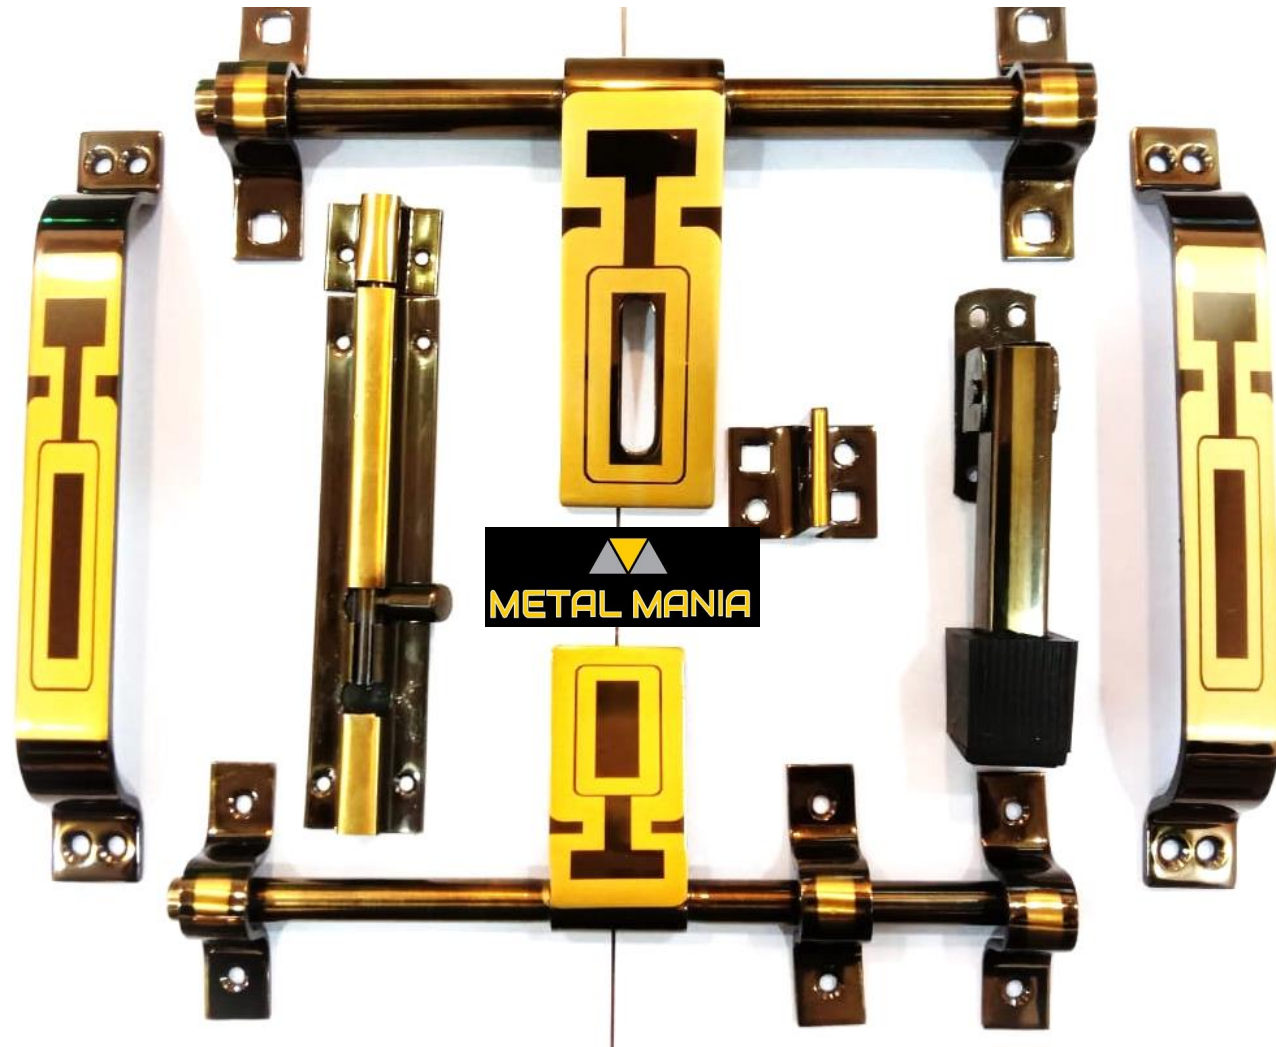

A666-TLINE

METAL MANIA

SINGLE DOOR KIT S.S. (16 X 5MM)

- S.S. ALDROP 10" (16X5MM)(2+1) – 1 PC
- S.S. LATCH 10" (12X37MM)(3+0) – 1 PC
- S.S DOOR HANDLE 8" – 2 PCS
- S.S. TOWER BOLT 6" (10MM) – 1 PCS
- S.S DOOR STOPPER 5" – 1 PC
- DOOR SOCKET (PVC) – 1 PC

DOUBLE DOOR KIT S.S. (16 X 5MM)

- S.S. ALDROP 12" (16X5MM)(3+1) – 1 PC
- S.S. LATCH 10" (12X37MM)(3+0) – 1 PC
- S.S DOOR HANDLE 8" – 4 PCS
- S.S. TOWER BOLT 6" (10MM) – 2 PCS
- S.S DOOR STOPPER 5" – 2 PCS

(ALSO AVAILABLE IN CLIP & GITTU CIRAM)