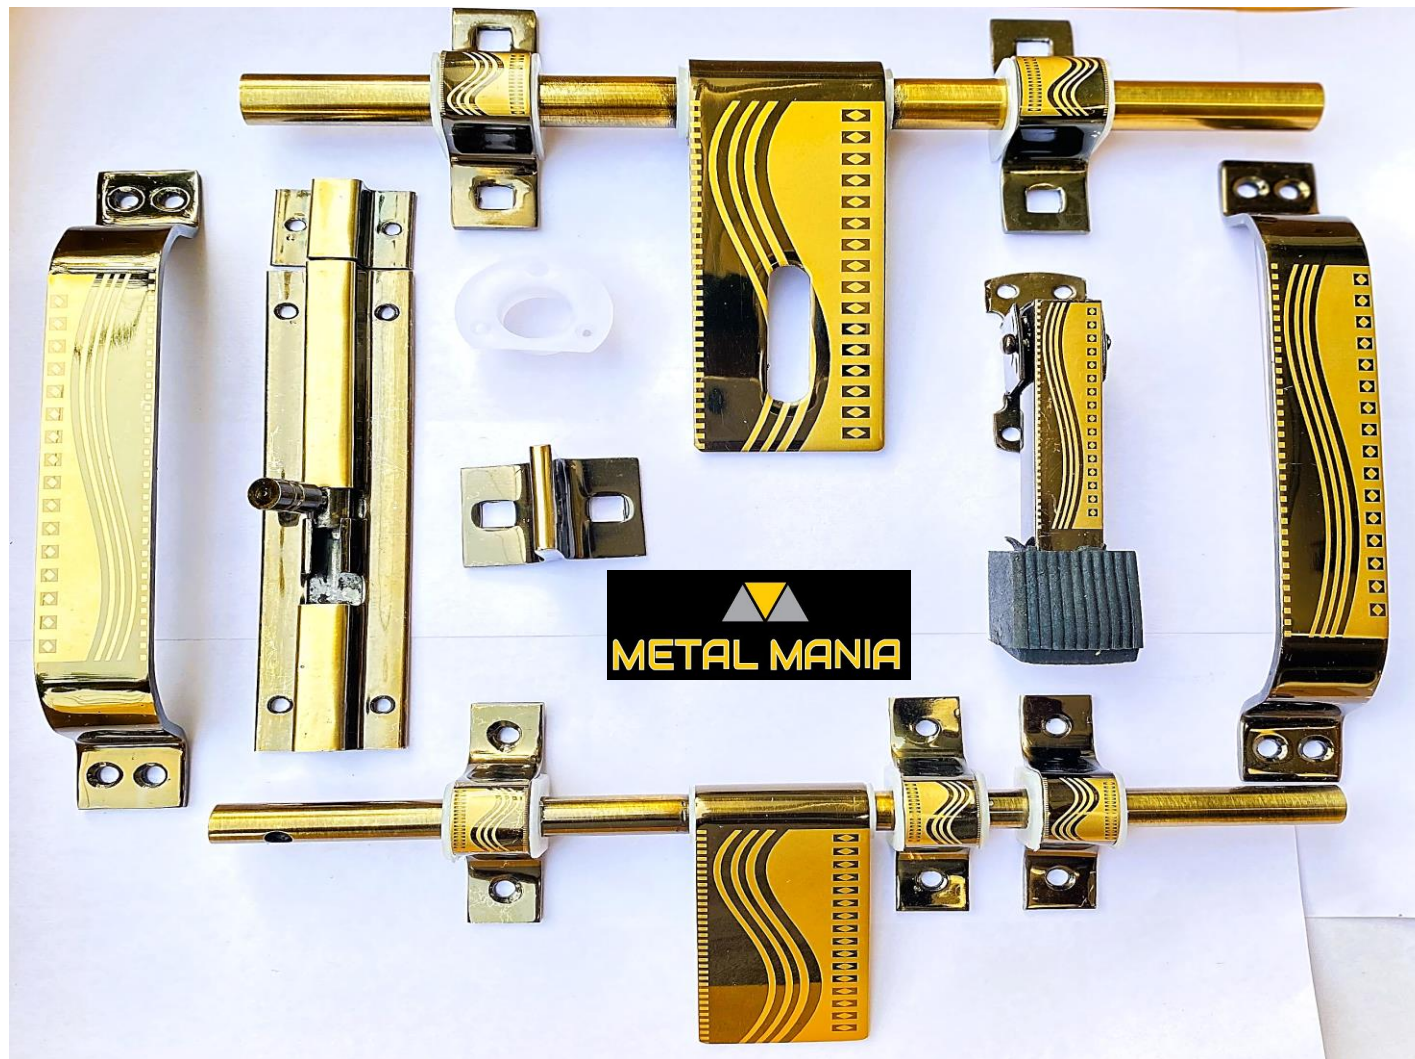

A091 V E N U

SINGLE DOOR KIT S.S. (16 X 5MM)

- S.S. ALDROP 10" (16X5MM)(2+1) – 1 PC
- S.S. LATCH 10" (12X37MM)(3+0) – 1 PC
- S.S DOOR HANDLE 8" – 2 PCS
- S.S. TOWER BOLT 6"(10MM) – 1 PCS
- S.S DOOR STOPPER 5" – 1 PC
- DOOR SOCKET (PVC) – 1 PC

DOUBLE DOOR KIT S.S. (16 X 5MM)

- S.S. ALDROP 12" (16X5MM)(3+1) – 1 PC
- S.S. LATCH 10" (12X37MM)(3+0) – 1 PC
- S.S DOOR HANDLE 8" – 4 PCS
- S.S. TOWER BOLT 6"(10MM) – 2 PCS
- S.S DOOR STOPPER 5" – 2 PCS

(ALSO AVAILABLE IN CLIP & GITTU CIRAM)