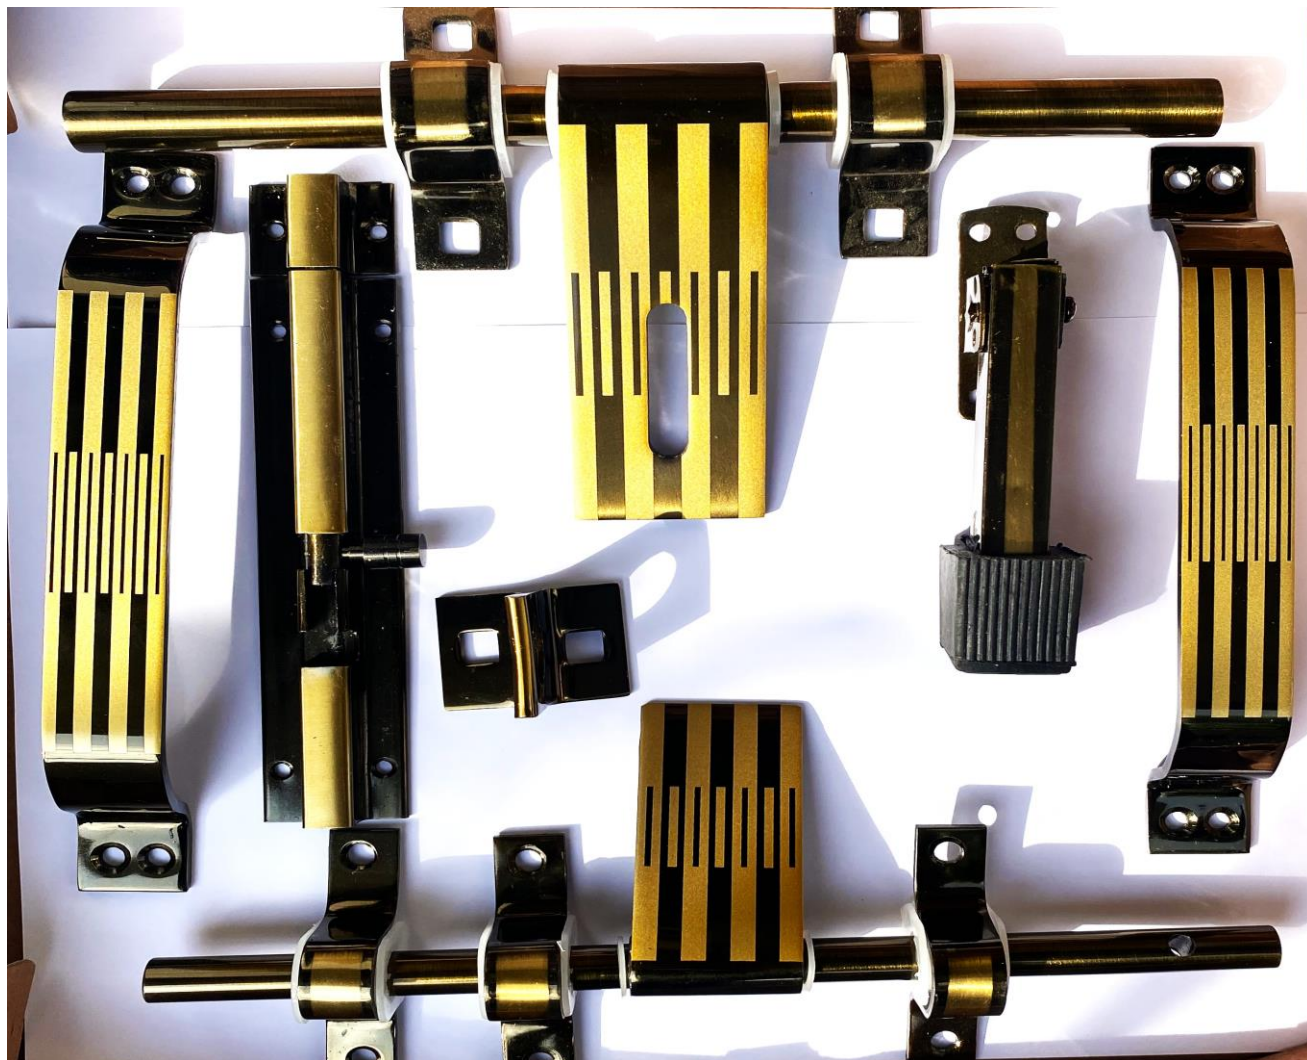

A850-INTERLOCK

METAL MANIA

SINGLE DOOR KIT S.S. (16 X 5MM)

- S.S. ALDROP 10" (16X5MM)(2+1) – 1 PC
- S.S. LATCH 10" (12X37MM)(3+0) – 1 PC
- S.S DOOR HANDLE 8" – 2 PCS
- S.S. TOWER BOLT 6" (10MM) – 1 PCS
- S.S DOOR STOPPER 5" – 1 PC
- DOOR SOCKET (PVC) – 1 PC

DOUBLE DOOR KIT S.S. (16 X 5MM)

- S.S. ALDROP 12" (16X5MM)(3+1) – 1 PC
- S.S. LATCH 10" (12X37MM)(3+0) – 1 PC
- S.S DOOR HANDLE 8" – 4 PCS
- S.S. TOWER BOLT 6" (10MM) – 2 PCS
- S.S DOOR STOPPER 5" – 2 PCS

(ALSO AVAILABLE IN CLIP & GITTU CIRAM)