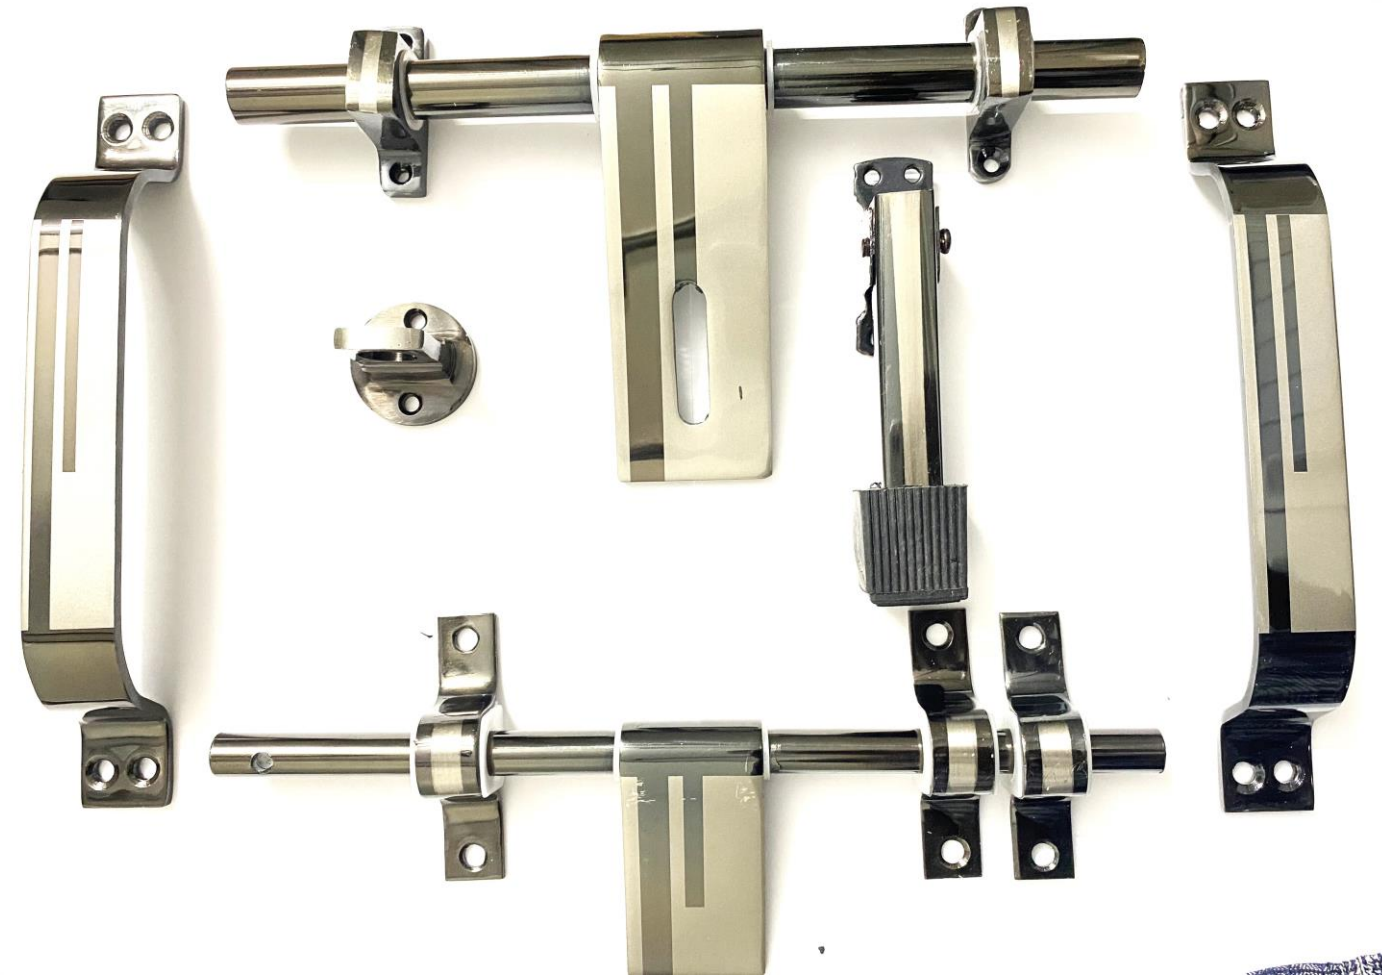

A4009- DEADLINE

METAL MANIA

SINGLE DOOR KIT S.S. (16 X 5MM)

- S.S. ALDROP 10" (16X5MM)(2+1) – 1 PC
- S.S. LATCH 10" (12X37MM)(3+0) – 1 PC
- S.S DOOR HANDLE 8" – 2 PCS
- S.S. TOWER BOLT 6" (10MM) – 1 PCS
- S.S DOOR STOPPER 5" – 1 PC
- DOOR SOCKET (PVC) – 1 PC

DOUBLE DOOR KIT S.S. (16 X 5MM)

- S.S. ALDROP 12" (16X5MM)(3+1) – 1 PC
- S.S. LATCH 10" (12X37MM)(3+0) – 1 PC
- S.S DOOR HANDLE 8" – 4 PCS
- S.S. TOWER BOLT 6" (10MM) – 2 PCS
- S.S DOOR STOPPER 5" – 2 PCS

(ALSO AVAILABLE IN CLIP & GITTU CIRAM)