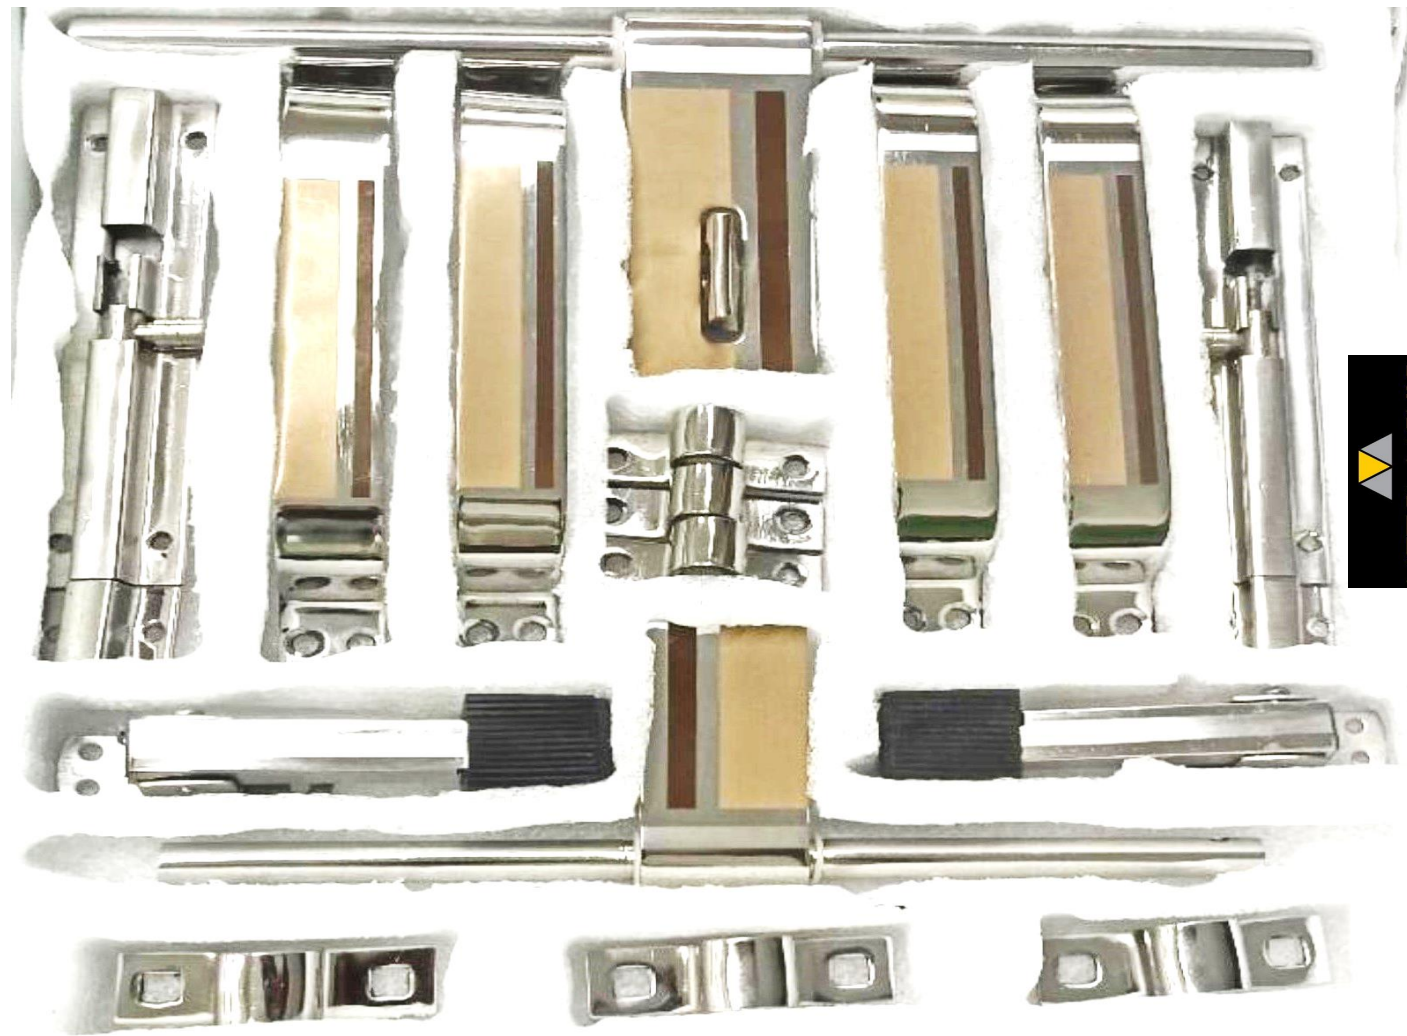

A1008-LASER SIDELINE (COLOR)

METAL MANIA

SINGLE DOOR KIT S.S. (16 X 5MM)

- S.S. ALDROP 10" (16X5MM)(2+1) – 1 PC
- S.S. LATCH 10" (12X37MM)(3+0) – 1 PC
- S.S DOOR HANDLE 8" – 2 PCS
- S.S. TOWER BOLT 6" (10MM) – 1 PCS
- S.S DOOR STOPPER 5" – 1 PC
- DOOR SOCKET (PVC) – 1 PC

DOUBLE DOOR KIT S.S. (16 X 5MM)

- S.S. ALDROP 12" (16X5MM)(3+1) – 1 PC
- S.S. LATCH 10" (12X37MM)(3+0) – 1 PC
- S.S DOOR HANDLE 8" – 4 PCS
- S.S. TOWER BOLT 6" (10MM) – 2 PCS
- S.S DOOR STOPPER 5" – 2 PCS

(ALSO AVAILABLE IN CLIP & GITTU CIRAM)