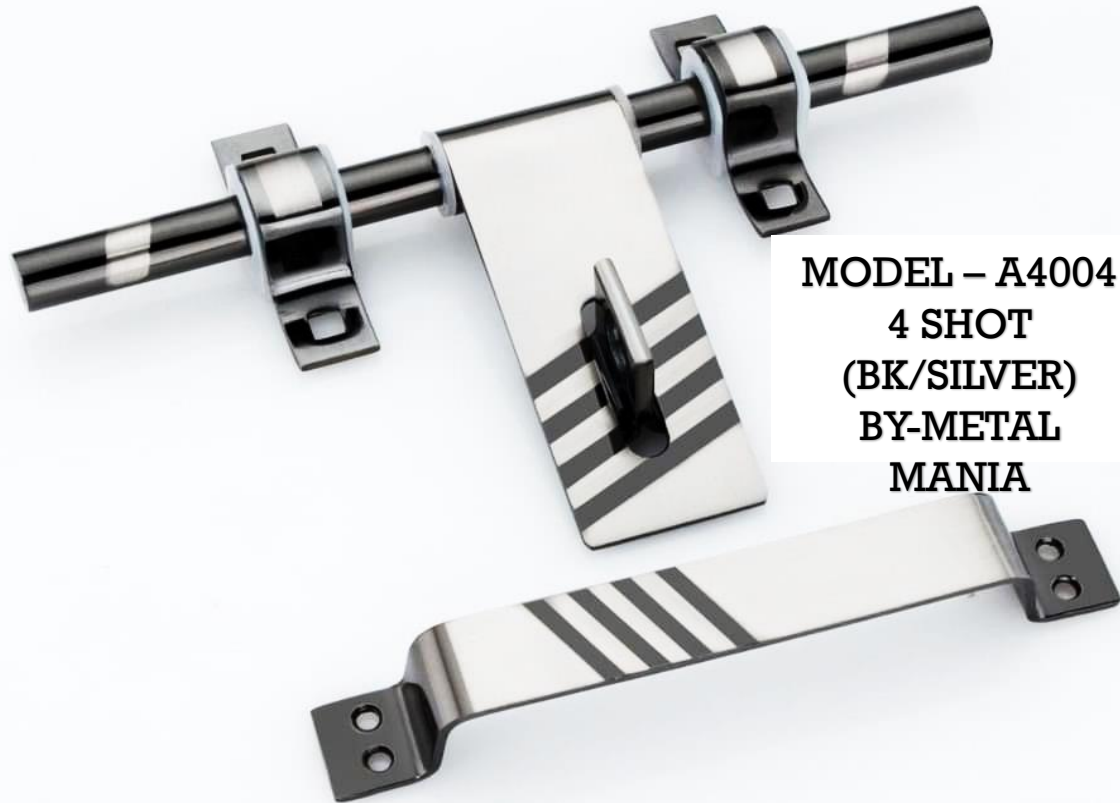

MODEL - A4004
4 SHOT
(BK/SILVER)
BY-METAL
MANIA

METAL MANIA

Beauty Outside Quality Inside

MODEL - A4004
4 SHOT
(VINTAGE)
BY-METAL
MANIA

A4009- DEADLINE

METAL MANIA

SINGLE DOOR KIT S.S. (16 X 5MM)

- S.S. ALDROP 10" (16X5MM)(2+1) – 1 PC
- S.S. LATCH 10" (12X37MM)(3+0) – 1 PC
- S.S DOOR HANDLE 8" – 2 PCS
- S.S. TOWER BOLT 6" (10MM) – 1 PCS
- S.S DOOR STOPPER 5" – 1 PC
- DOOR SOCKET (PVC) – 1 PC