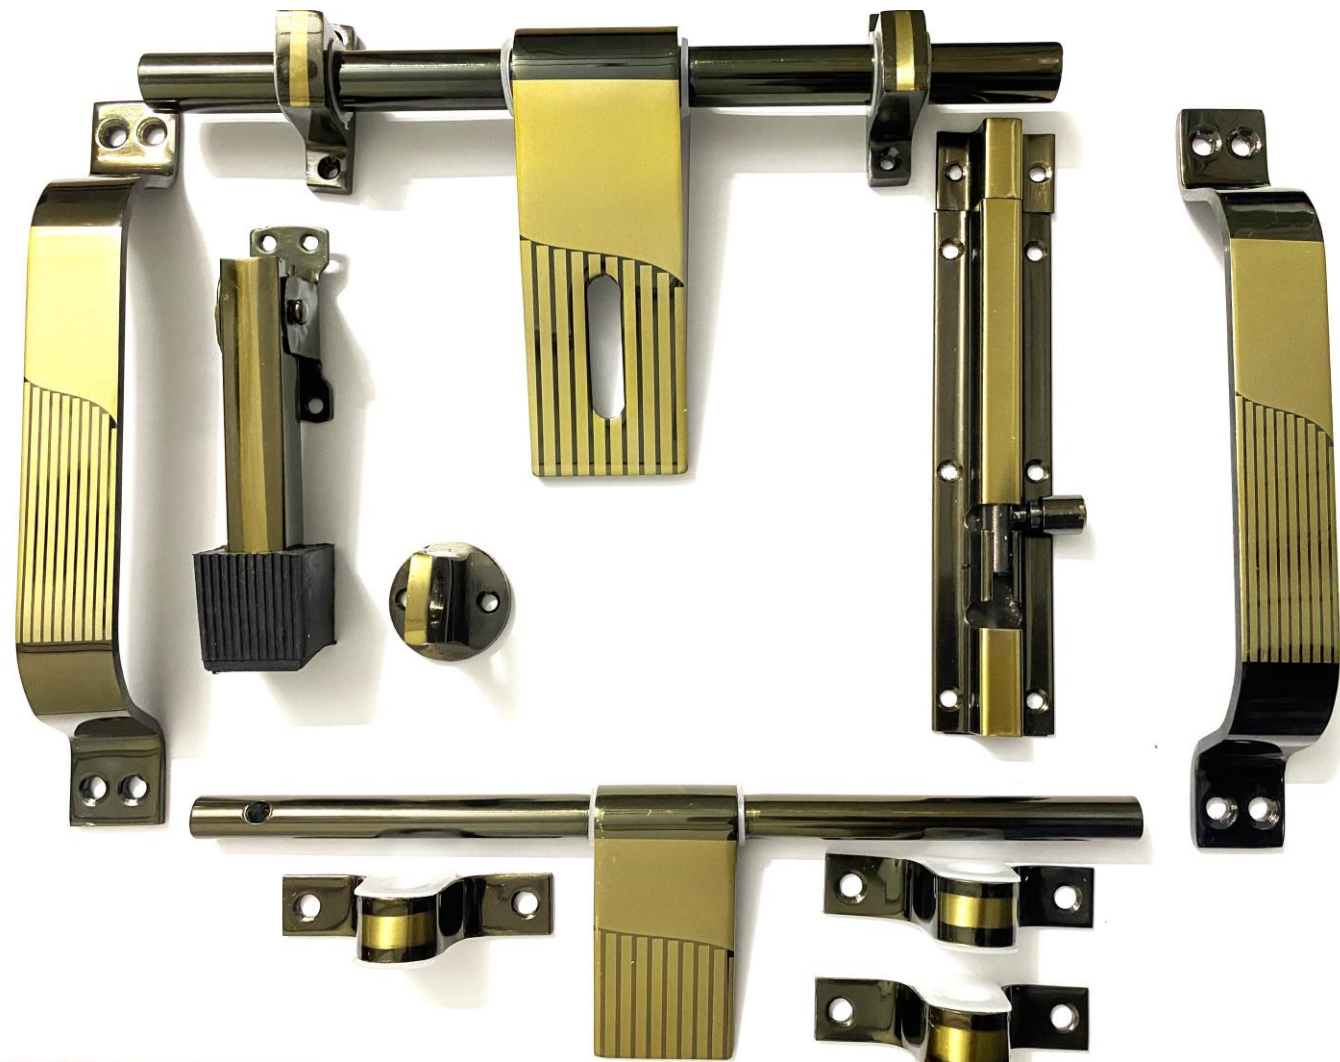

(ALSO AVAILABLE IN CLIP & GITTU CIRAM)

A4008- HALFMATT

METAL MANIA

Beauty Outside Quality Inside

A4008-HALFMATTE

METAL MANIA

SINGLE DOOR KIT S.S. (16 X 5MM)

- S.S. ALDROP 10" (16X5MM)(2+1) – 1 PC
- S.S. LATCH 10" (12X37MM)(3+0) – 1 PC
- S.S DOOR HANDLE 8" – 2 PCS
- S.S. TOWER BOLT 6"(10MM) – 1 PCS
- S.S DOOR STOPPER 5" – 1 PC
- DOOR SOCKET (PVC) – 1 PC