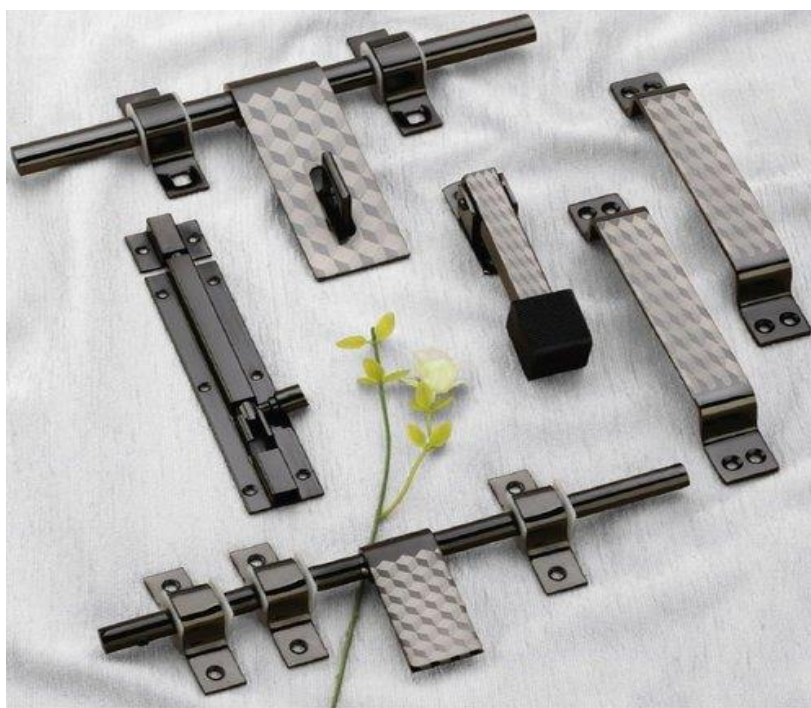

PREMIUM
STAINLESS
STEEL
DOOR
FITTINGS