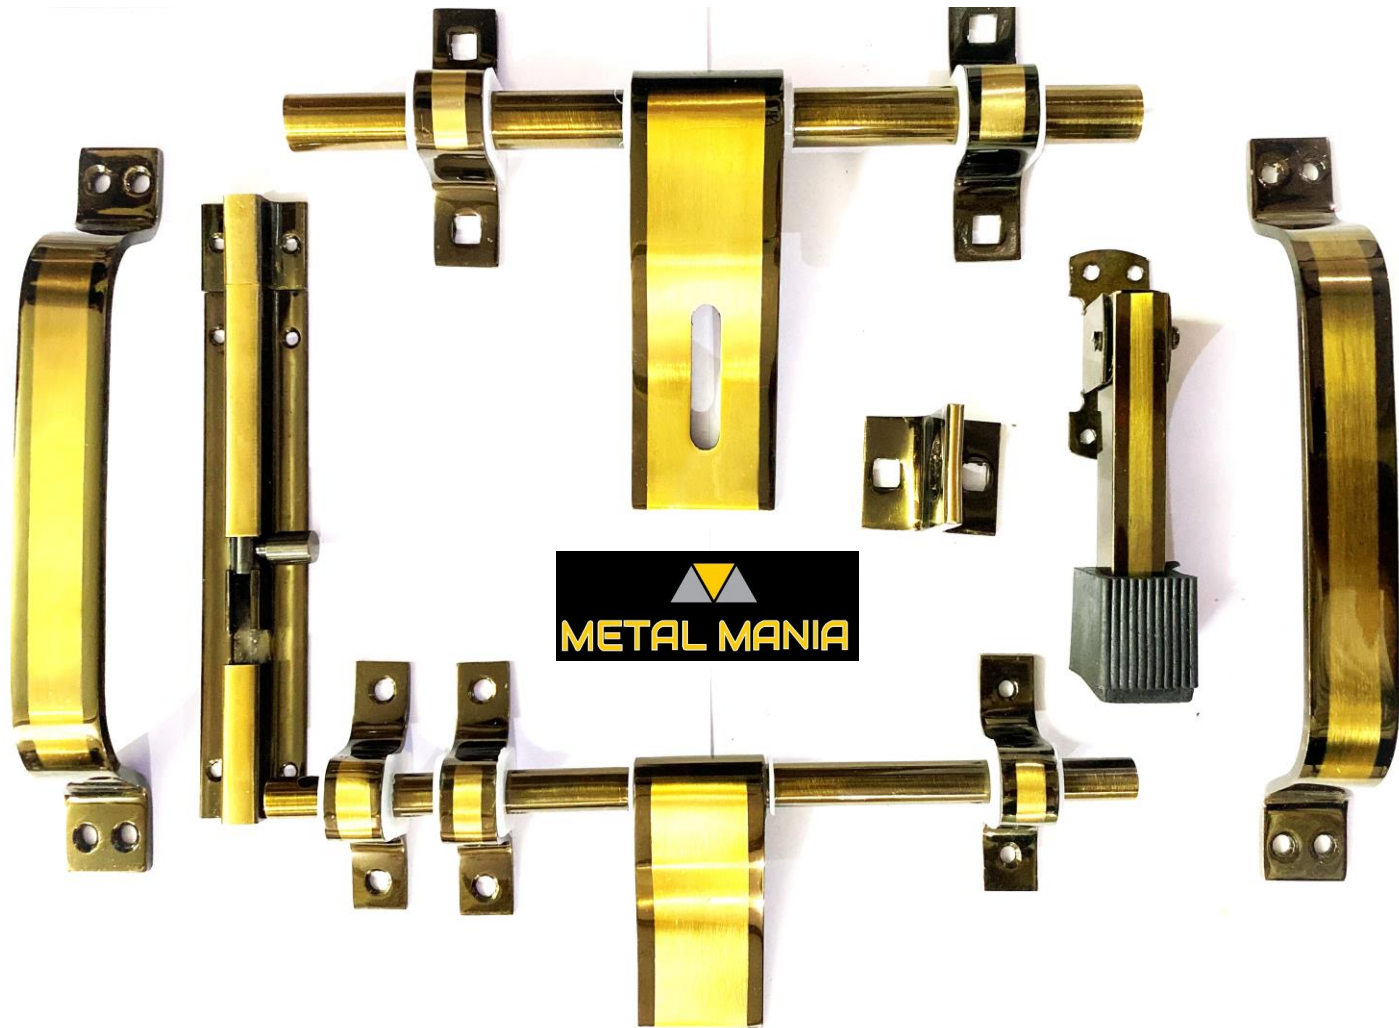

A092-2LINE

METAL MANIA

SINGLE DOOR KIT S.S. (16 X 5MM)

- S.S. ALDROP 10" (16X5MM)(2+1) – 1 PC
- S.S. LATCH 10" (12X37MM)(3+0) – 1 PC
- S.S DOOR HANDLE 8" – 2 PCS
- S.S. TOWER BOLT 6"(10MM) – 1 PCS
- S.S DOOR STOPPER 5" – 1 PC
- DOOR SOCKET (PVC) – 1 PC

DOUBLE DOOR KIT S.S. (16 X 5MM)

- S.S. ALDROP 12" (16X5MM)(3+1) – 1 PC
- S.S. LATCH 10" (12X37MM)(3+0) – 1 PC
- S.S DOOR HANDLE 8" – 4 PCS
- S.S. TOWER BOLT 6"(10MM) – 2 PCS
- S.S DOOR STOPPER 5" – 2 PCS

(ALSO AVAILABLE IN CLIP & GITTU CIRAM)