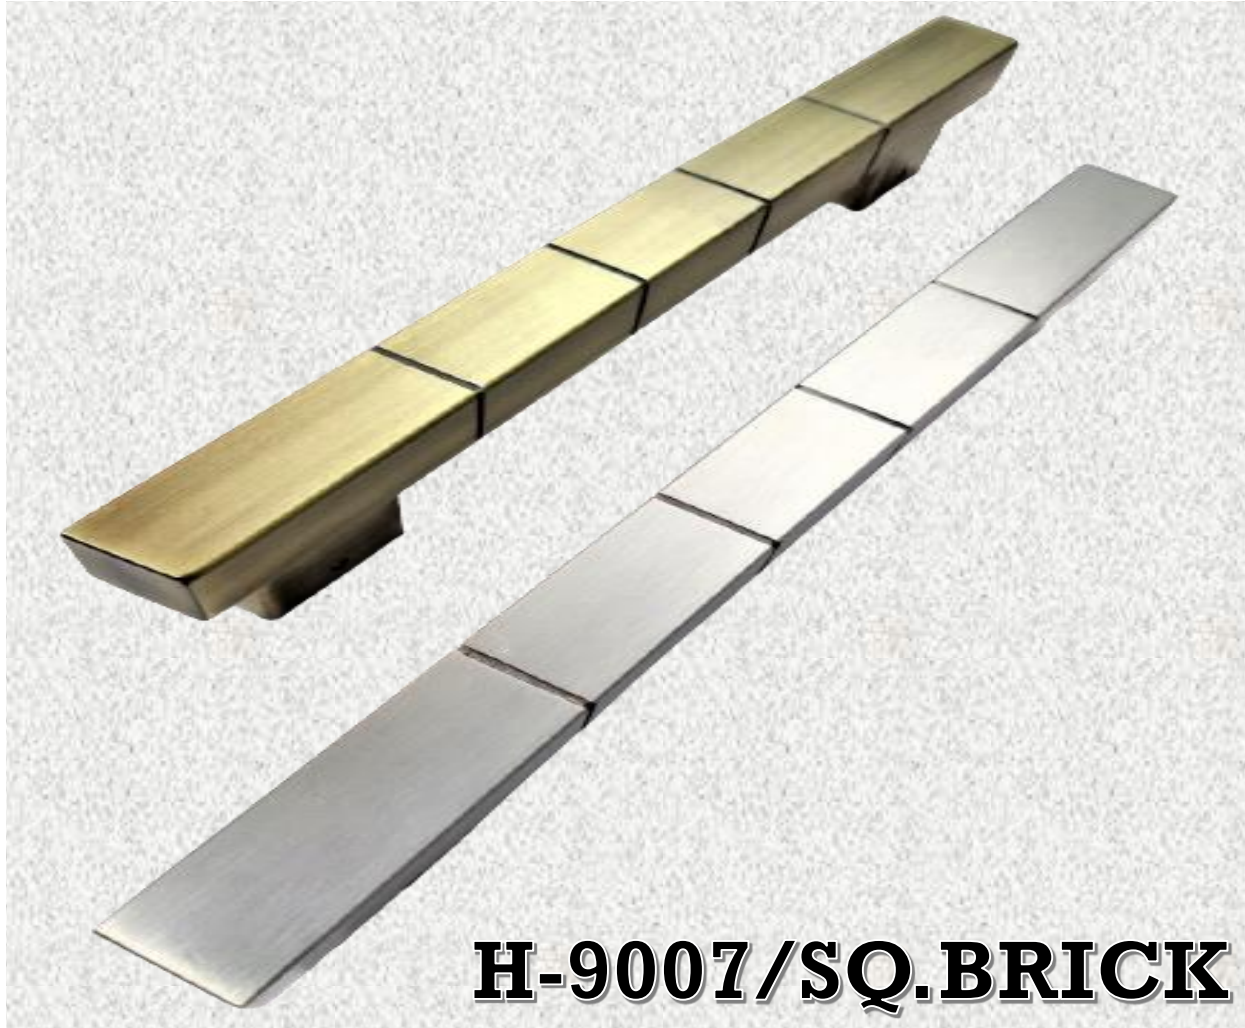

H-9005/POINTER

SIZE AVAILABLE : 6" / 8" / 10" / 12" / 14" / 16" / 18"

METAL MANIA

PREMIUM
STAINLESS
STEEL
DOOR
HANDLES

H-9006/ ROD

SIZE AVAILABLE : 12" / 18" / 20" / 24"

PREMIUM
STAINLESS
STEEL
DOOR
HANDLES