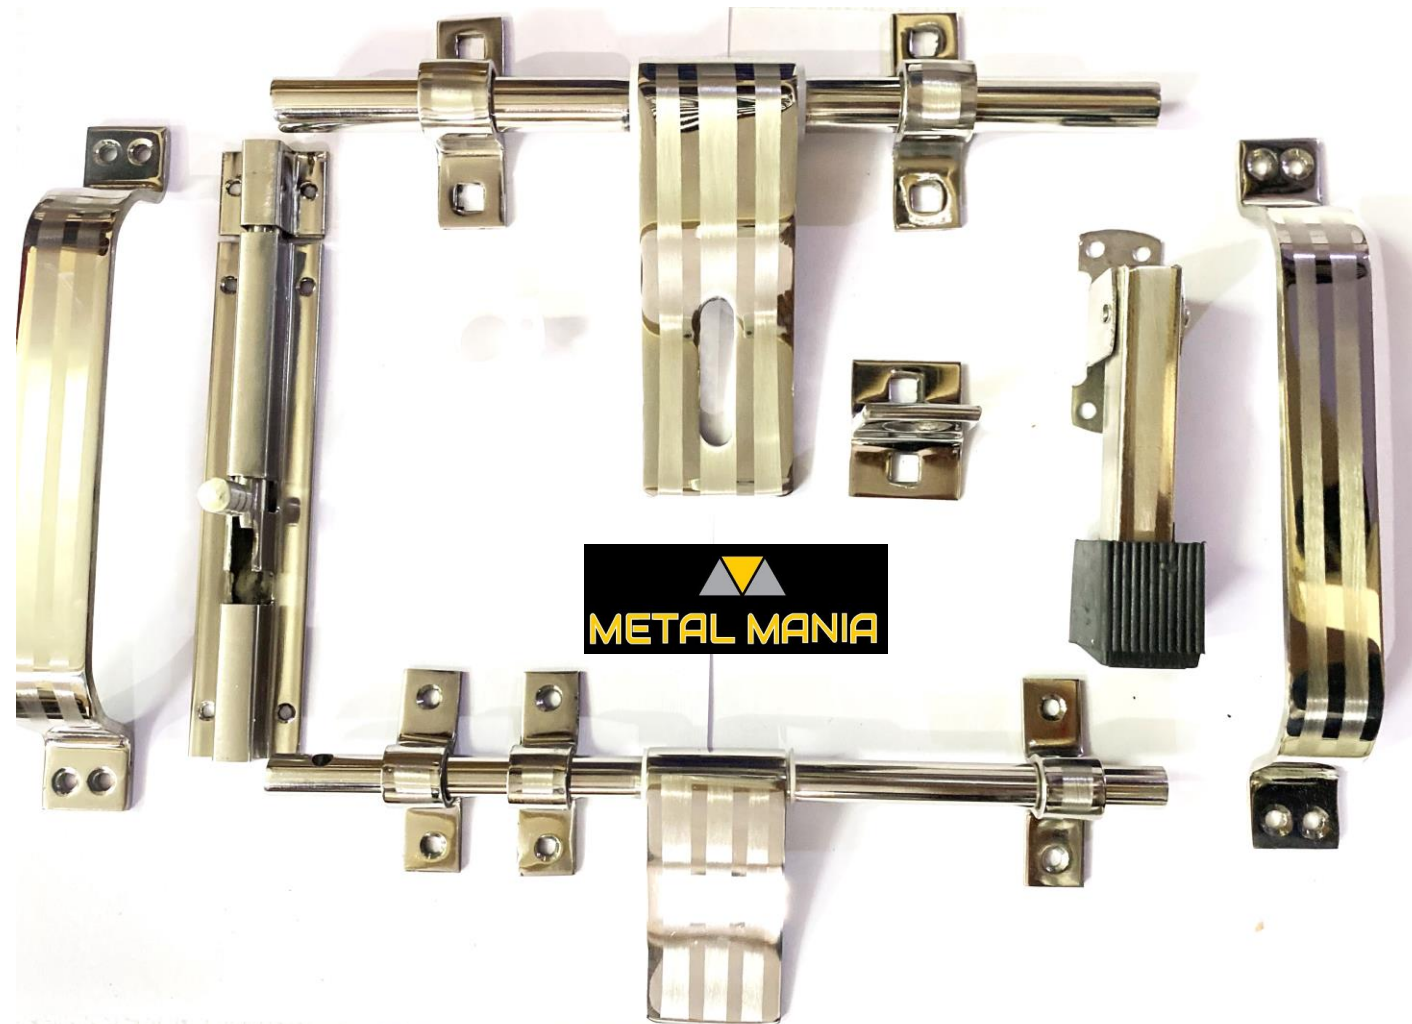

A094-FOURLINE

METAL MANIA

SINGLE DOOR KIT S.S. (16 X 5MM)

- S.S. ALDROP 10" (16X5MM)(2+1) – 1 PC
- S.S. LATCH 10" (12X37MM)(3+0) – 1 PC
- S.S DOOR HANDLE 8" – 2 PCS
- S.S. TOWER BOLT 6" (10MM) – 1 PCS
- S.S DOOR STOPPER 5" – 1 PC
- DOOR SOCKET (PVC) – 1 PC

DOUBLE DOOR KIT S.S. (16 X 5MM)

- S.S. ALDROP 12" (16X5MM)(3+1) – 1 PC
- S.S. LATCH 10" (12X37MM)(3+0) – 1 PC
- S.S DOOR HANDLE 8" – 4 PCS
- S.S. TOWER BOLT 6" (10MM) – 2 PCS
- S.S DOOR STOPPER 5" – 2 PCS

(ALSO AVAILABLE IN CLIP & GITTU CIRAM)