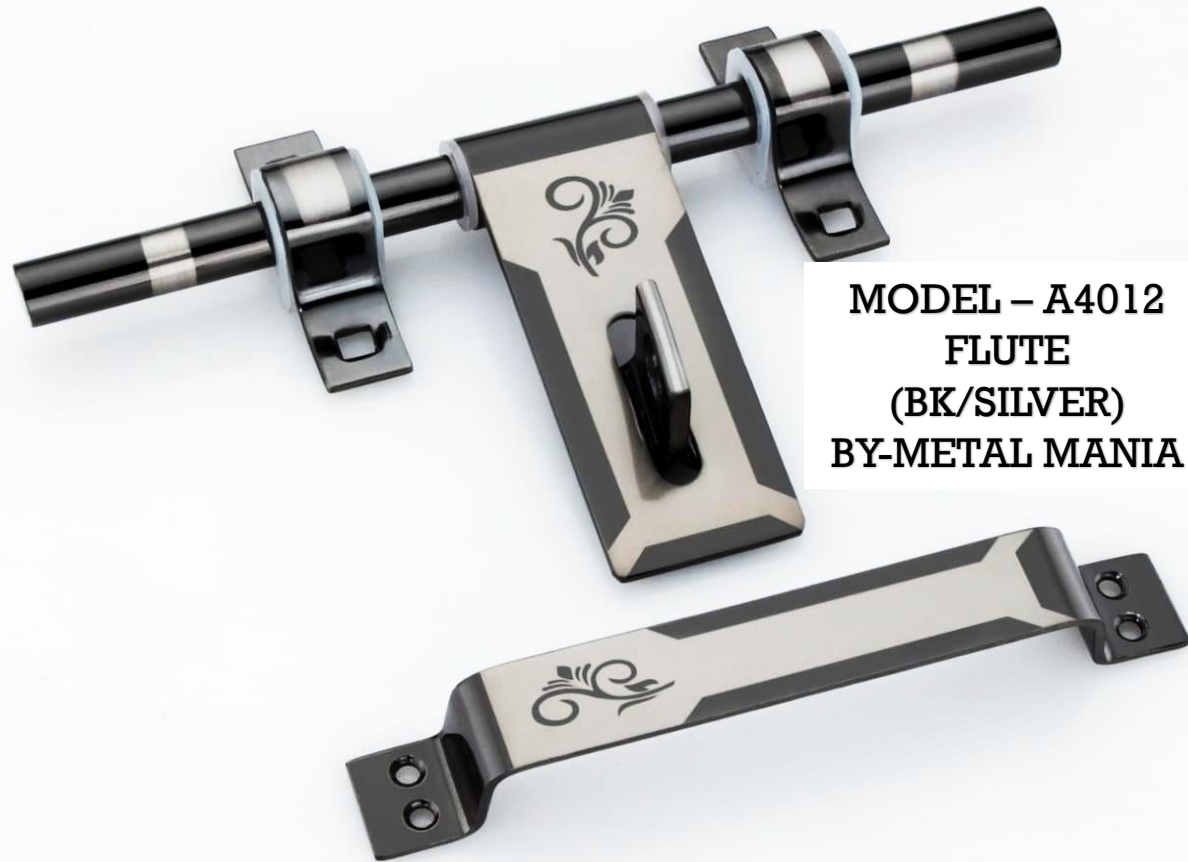

METAL MANIA

Beauty Outside Quality Inside

**MODEL - A4012
FLUTE
(BK/SILVER)
BY-METAL MANIA**

METAL MANIA

Beauty Outside Quality Inside

**MODEL - A4013
GANPATI
(VINTAGE)
BY-METAL MANIA**

METAL MANIA

Beauty Outside Quality Inside