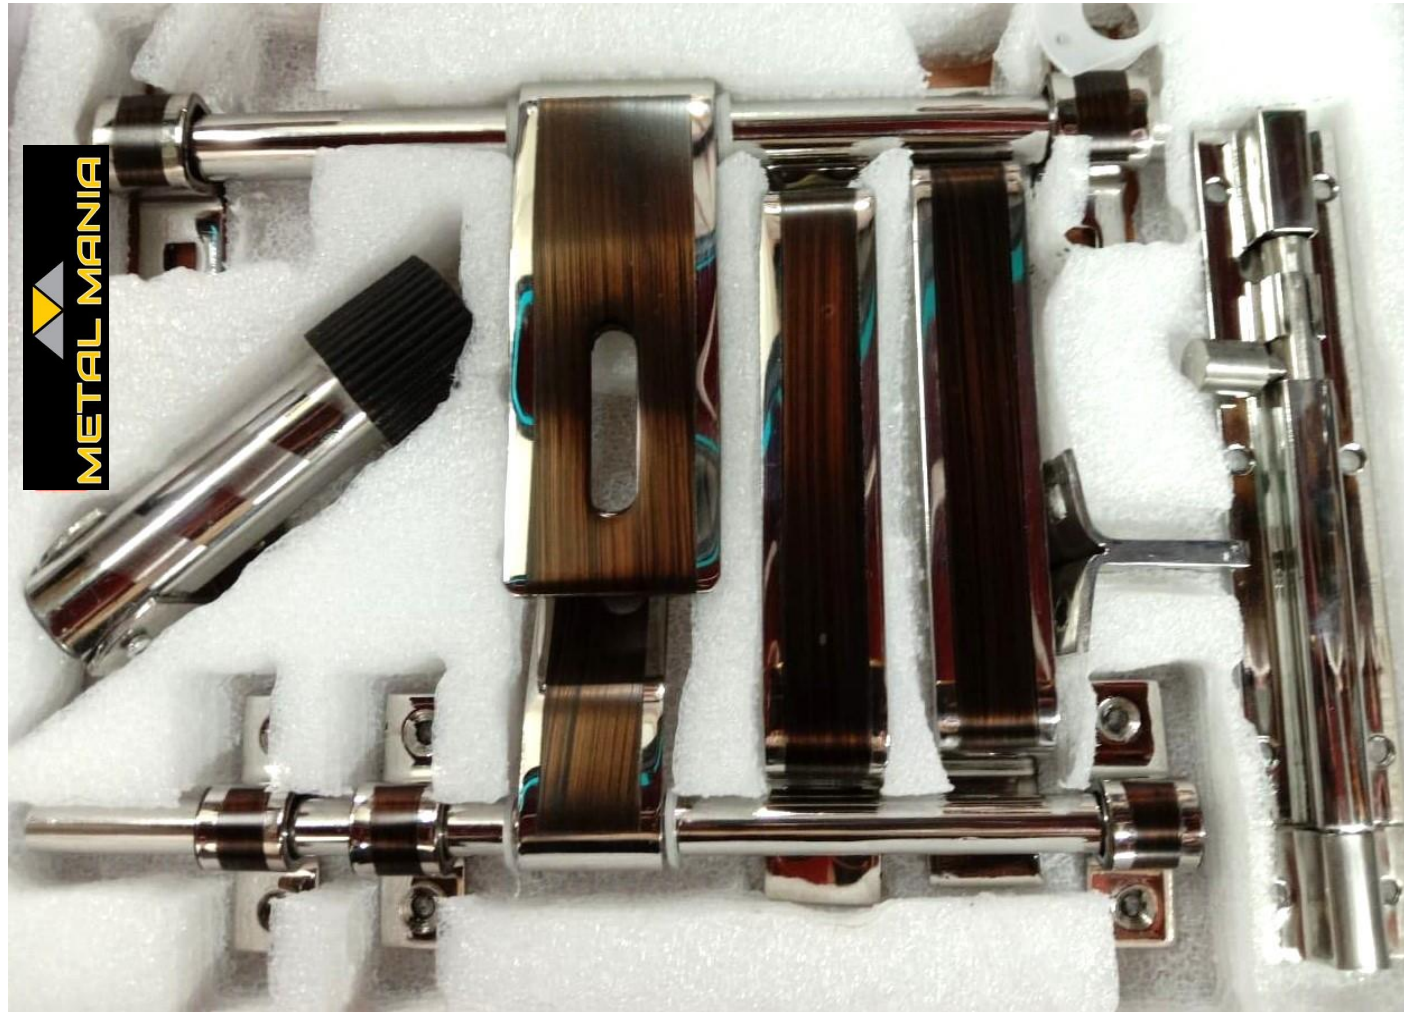

A1002-MATTE BROWN

METAL MANIA

SINGLE DOOR KIT S.S. (16 X 5MM)

- S.S. ALDROP 10" (16X5MM)(2+1) – 1 PC
- S.S. LATCH 10" (12X37MM)(3+0) – 1 PC
- S.S DOOR HANDLE 8" – 2 PCS
- S.S. TOWER BOLT 6"(10MM) – 1 PCS
- S.S DOOR STOPPER 5" – 1 PC
- DOOR SOCKET (PVC) – 1 PC

DOUBLE DOOR KIT S.S. (16 X 5MM)

- S.S. ALDROP 12" (16X5MM)(3+1) – 1 PC
- S.S. LATCH 10" (12X37MM)(3+0) – 1 PC
- S.S DOOR HANDLE 8" – 4 PCS
- S.S. TOWER BOLT 6"(10MM) – 2 PCS
- S.S DOOR STOPPER 5" – 2 PCS

(ALSO AVAILABLE IN CLIP & GITTU CIRAM)