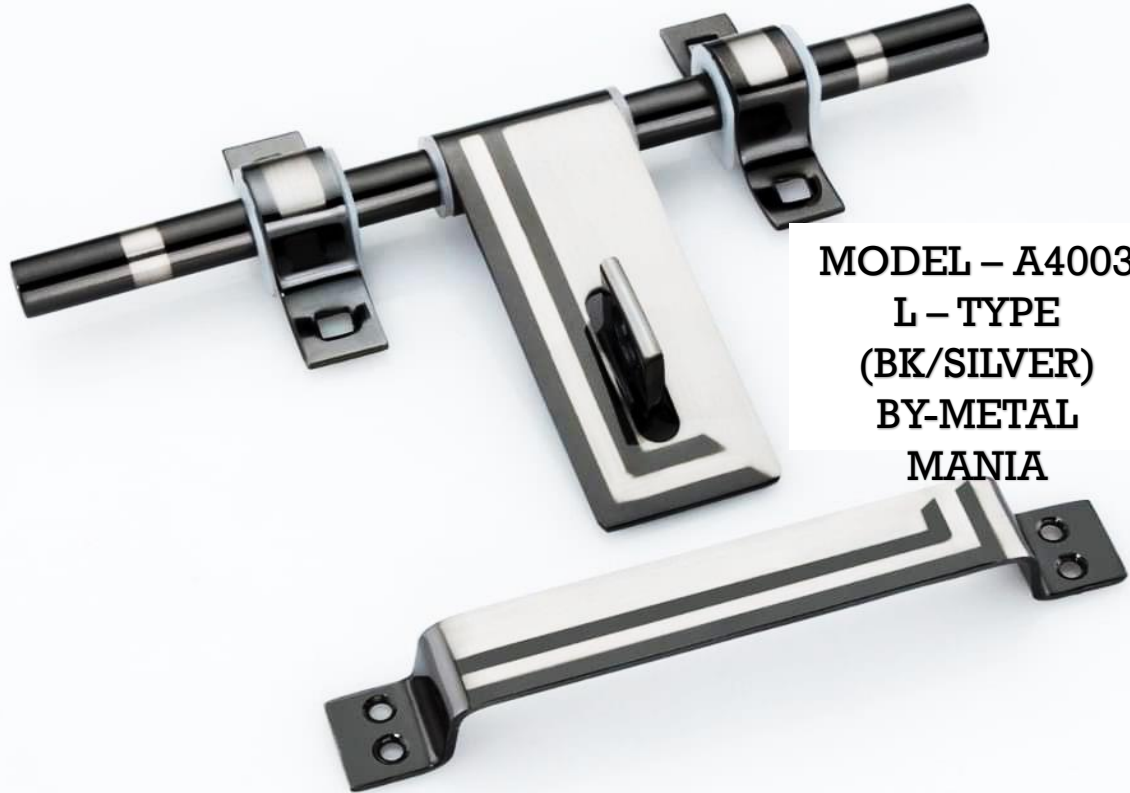

METAL MANIA

Beauty Outside Quality Inside

MODEL - A4003
L - TYPE
(BK/SILVER)
BY-METAL
MANIA