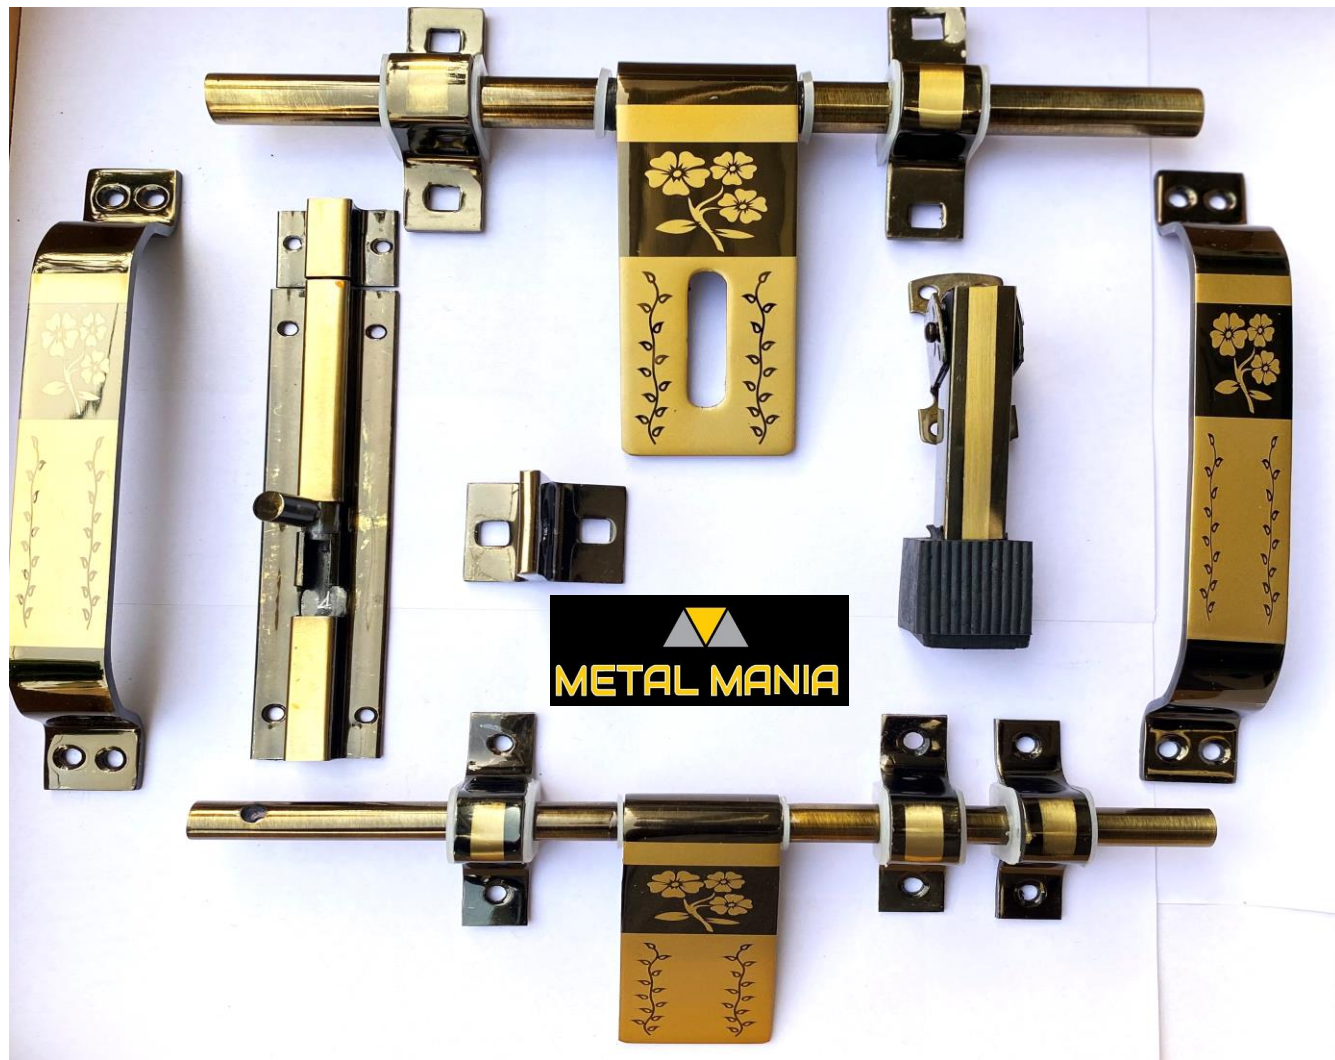

A222FLOWER