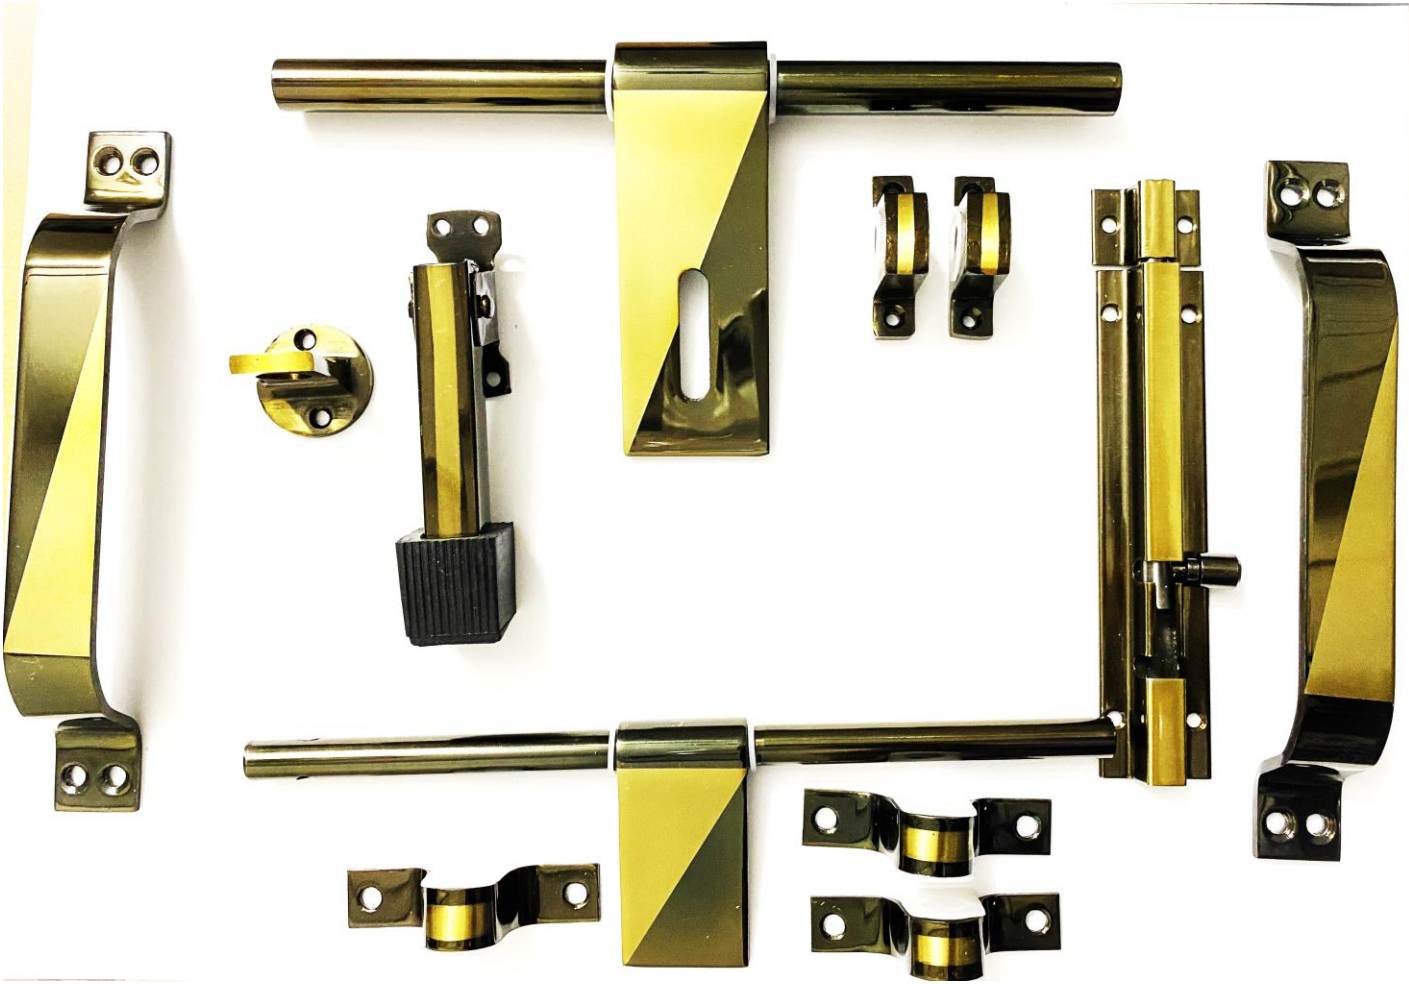

A4010- X FACTOR

SINGLE DOOR KIT S.S. (16 X 5MM)

- S.S. ALDROP 10" (16X5MM)(2+1) – 1 PC
- S.S. LATCH 10" (12X37MM)(3+0) – 1 PC
- S.S DOOR HANDLE 8" – 2 PCS
- S.S. TOWER BOLT 6"(10MM) – 1 PCS
- S.S DOOR STOPPER 5" – 1 PC
- DOOR SOCKET (PVC) – 1 PC

DOUBLE DOOR KIT S.S. (16 X 5MM)

- S.S. ALDROP 12" (16X5MM)(3+1) – 1 PC
- S.S. LATCH 10" (12X37MM)(3+0) – 1 PC
- S.S DOOR HANDLE 8" – 4 PCS
- S.S. TOWER BOLT 6"(10MM) – 2 PCS
- S.S DOOR STOPPER 5" – 2 PCS

(ALSO AVAILABLE IN CLIP & GITTU CIRAM)