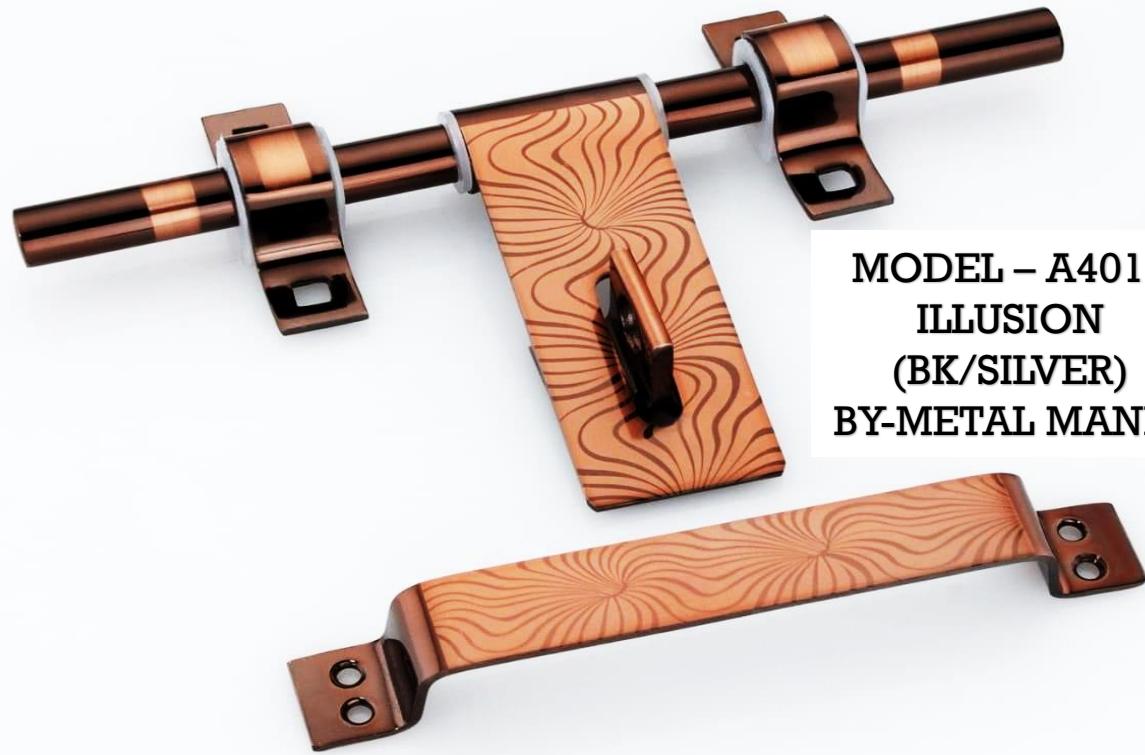

METAL MANIA

Beauty Outside Quality Inside

**MODEL - A4012
FLUTE
(BK/SILVER)
BY-METAL MANIA**

METAL MANIA

Beauty Outside Quality Inside

**MODEL - A4013
GANPATI
(VINTAGE)
BY-METAL MANIA**

METAL MANIA

Beauty Outside Quality Inside

METAL MANIA

Beauty Outside Quality Inside

MODEL - A4017
4 EDGE
(VINTAGE)
BY-METAL MANIA

METAL MANIA

PREMIUM
STAINLESS
STEEL
DOOR
HANDLES

H-9001/SPYRO

SIZE AVAILABLE : 6" / 8" / 10" / 12" / 14" / 16" / 18"

H-9002/BAMBOO

SIZE AVAILABLE : 6" / 8" / 10" / 12" / 14" / 16" / 18"

METAL MANIA

PREMIUM
STAINLESS
STEEL
DOOR
HANDLES

H-9003/HAMMER

H-9004/DISC

PREMIUM
STAINLESS
STEEL
DOOR
HANDLES

SIZE AVAILABLE : 6" / 8" / 10" / 12" / 14" / 16" / 18"