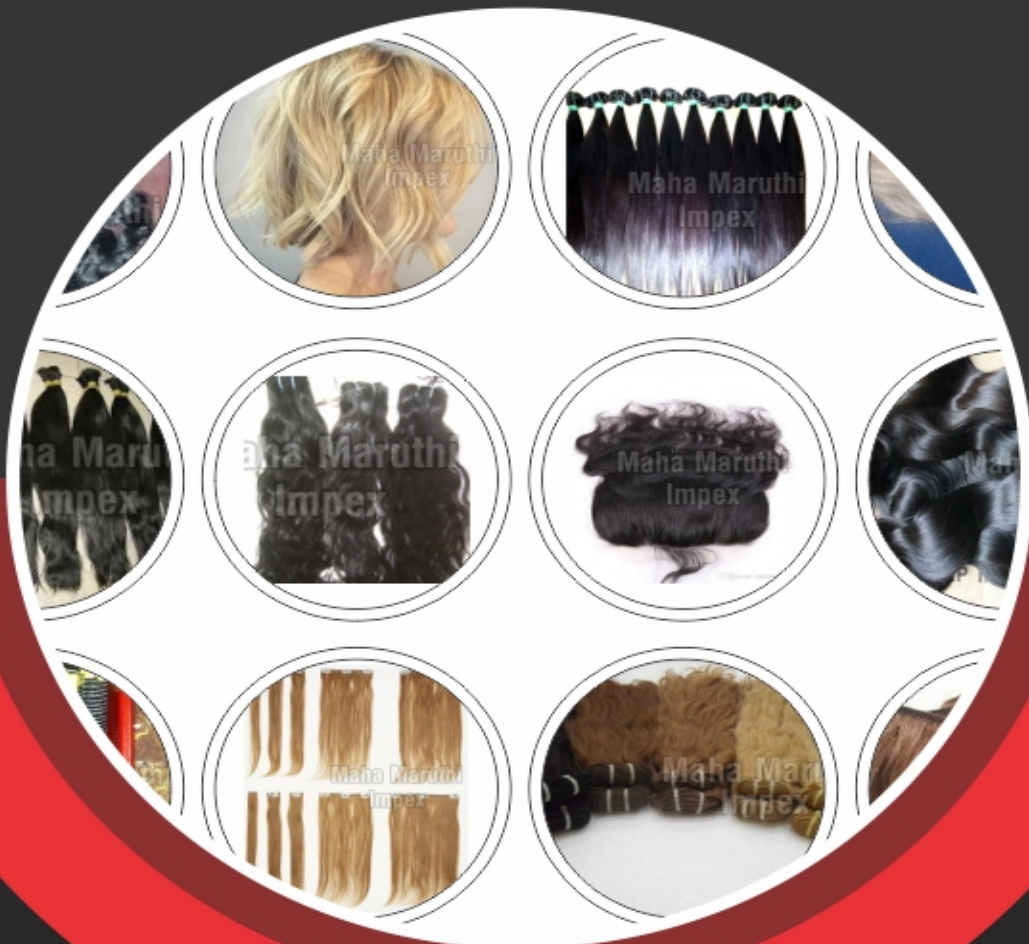

Maha Maruthi Impex

www.mahamaruthiimpex.co.in