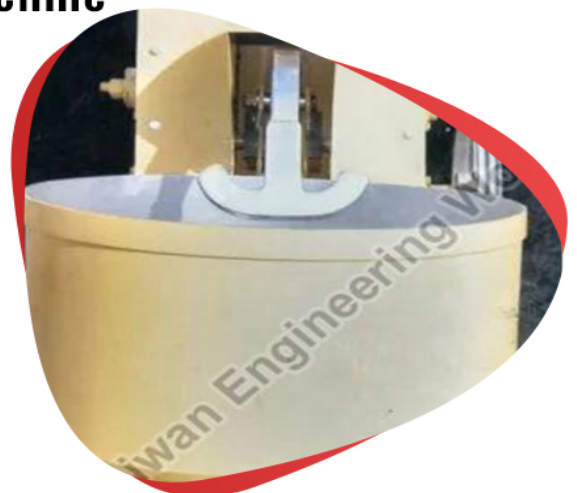

Stainless Steel Single Arm Dough Kneader Machine

Business Type	: Manufacturer, Supplier
Material	: Stainless Steel
Driven Type	: Electric
Automatic Grade	: Semi Automatic
Application	: Dough Mixing
Warranty	: 1 Years
Country of Origin	: India
Weight (kilogram)	: 80-110 kg