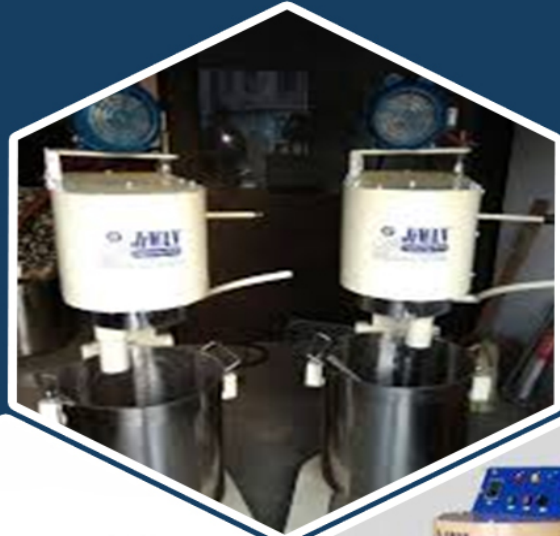

Jiwan Engineering Works

Year of Establishment 1985

OUR PRODUCTS

- Bakery Dough Kneader Machine
- Single Arm Dough Kneader Machine
- Stainless Steel Single Arm Dough Kneader Machine
- U Type Dough Kneading Machine
- Bakery Mixer Machine