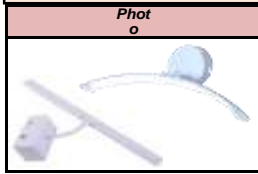

MIRROR LIGHT [1 YEAR WARRANTY]

Item	Watt	Price/Pcs
SLIM WH/WW	6W	550
CURVE WH/WW	6W	550
SLIM WH/WW	12W	1000
CURVE WH/WW	12W	1000

LED TUBELIGHT