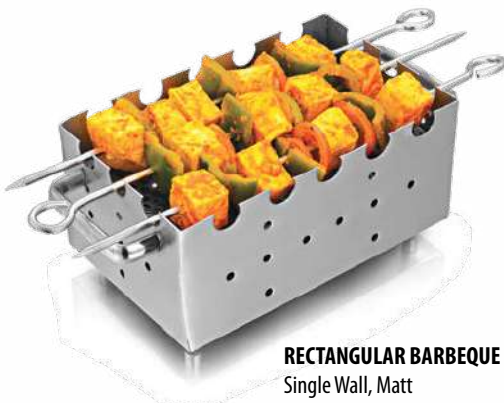

RECTANGULAR BARBEQUE
Single Wall, Matt

Item Code : MR-3RBQ-SM1
Size : No. 1
Weight : 1100gm
Dimension (cm) : 20.00 x 12.00 x 11.00

MATT / MIRROR FINISH