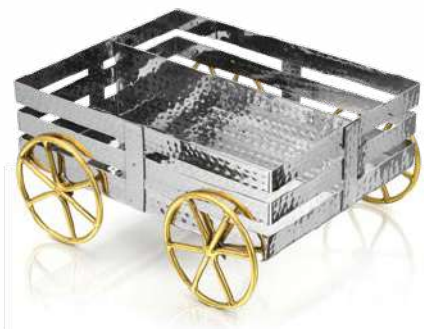

RECTANGULAR CADDY
Single Wall, Hammer

Item Code : HH-3RY-SH1
Size : No. 1
Weight : 1140gm
Dimension (cm) : 23.00 x 18.00 x 11.50

HAND HAMMERED FINISH