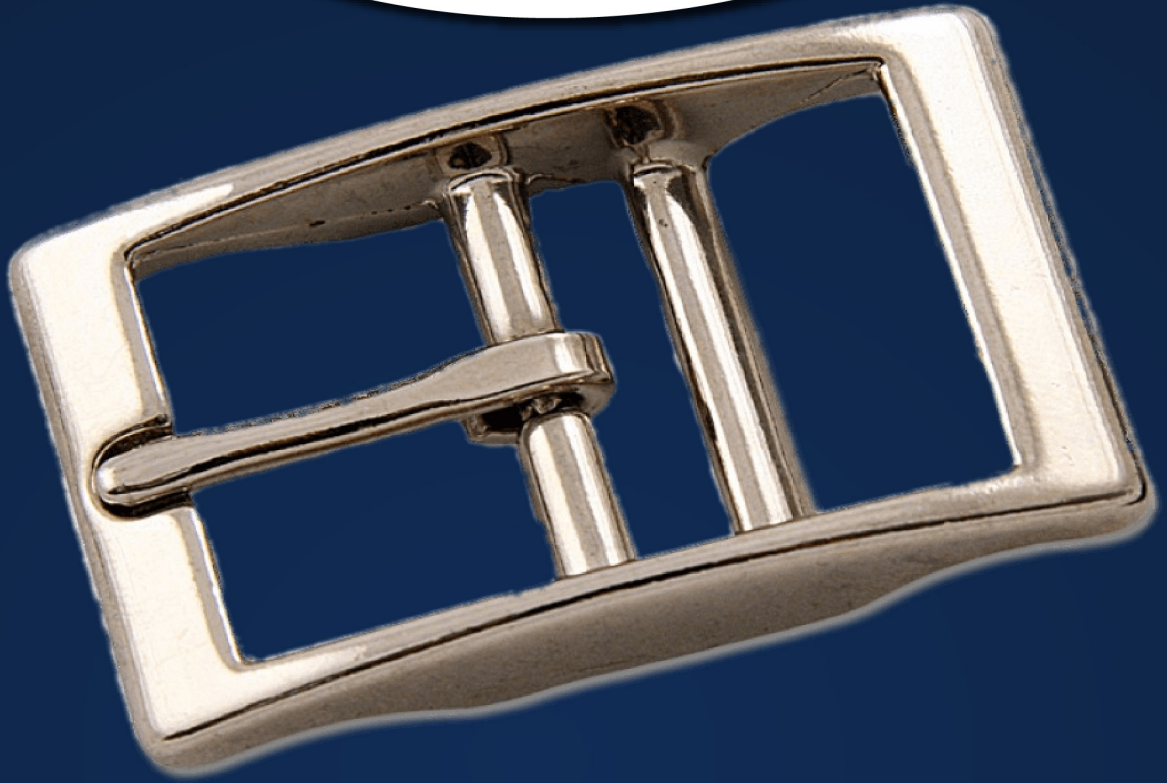

Gemini International

METAL BELT BUCKLES

METAL SNAP HOOKS

METAL EYELETS

METAL D-RINGS

METAL ZIPPER SLIDER

METAL BAG BUCKLES

METAL DOG HOOKS

METAL CHAINS

METAL SHOE CHAIN

METAL BELT ADJUSTER

METAL O-RINGS

METAL SQUARE RINGS

METAL ZIP PULLERS

MAGNETIC BUTTONS

Gemini International has climbed the ladder of success owing to the efficient management of the CEO, Mr. Sanjeev Sharma. Based in Uttar Pradesh, India, we are capable of delivering bulk and urgent order of the products all over the country.