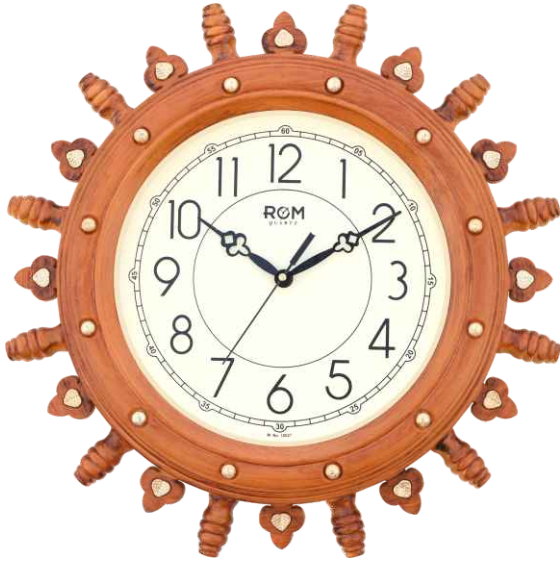

ROM

QUARTZ

PREMIUM CLOCK SERIES

Expert in
Quality
CLOCK

Model No :- 1027
Size :- 385x385 mm

Model No :- 1047
Size :- 350x350 mm

Model No :- 1057
Size :- 385x385 mm

Model No :- 1067
Size :- 390x390 mm

Model No :- 1077
Size :- 385x385 mm

Model No :- 1087
Size :- 350x350 mm

Model No :- 1097
Size :- 350x350 mm

Model No :- 1107
Size :- 390x390 mm

Model No :- 1117
Size :- 385x385 mm

Model No :- 1127
Size :- 410x410 mm