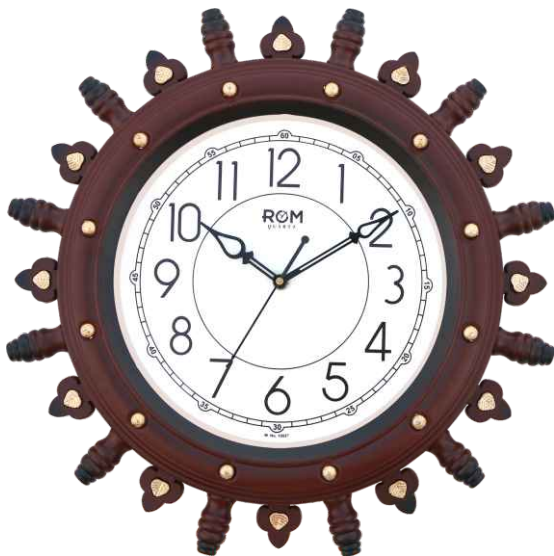

ROM

QUARTZ

PREMIUM CLOCK SERIES

Expert in
Quality
CLOCK

Model No :- 1027
Size :- 385x385 mm

Model No :- 1047
Size :- 350x350 mm

Model No :- 1057
Size :- 385x385 mm

Model No :- 1067
Size :- 390x390 mm

Model No :- 1077
Size :- 385x385 mm

Model No :- 1087
Size :- 350x350 mm

Model No :- 1097
Size :- 350x350 mm

Model No :- 1107
Size :- 390x390 mm

Model No :- 1117
Size :- 385x385 mm

Model No :- 1127
Size :- 410x410 mm

Model No :- 1137
Size :- 400x400 mm

Model No :- 1147
Size :- 395x395 mm