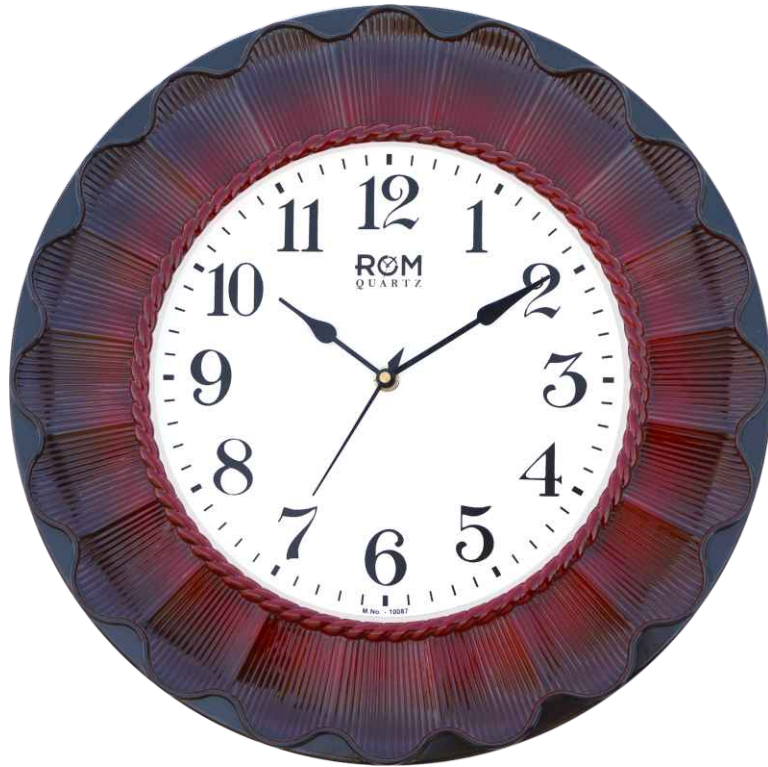

ROM

QUARTZ

PREMIUM CLOCK SERIES

Expert in
Quality
CLOCK

Model No :- 1027
Size :- 385x385 mm

Model No :- 1047
Size :- 350x350 mm

Model No :- 1057
Size :- 385x385 mm

Model No :- 1067
Size :- 390x390 mm

Model No :- 1077
Size :- 385x385 mm

Model No :- 1087
Size :- 350x350 mm

Model No :- 1097
Size :- 350x350 mm

Model No :- 1107
Size :- 390x390 mm

Model No :- 1117
Size :- 385x385 mm

Model No :- 1127
Size :- 410x410 mm

Model No :- 1137
Size :- 400x400 mm

Model No :- 1147
Size :- 395x395 mm