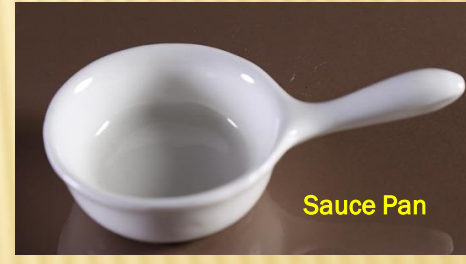

Symphony

Taj Katori 6.5cm

Sqr. Cruet Set

Spoon Rest

SMALL KATORIES

SERVING BOWLS

11" & 10" PASTA PLATE

Serving pan with Wooden Handle