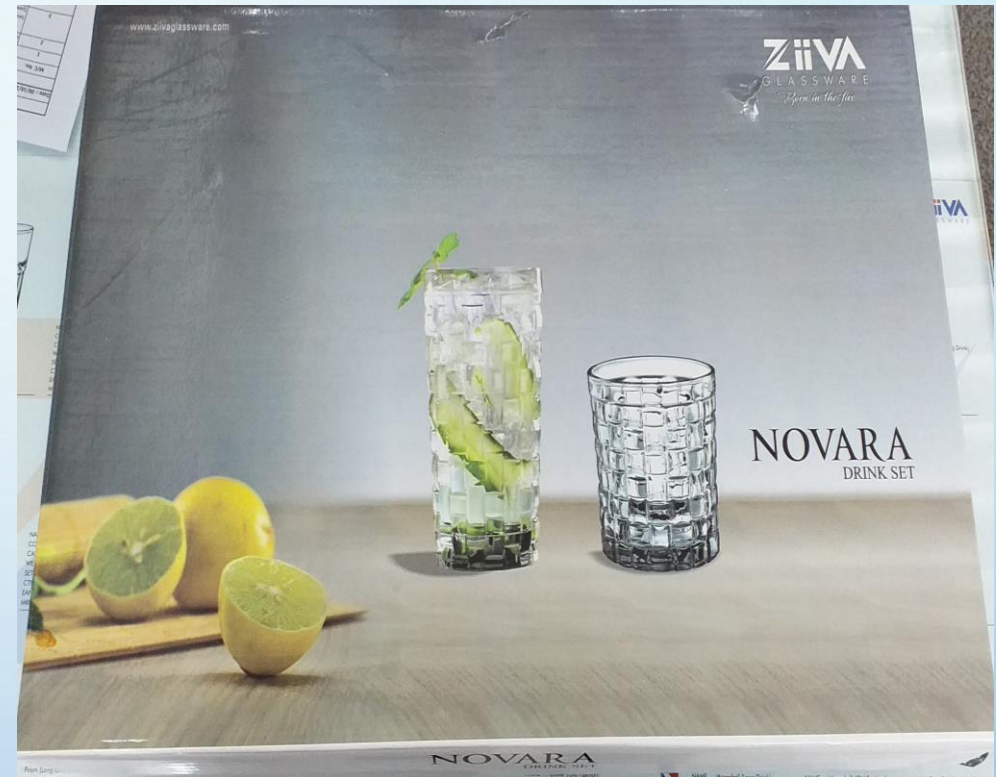

Set:-6+6 GLASS SET

Packing:-4 Set

ZIIVA
BORN IN THE FIRE..

By:-Limitless Hunch
Ph.: +91-8360712547

NOVARA DRINK SET

Set:-6+6 GLASS SET

Packing:-4 Set

ZIIVA
BORN IN THE FIRE..