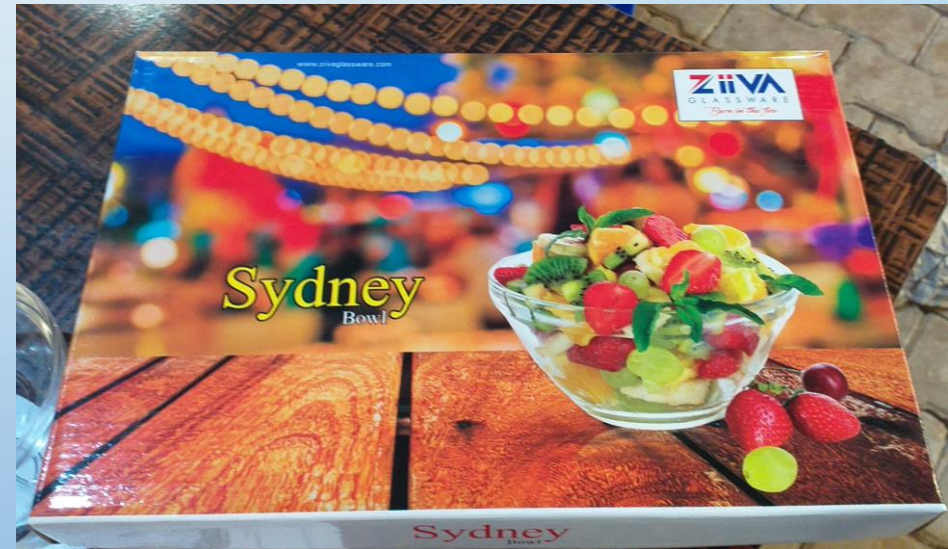

SYDNEY BOWL

- Capacity:-225ml
- Weight:-164/375gm
  - Set:-6pcs
- Packing:-10set
- MRP:-Rs.215/320

By:-Limitless Hunch
Ph.: +91-8360712547

ZIIVA
BORN IN THE FIRE..