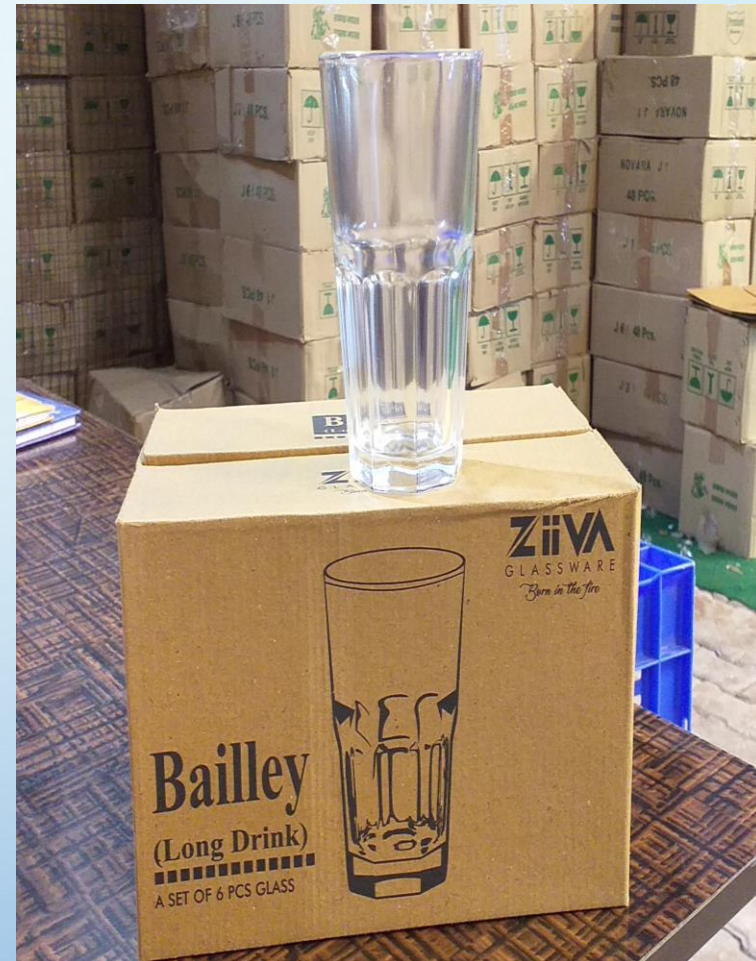

BAILEY LONG DRINK

- **Capacity:-480ml**
- **Weight:-350gm**
  - **Set:-6pcs**
- **Packing:-8set**
- **MRP:-Rs.460**

By:-Limitless Hunch
Ph.: +91-8360712547

ZIIVA
BORN IN THE FIRE..