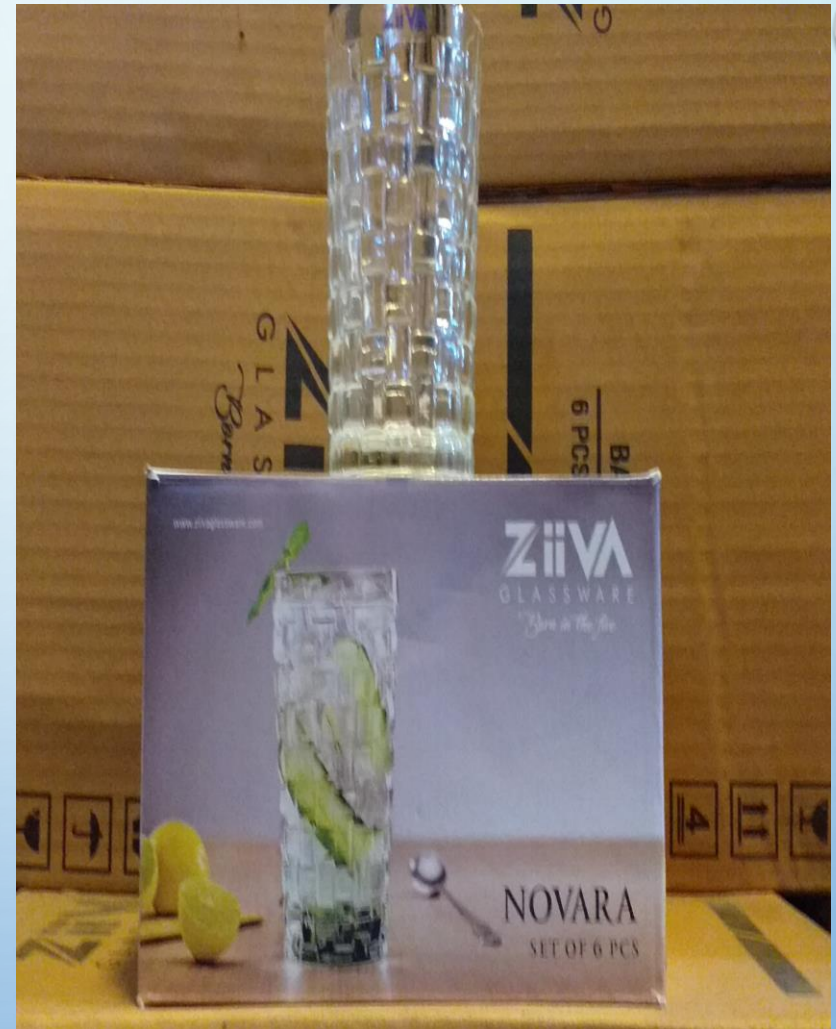

NOVARA JUICE

- **Capacity:-250ml**
- **Weight:-233gm**
 - **Set:-6pcs**
- **Packing:-8set**
- **MRP:-Rs.349**

ZIIVA
BORN IN THE FIRE..

By:-Limitless Hunch
Ph.: +91-8360712547

NOVARA LONG DRINK

- **Capacity:-288ml**
- **Weight:-303gm**
 - **Set:-6pcs**
- **Packing:-8set**
- **MRP:-Rs.399**