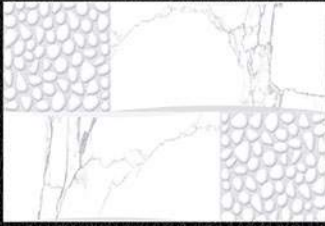

LIGHT

K1

LIGHT

12 x18

G TONE TILES LLP
Mfg. Ceramic Tiles

Design No :- 3008

Glossy Series

LIGHT ▷