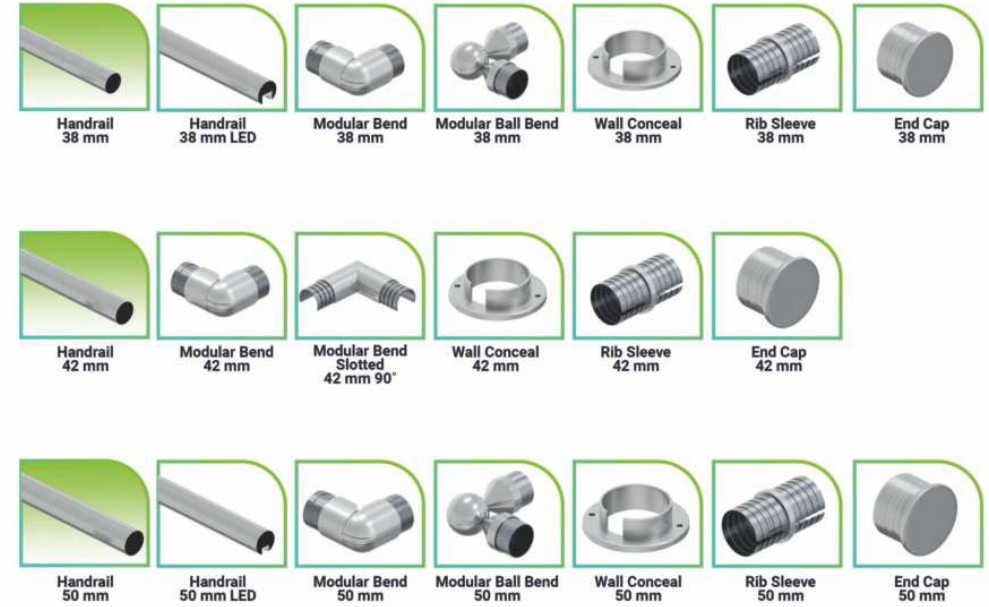

Side Mounted railing with glass and fittings

Dia.40x40mm Long Side Brackets with glass and fittings

Material : Stainless Steel 304 / 316 | Finish : Matt / Glossy
Function : Connects Glass & Handrails
Installation : Side Mounted railing with glass and fittings

Material : Stainless Steel 304 / 316 | Finish : Matt / Glossy
Function : Connects Glass & Handrails
Installation : Long Side Brackets with glass and fittings

Full Height baluster with 3 Mid rail

Material : Stainless Steel 304 / 316 | Finish : Matt / Glossy
Function : Connects Glass & Handrails
Installation : Floor Mount

- 1) Dia.40mm baluster with 3 mid rail
- 2) 40x40mm baluster with 3 mid rail
- 3) 50x10mm baluster with 3 mid rail

STEEL SERIES - HANDRAILS

ACCESSORIES - HANDRAILS

STEEL SERIES - HANDRAILS

STEEL SERIES - HANDRAILS