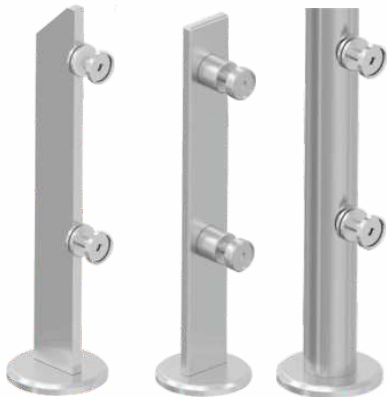

Aura - 022

Aura - 023

Aura - 024

Stainless steel Series

make it simple

Short Height Baluster with glass and fittings

50x10mm Short Height Baluster with glass and fittings
20x40mm Short Height Baluster with glass and fittings
40x40mm Short Height Baluster with glass and fittings

Material : Stainless Steel 304 / 316 | Finish : Matt / Glossy
Function : Connects Glass & Handrails
Installation : Floor Mount

Spigot Baluster with glass and fitting

50x35mm Spigot with glass and fittings
40x35mm Spigot with glass and fittings

Material : Stainless Steel 304 / 316 | **Finish :** Matt / Glossy
Function : Connects Glass & Handrails
Installation : Floor Mount

- 1)50x10mm full height railing with glass
- 2)40x40mm full height railing with glass
- 3)20x40mm full height railing with glass
- 4)Dia.40mm full height railing with glass

Side Mounted railing with glass and fittings

Dia.40x40mm Long Side Brackets with glass and fittings

Material : Stainless Steel 304 / 316 | Finish : Matt / Glossy
Function : Connects Glass & Handrails
Installation : Side Mounted railing with glass and fittings