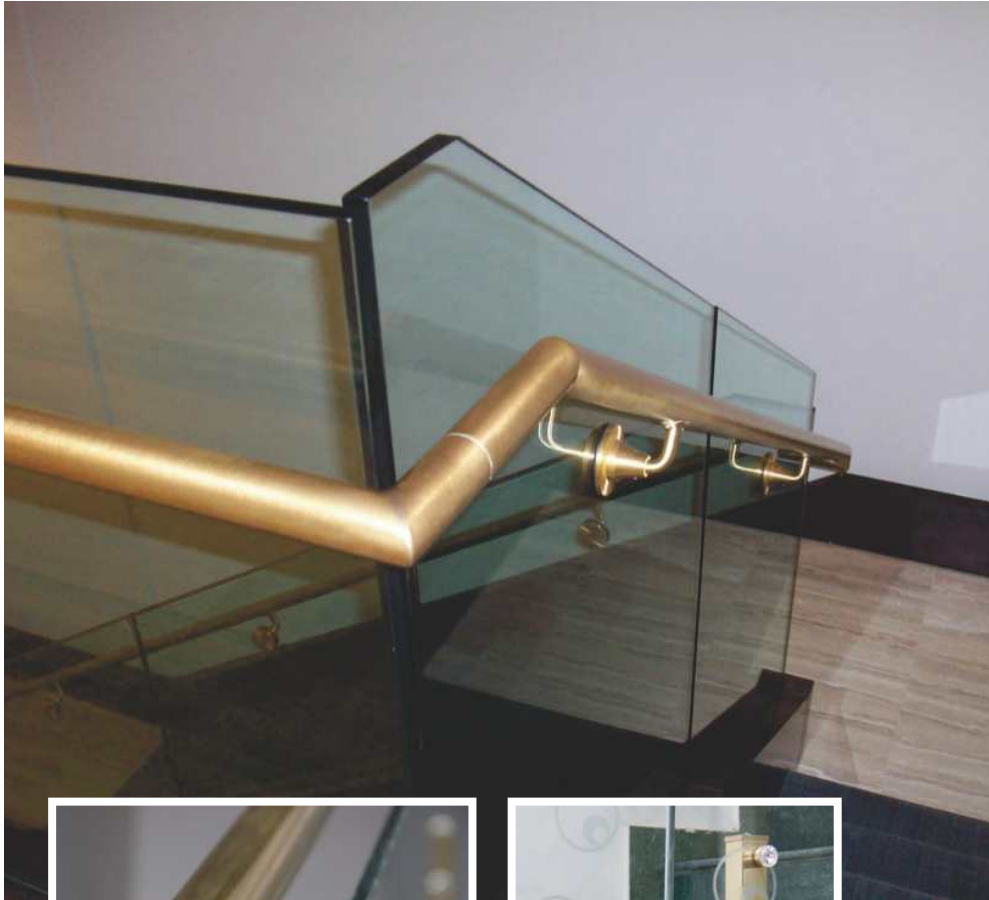

Brass Railing