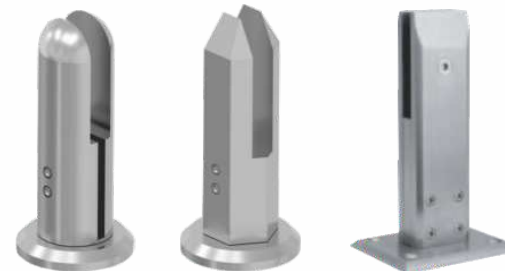

Aura - 022

Aura - 023

Aura - 024

Stainless steel Series

make it simple

Short Height Baluster with glass and fittings

50x10mm Short Height Baluster with glass and fittings
20x40mm Short Height Baluster with glass and fittings
40x40mm Short Height Baluster with glass and fittings

Material : Stainless Steel 304 / 316 | Finish : Matt / Glossy
Function : Connects Glass & Handrails
Installation : Floor Mount

Spigot Baluster with glass and fitting

50x35mm Spigot with glass and fittings
40x35mm Spigot with glass and fittings

Material : Stainless Steel 304 / 316 | **Finish :** Matt / Glossy
Function : Connects Glass & Handrails
Installation : Floor Mount

- 1)50x10mm full height railing with glass
- 2)40x40mm full height railing with glass
- 3)20x40mm full height railing with glass
- 4)Dia.40mm full height railing with glass