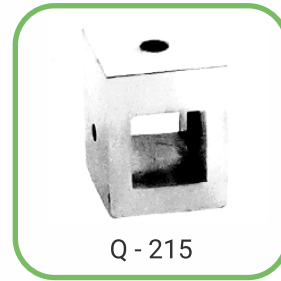

Material : Stainless Steel 304 / 316 | **Finish :** Matt / Glossy
Function : Connects Glass & Handrails
Installation : Floor Mount

- 1)50x10mm full height railing with glass
- 2)40x40mm full height railing with glass
- 3)20x40mm full height railing with glass
- 4)Dia.40mm full height railing with glass

Side Mounted railing with glass and fittings

Dia.40x40mm Long Side Brackets with glass and fittings

Material : Stainless Steel 304 / 316 | Finish : Matt / Glossy
Function : Connects Glass & Handrails
Installation : Side Mounted railing with glass and fittings

Material : Stainless Steel 304 / 316 | Finish : Matt / Glossy
Function : Connects Glass & Handrails
Installation : Long Side Brackets with glass and fittings

Full Height baluster with 3 Mid rail

Material : Stainless Steel 304 / 316 | Finish : Matt / Glossy
Function : Connects Glass & Handrails
Installation : Floor Mount

- 1) Dia.40mm baluster with 3 mid rail
- 2) 40x40mm baluster with 3 mid rail
- 3) 50x10mm baluster with 3 mid rail

STEEL SERIES - HANDRAILS

ACCESSORIES - HANDRAILS

STEEL SERIES - HANDRAILS

STEEL SERIES - HANDRAILS