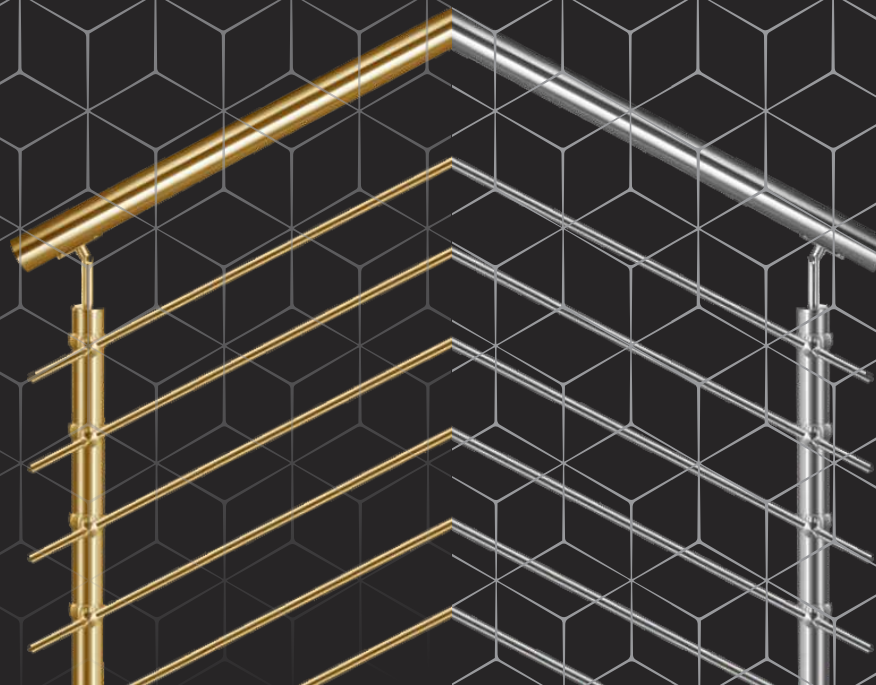

**ENHANCING SAFETY
THROUGH INNOVATION**

3 arrows architectural hardware solution
Rajkot.

Contact number:
+91 88666 18967
+91 94292 43146
+91 90331 57673

info@seyonhardware.com

Alluminium Series

A team which comprised of innovative people that are expert in area of engineering, designing, manufacturing & project management. We provide end to end railing solutions to our customers.