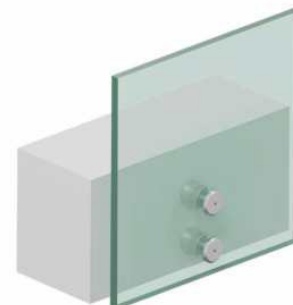

Material : Stainless Steel 304 / 316 | Finish : Matt / Glossy
Function : Connects Glass & Handrails
Installation : Floor Mount

Spigot Baluster with glass and fitting

50x35mm Spigot with glass and fittings
40x35mm Spigot with glass and fittings

Material : Stainless Steel 304 / 316 | **Finish :** Matt / Glossy
Function : Connects Glass & Handrails
Installation : Floor Mount

- 1)50x10mm full height railing with glass
- 2)40x40mm full height railing with glass
- 3)20x40mm full height railing with glass
- 4)Dia.40mm full height railing with glass

Side Mounted railing with glass and fittings

Dia.40x40mm Long Side Brackets with glass and fittings

Material : Stainless Steel 304 / 316 | Finish : Matt / Glossy
Function : Connects Glass & Handrails
Installation : Side Mounted railing with glass and fittings

Material : Stainless Steel 304 / 316 | Finish : Matt / Glossy
Function : Connects Glass & Handrails
Installation : Long Side Brackets with glass and fittings

Full Height baluster with 3 Mid rail

Material : Stainless Steel 304 / 316 | Finish : Matt / Glossy
Function : Connects Glass & Handrails
Installation : Floor Mount