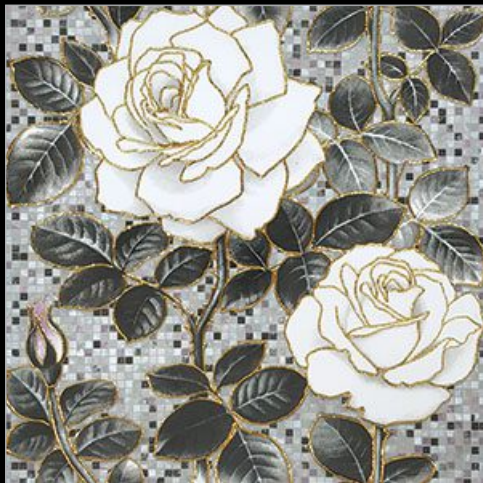

G19-A

G19-B

Decorative Polishing vitrified
600x600mm
Golden Single Piece

G20-A

G20-B

Decorative Polishing vitrified
600x600mm
Golden Single Piece

G21-A

G21-B