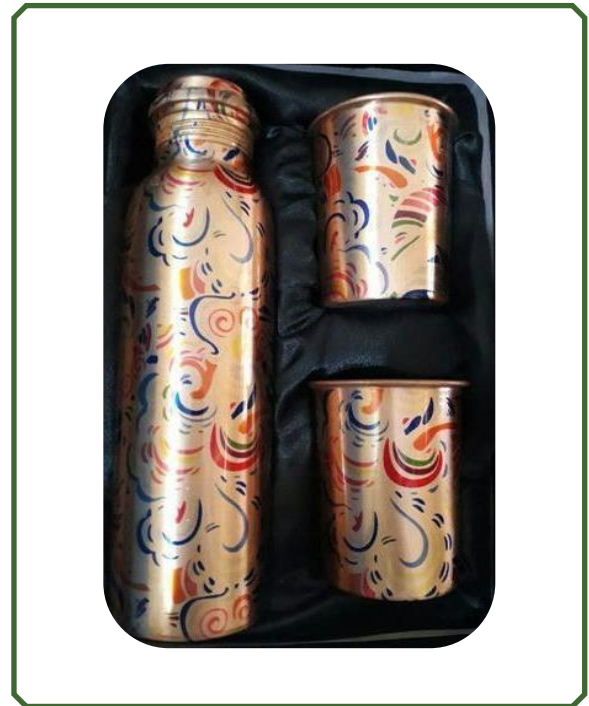

Glass - 65gms,180ml

Bottle - 290 gms,950ml

PVC-123

Meena Bottle Glass Set

Glass - 65gms,180ml

Bottle - 290 gms,950ml

PVC-124

Sublimation Bottle Glass Set

Glass- 65gms,180ml

Bottle- 290 gms,950ml

PVC-125

Sparkle Bottle Glass Set

Glass - 65gms,180ml

Bottle - 290 gms,950ml

PVC-126

Beer Mug