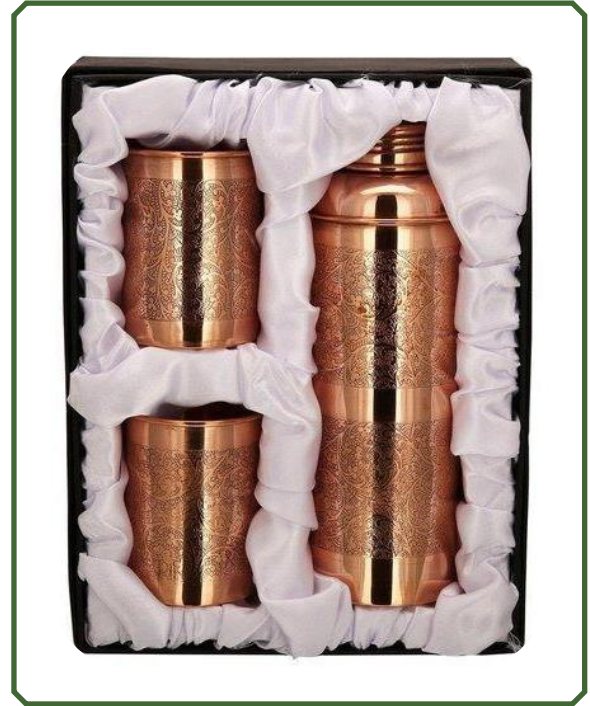

Capacity 950ml

Weight 290 -300gms

PVC-117

Hammered Bottle Glass Set

Glass - 65gms,180ml

Bottle - 290 gms,950ml

PVC-118

Etching Bottle Glass Set