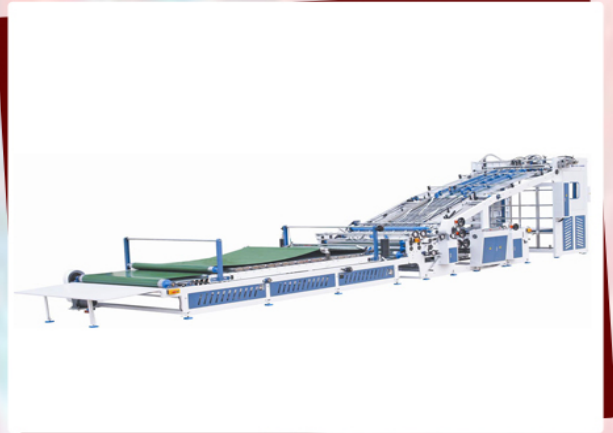

**Fully Automatic Flute
Laminator**