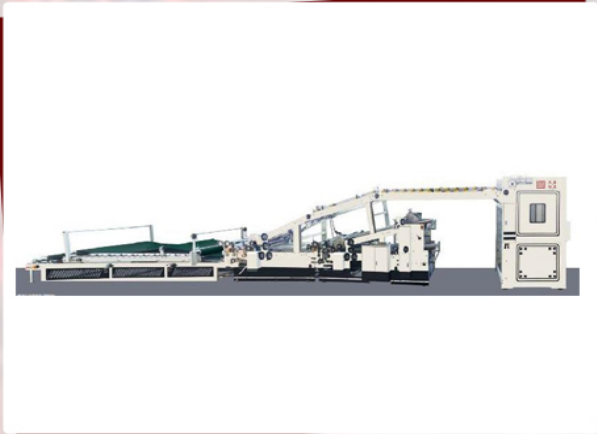

**Nagpal Chengyuan 1450
Automatic Three-in-one
5 Ply Flute Laminating
Machine**