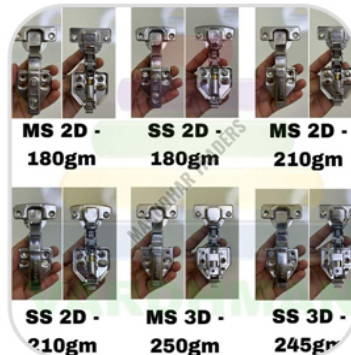

Stainless Steel Flat Telescopic Channel

Stainless Steel Telescopic Drawer Channel

Zinc Telescopic Drawer Channel

SHELF BUTTONS

Chrome Shelf Button

Matt Black Shelf Button

PVC Gold Shelf Button

PVC Rose Gold Shelf Button

FEVICOL ADHESIVE

Euro Ultra 2 in 1 Fevicol Adhesive

Falcofix WR Fevicol Adhesive

Falcofix WR Gold Fevicol Adhesive

Marine Fevicol Adhesive

SOFT CLOSE MILD STEEL HINGES

180 gm Soft Close Mild Steel Hinge

210 gm Soft Close Mild Steel Hinge