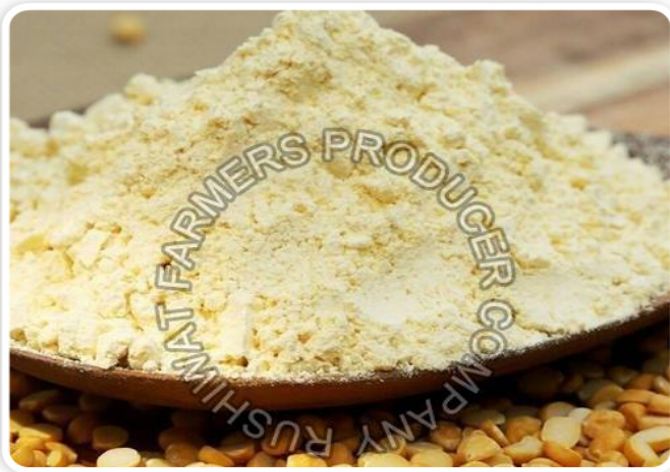

◆ Erode Turmeric Bulbs

SPECIFICATIONS

Type	Erode
Shelf Life	12 Months
Color	Yellow
Place of Origin	India
Availability	Round the Year
Flavor	Strong

Our Products

• Erode Turmeric Powder

SPECIFICATIONS

Type	Erode
Cultivation Type	Organic
Color	Yellow
Processing Type	Sun Dried
Form	Powder
Packaging Type	Plastic Pouch

• Organic Turmeric Powder

SPECIFICATIONS

Cultivation Type	Organic
Shelf Life	1 years
Color	Yellow, Yellow
Processing Type	Sun Dried
Packaging Type	Plastic Pouch
Potassium	72%

Our Products

• Wheat Flour

SPECIFICATIONS

Cultivation Type	Organic
Color	White
Feature	High In Protein
Packaging Type	Jute Bag, Plastic Bag
Packaging Size	10-20kg
Calories	351 Kcal Per 100 gm

• Gram Flour

SPECIFICATIONS

Shelf Life	1 Year
Color	Yellow
Feature	Good For Health
Form	Powder
Packaging Type	Plastic Packets
Calcium	4 %
Place of Origin	India

Our Products

• Desi Black Chickpeas

SPECIFICATIONS

Cultivation Type	Organic
Shelf Life	12 Months
Color	Brown
Moisture	8%
Speciality	High in Protein
Potassium	875 mg/100g

• Soybean Seeds

SPECIFICATIONS

Cultivation Type	Organic
Packaging Type	Packed in plastic bags
Fiber	37 % Per 9.3g
Moisture Content	10%
Total Fat	31 % Per 20g
Place of Origin	India