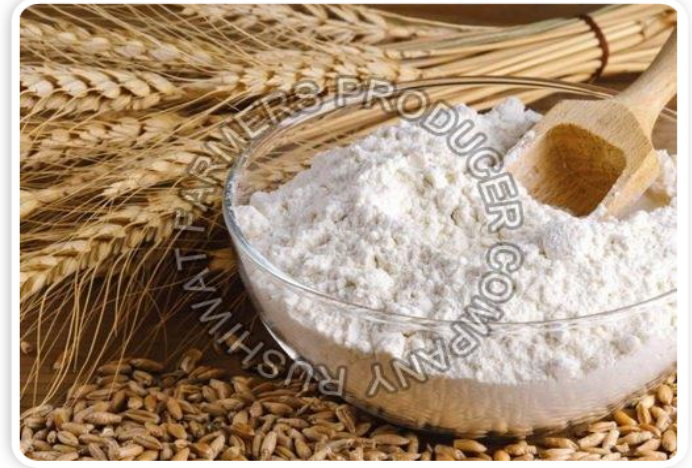

◆ Erode Turmeric Bulbs

SPECIFICATIONS

Type	Erode
Shelf Life	12 Months
Color	Yellow
Place of Origin	India
Availability	Round the Year
Flavor	Strong

Our Products

• Erode Turmeric Powder

SPECIFICATIONS

Type	Erode
Cultivation Type	Organic
Color	Yellow
Processing Type	Sun Dried
Form	Powder
Packaging Type	Plastic Pouch

• Organic Turmeric Powder

SPECIFICATIONS

Cultivation Type	Organic
Shelf Life	1 years
Color	Yellow, Yellow
Processing Type	Sun Dried
Packaging Type	Plastic Pouch
Potassium	72%

Our Products

• Wheat Flour

SPECIFICATIONS

Cultivation Type	Organic
Color	White
Feature	High In Protein
Packaging Type	Jute Bag, Plastic Bag
Packaging Size	10-20kg
Calories	351 Kcal Per 100 gm

• Gram Flour

SPECIFICATIONS

Shelf Life	1 Year
Color	Yellow
Feature	Good For Health
Form	Powder
Packaging Type	Plastic Packets
Calcium	4 %
Place of Origin	India

Our Products

• Desi Black Chickpeas

SPECIFICATIONS

Cultivation Type	Organic
Shelf Life	12 Months
Color	Brown
Moisture	8%
Speciality	High in Protein
Potassium	875 mg/100g

• Soybean Seeds

SPECIFICATIONS

Cultivation Type	Organic
Packaging Type	Packed in plastic bags
Fiber	37 % Per 9.3g
Moisture Content	10%
Total Fat	31 % Per 20g
Place of Origin	India