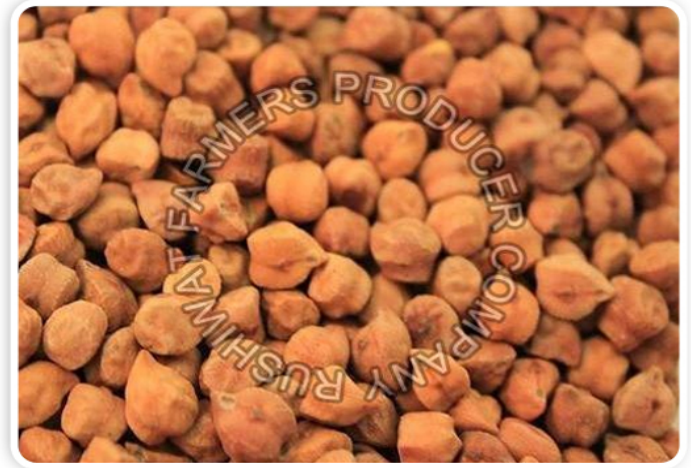

• Organic Turmeric Powder

SPECIFICATIONS

Cultivation Type	Organic
Shelf Life	1 years
Color	Yellow, Yellow
Processing Type	Sun Dried
Packaging Type	Plastic Pouch
Potassium	72%

Our Products

• Wheat Flour

SPECIFICATIONS

Cultivation Type	Organic
Color	White
Feature	High In Protein
Packaging Type	Jute Bag, Plastic Bag
Packaging Size	10-20kg
Calories	351 Kcal Per 100 gm

• Gram Flour

SPECIFICATIONS

Shelf Life	1 Year
Color	Yellow
Feature	Good For Health
Form	Powder
Packaging Type	Plastic Packets
Calcium	4 %
Place of Origin	India

Our Products

• Desi Black Chickpeas

SPECIFICATIONS

Cultivation Type	Organic
Shelf Life	12 Months
Color	Brown
Moisture	8%
Speciality	High in Protein
Potassium	875 mg/100g

• Soybean Seeds

SPECIFICATIONS

Cultivation Type	Organic
Packaging Type	Packed in plastic bags
Fiber	37 % Per 9.3g
Moisture Content	10%
Total Fat	31 % Per 20g
Place of Origin	India