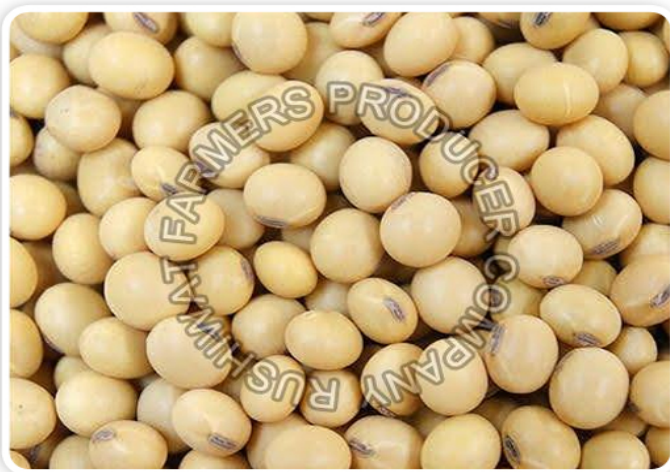

• Organic Turmeric Powder

SPECIFICATIONS

Cultivation Type	Organic
Shelf Life	1 years
Color	Yellow, Yellow
Processing Type	Sun Dried
Packaging Type	Plastic Pouch
Potassium	72%

Our Products

• Wheat Flour

SPECIFICATIONS

Cultivation Type	Organic
Color	White
Feature	High In Protein
Packaging Type	Jute Bag, Plastic Bag
Packaging Size	10-20kg
Calories	351 Kcal Per 100 gm

• Gram Flour

SPECIFICATIONS

Shelf Life	1 Year
Color	Yellow
Feature	Good For Health
Form	Powder
Packaging Type	Plastic Packets
Calcium	4 %
Place of Origin	India

Our Products

• Desi Black Chickpeas

SPECIFICATIONS

Cultivation Type	Organic
Shelf Life	12 Months
Color	Brown
Moisture	8%
Speciality	High in Protein
Potassium	875 mg/100g

• Soybean Seeds

SPECIFICATIONS

Cultivation Type	Organic
Packaging Type	Packed in plastic bags
Fiber	37 % Per 9.3g
Moisture Content	10%
Total Fat	31 % Per 20g
Place of Origin	India