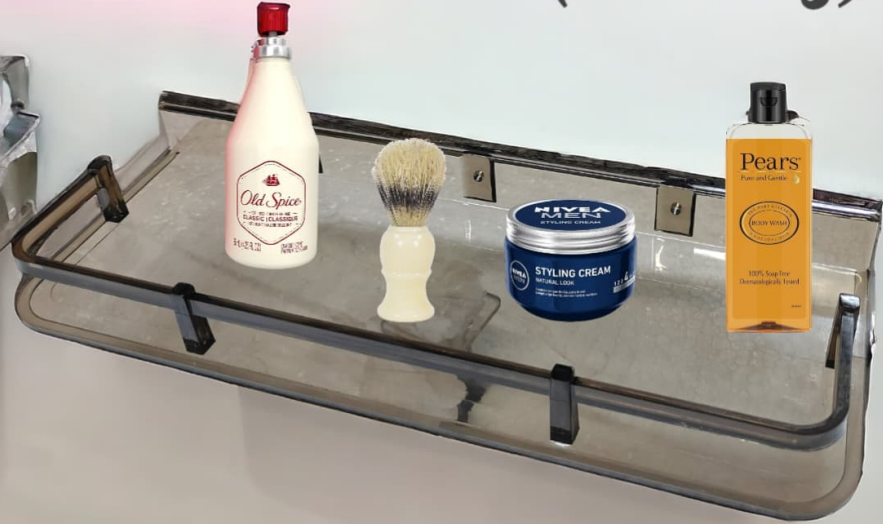

 VRGLASSINDUSTRIES

VR 18" SHELF

Apple Brush Holder

*Made
In
Crystal
Material*