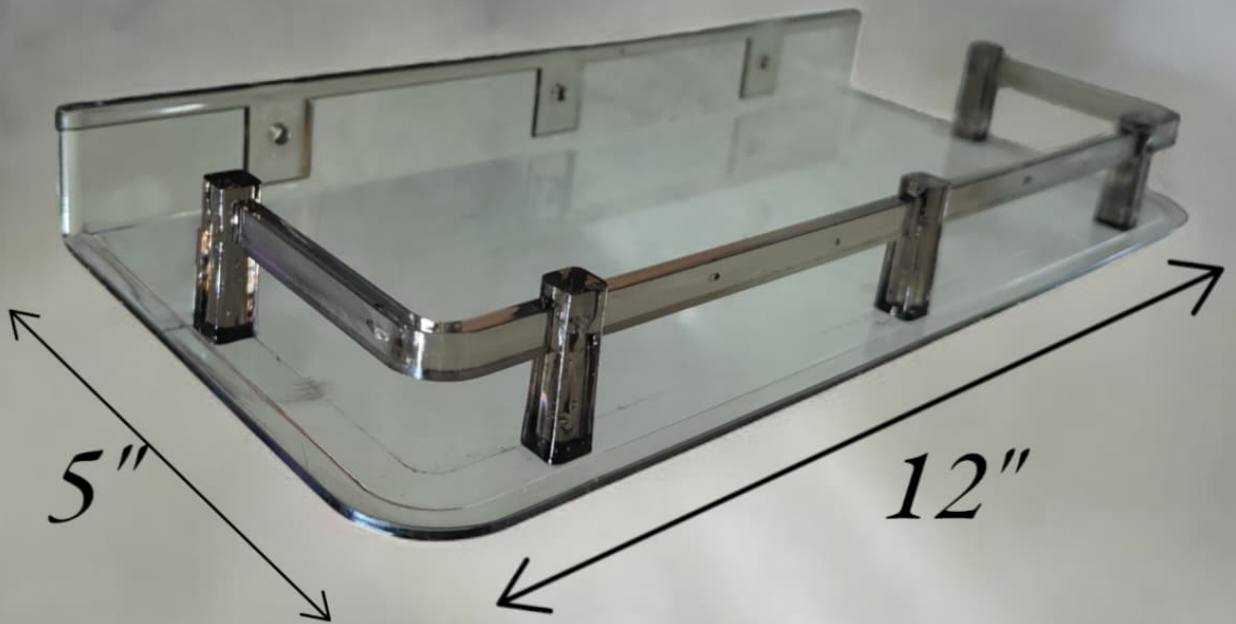

 VRGLASSINDUSTRIES

Set Top Box Shelf

100% PC
material

Size 9.2" x 12.2"

VRGLASSINDUSTRIES

16" Deluxe Shelf

 VRGLASSINDUSTRIES

Dual Soap Dish

Size 12"

5 in 1

100%PC
material

9.5 cm

22 cm

30 cm

VR Towel Ring

100% PC
material

VRGLASSINDUSTRIES

SSD

100%
PC
material

10 cm

12.5 cm

12" Recto

100%
Virgin
PC
Material

15" Recto (smoky)