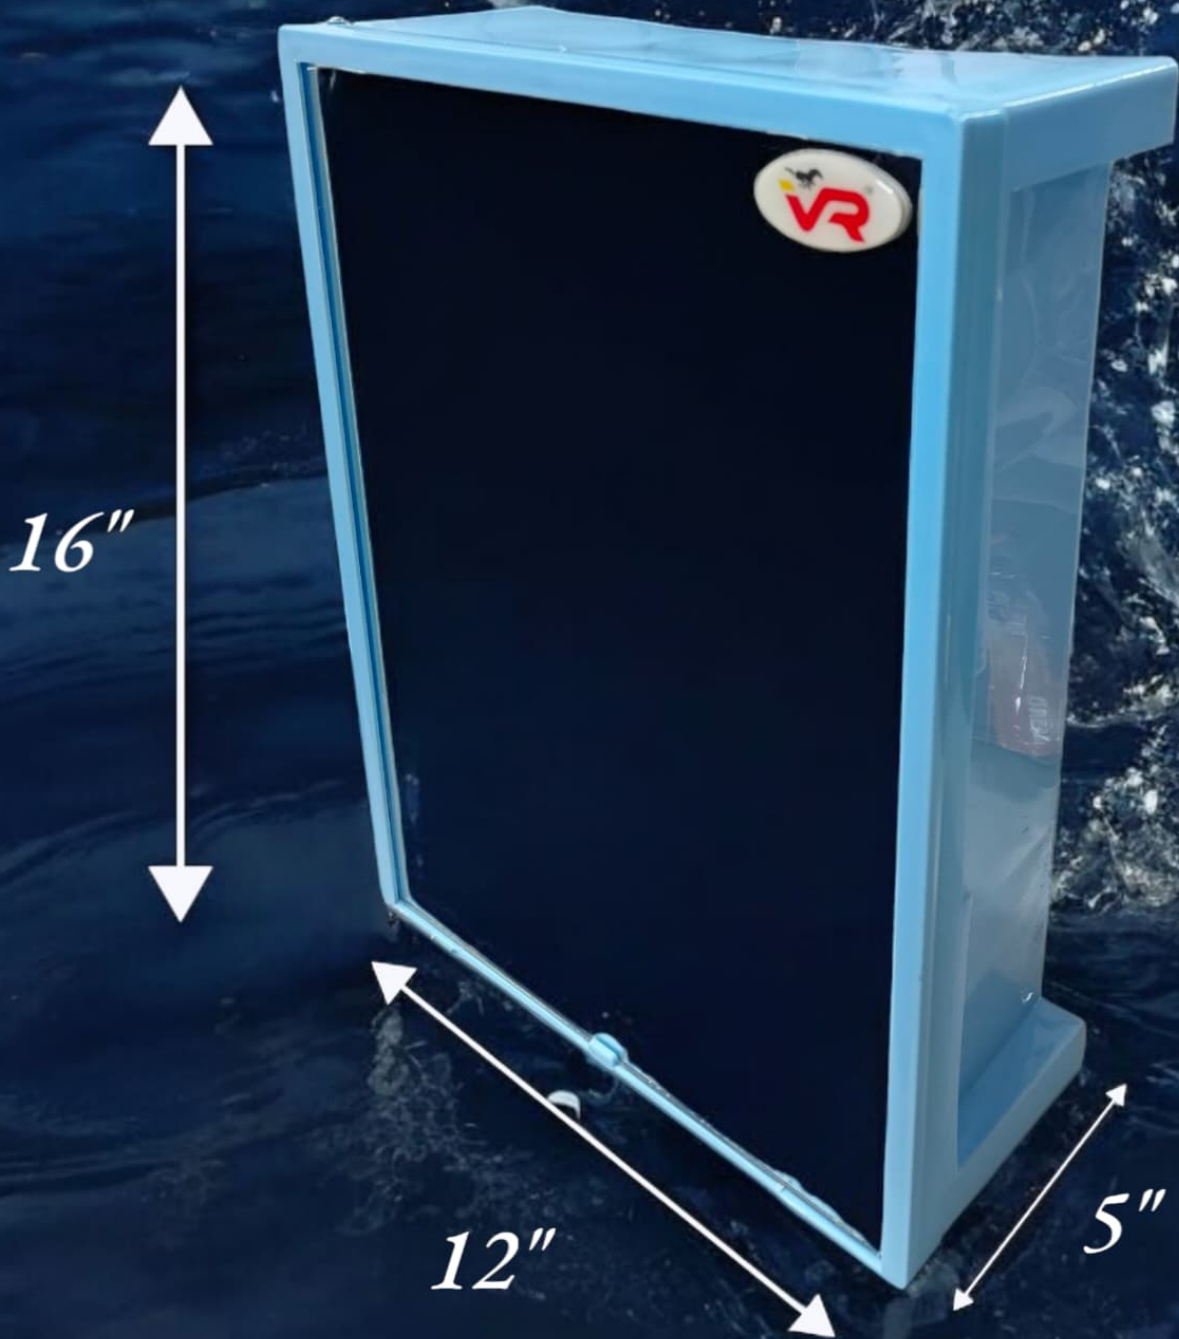

Surya mirror

Mirror size 5"

Frame size 7"

VRGLASSINDUSTRIES

 **VRGLASSINDUSTRIES**

Grace Cabinet

Code - 200

VRGLASSINDUSTRIES