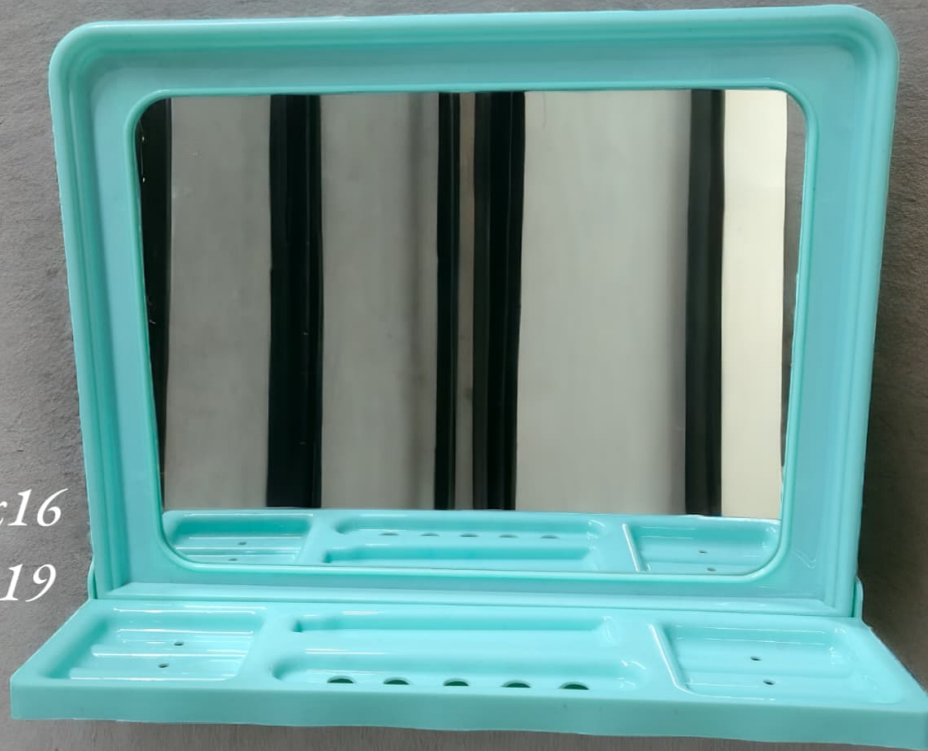

Crystal Mirror

*Available
In
2mm
&
3mm
Mirror
Thickness*

*Mirror size 12x16
Frame size 15x19*