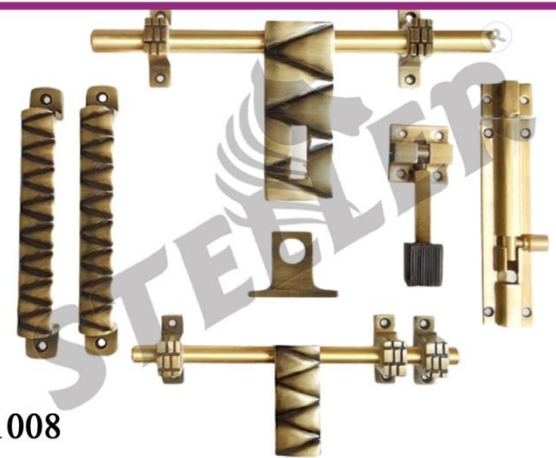

SIZE	
W.M. DOORKITS 10"	1875
ALDROP 10" (2+1)	945
LATCH 8"	705
HANDLE 6"	234

MO.1008