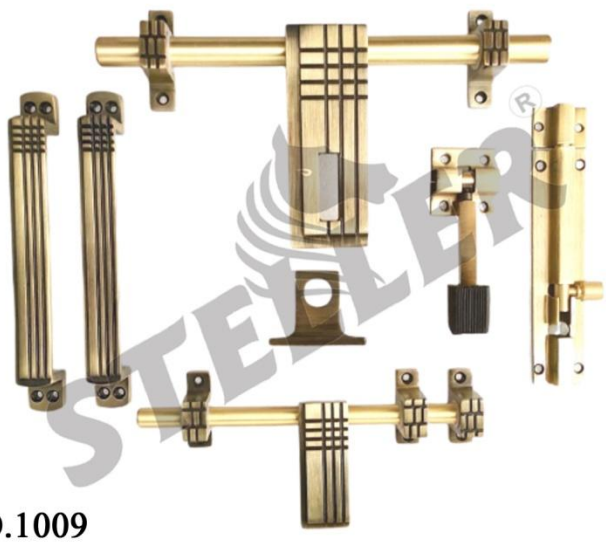

MO.1009

SIZE	
W.M. DOORKITS 10"	1875
ALDROP 10" (2+1)	945
LATCH 8"	705
HANDLE 6"	234