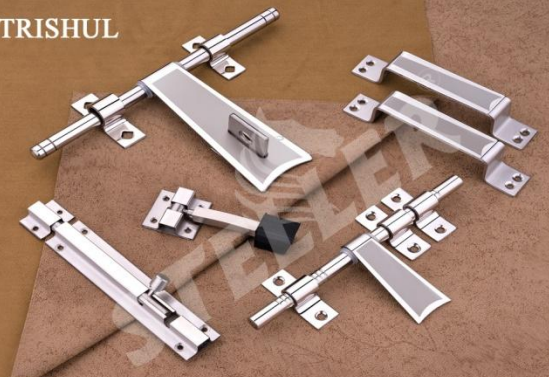

MO.ULTI LAHER

MO.TRISHUL