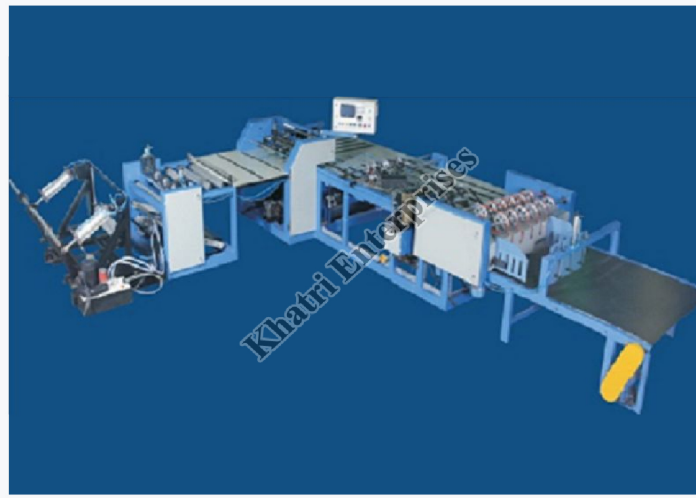

OTHER PRODUCTS

Fully Automatic Cement Bag Making Machine

Voltage

440V

Capacity

100-200kg/h

Finishing

Powder Coated

Operating Mode

Fully Automatic

Corrosion Resistance

Yes

Power Range

9-12kw

Specialities

Rust Proof, Easy To Operate

Minimum Order Quantity

As per Requirement