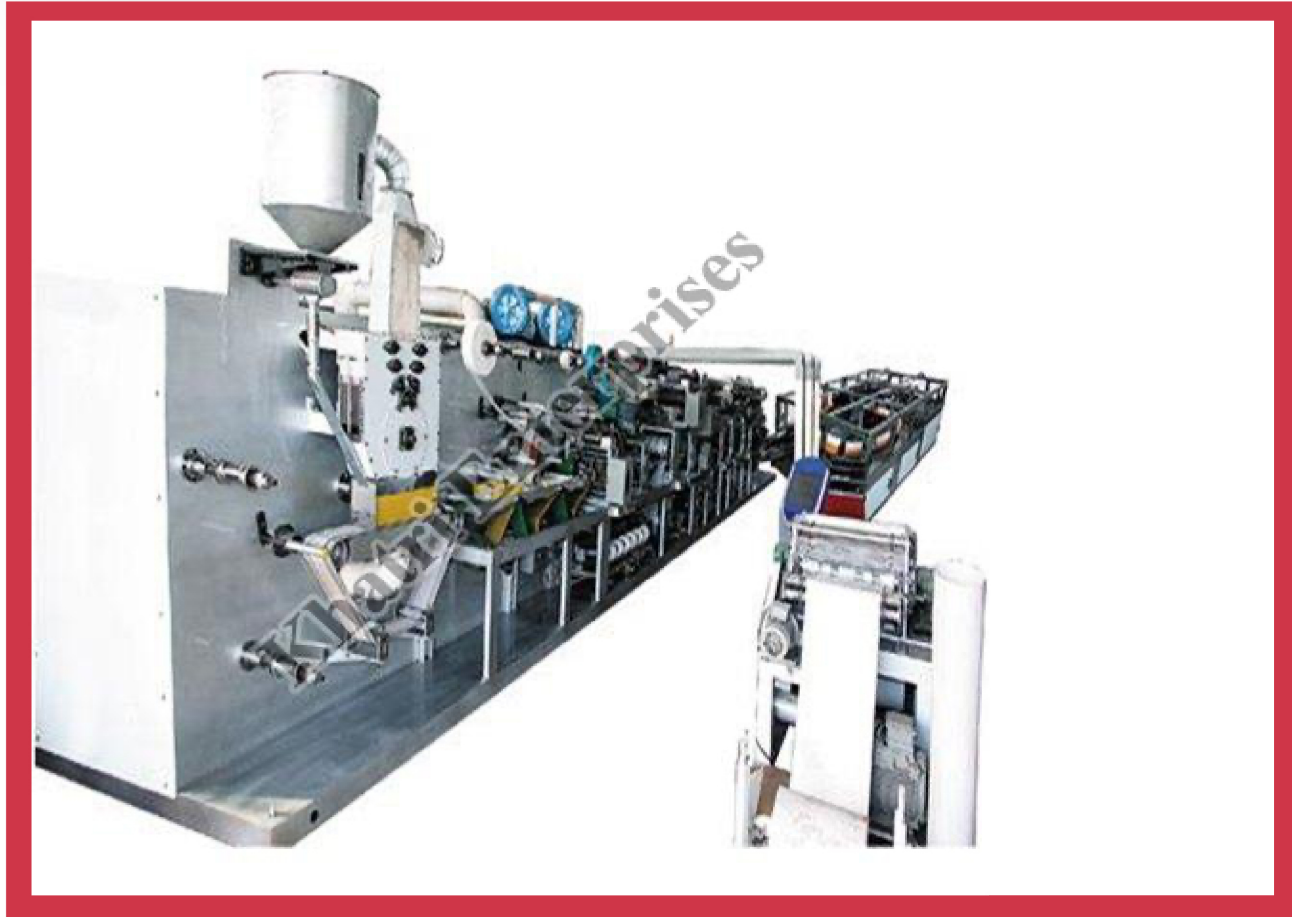

# OTHER PRODUCTS

Fully Automatic Servo Baby Diaper Making Machine

Type	Baby Diaper Making Machine`
Weight	1000-2000kg
Voltage	380V, 440V
Automatic Grade	Fully Automatic
Power	7-9kw
Driven Type	Electric
Minimum Order Quantity	As per Requirement