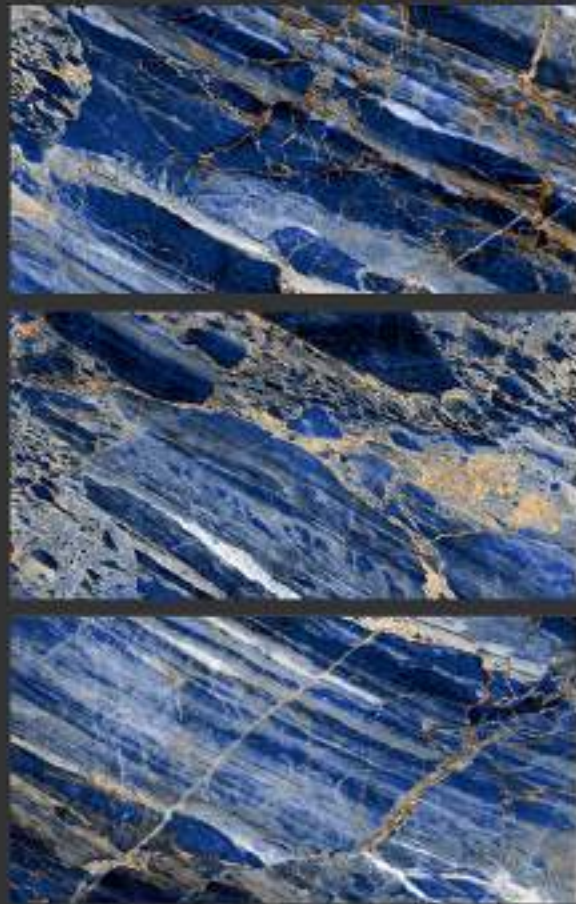

PGVT
800x1600

WONDER ONYX

HIGH GLOSS FINISH

PGVT
800x1600

ALASKA ORCHID

HIGH GLOSS FINISH

PGVT
800x1600

AMAZONITE AZUL BLUE