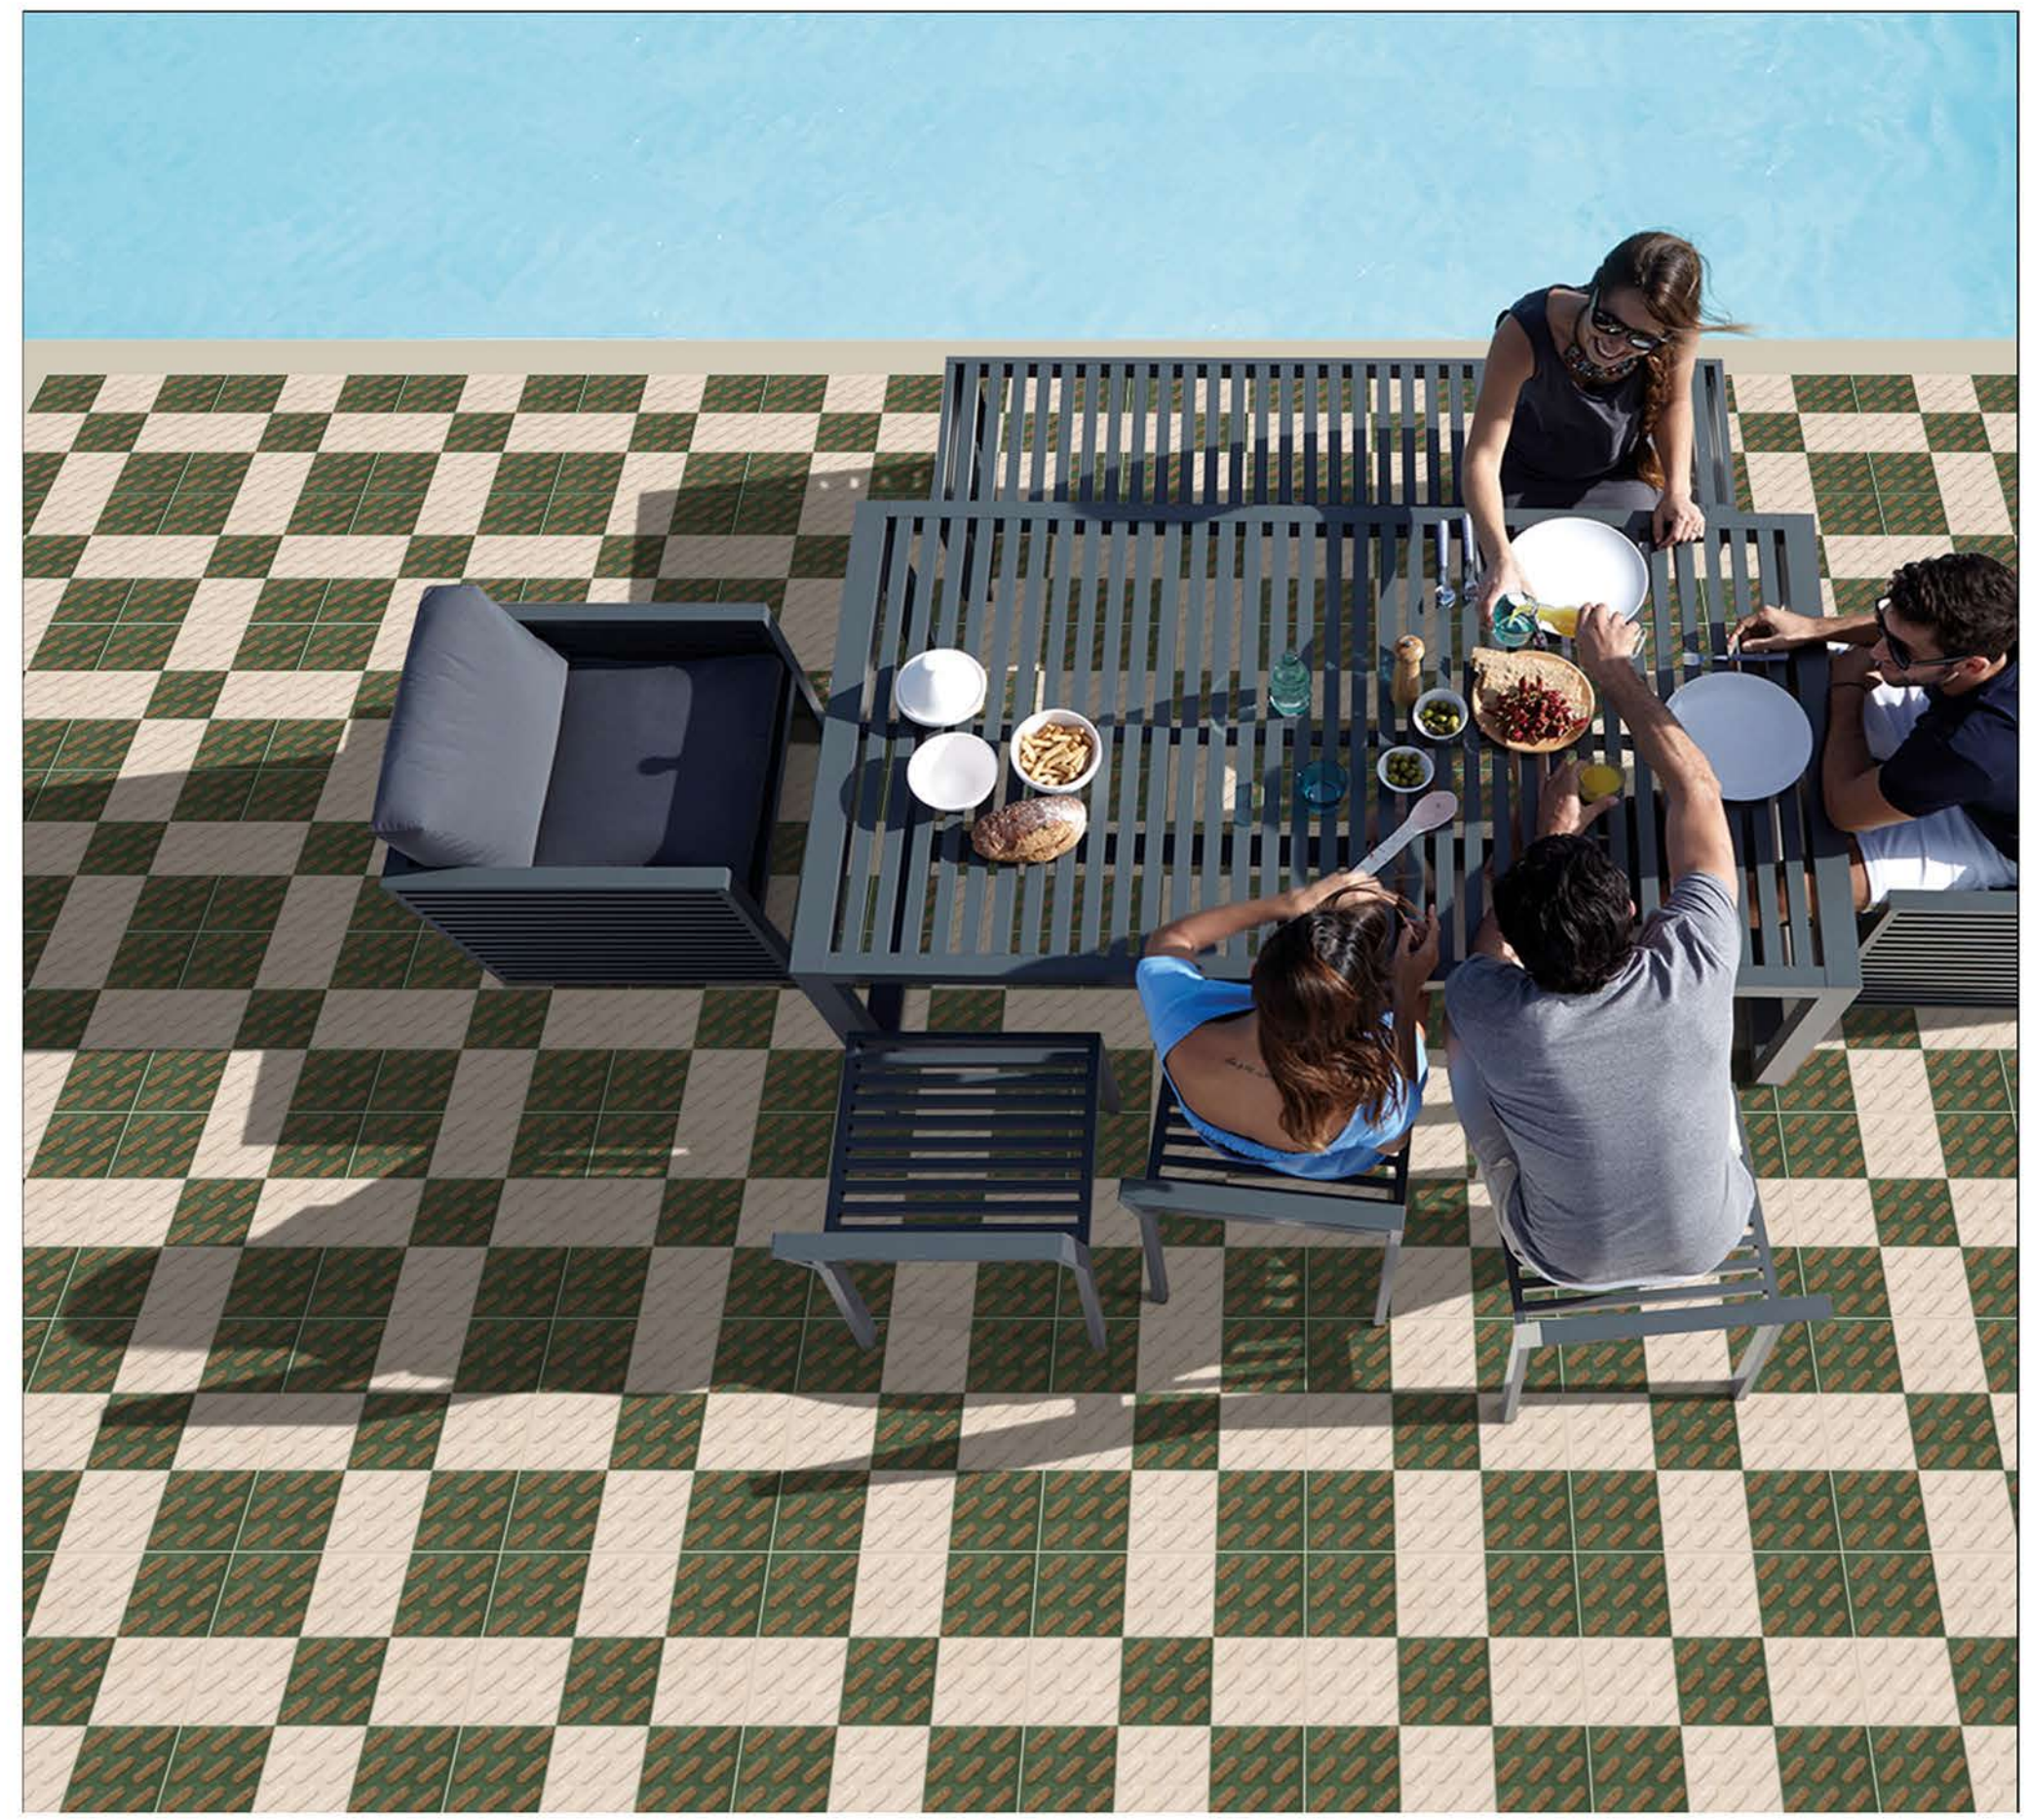

■ G-019

DIGITAL PARKING TILES

285x285 MM

■ PUNCH
■ PLAIN