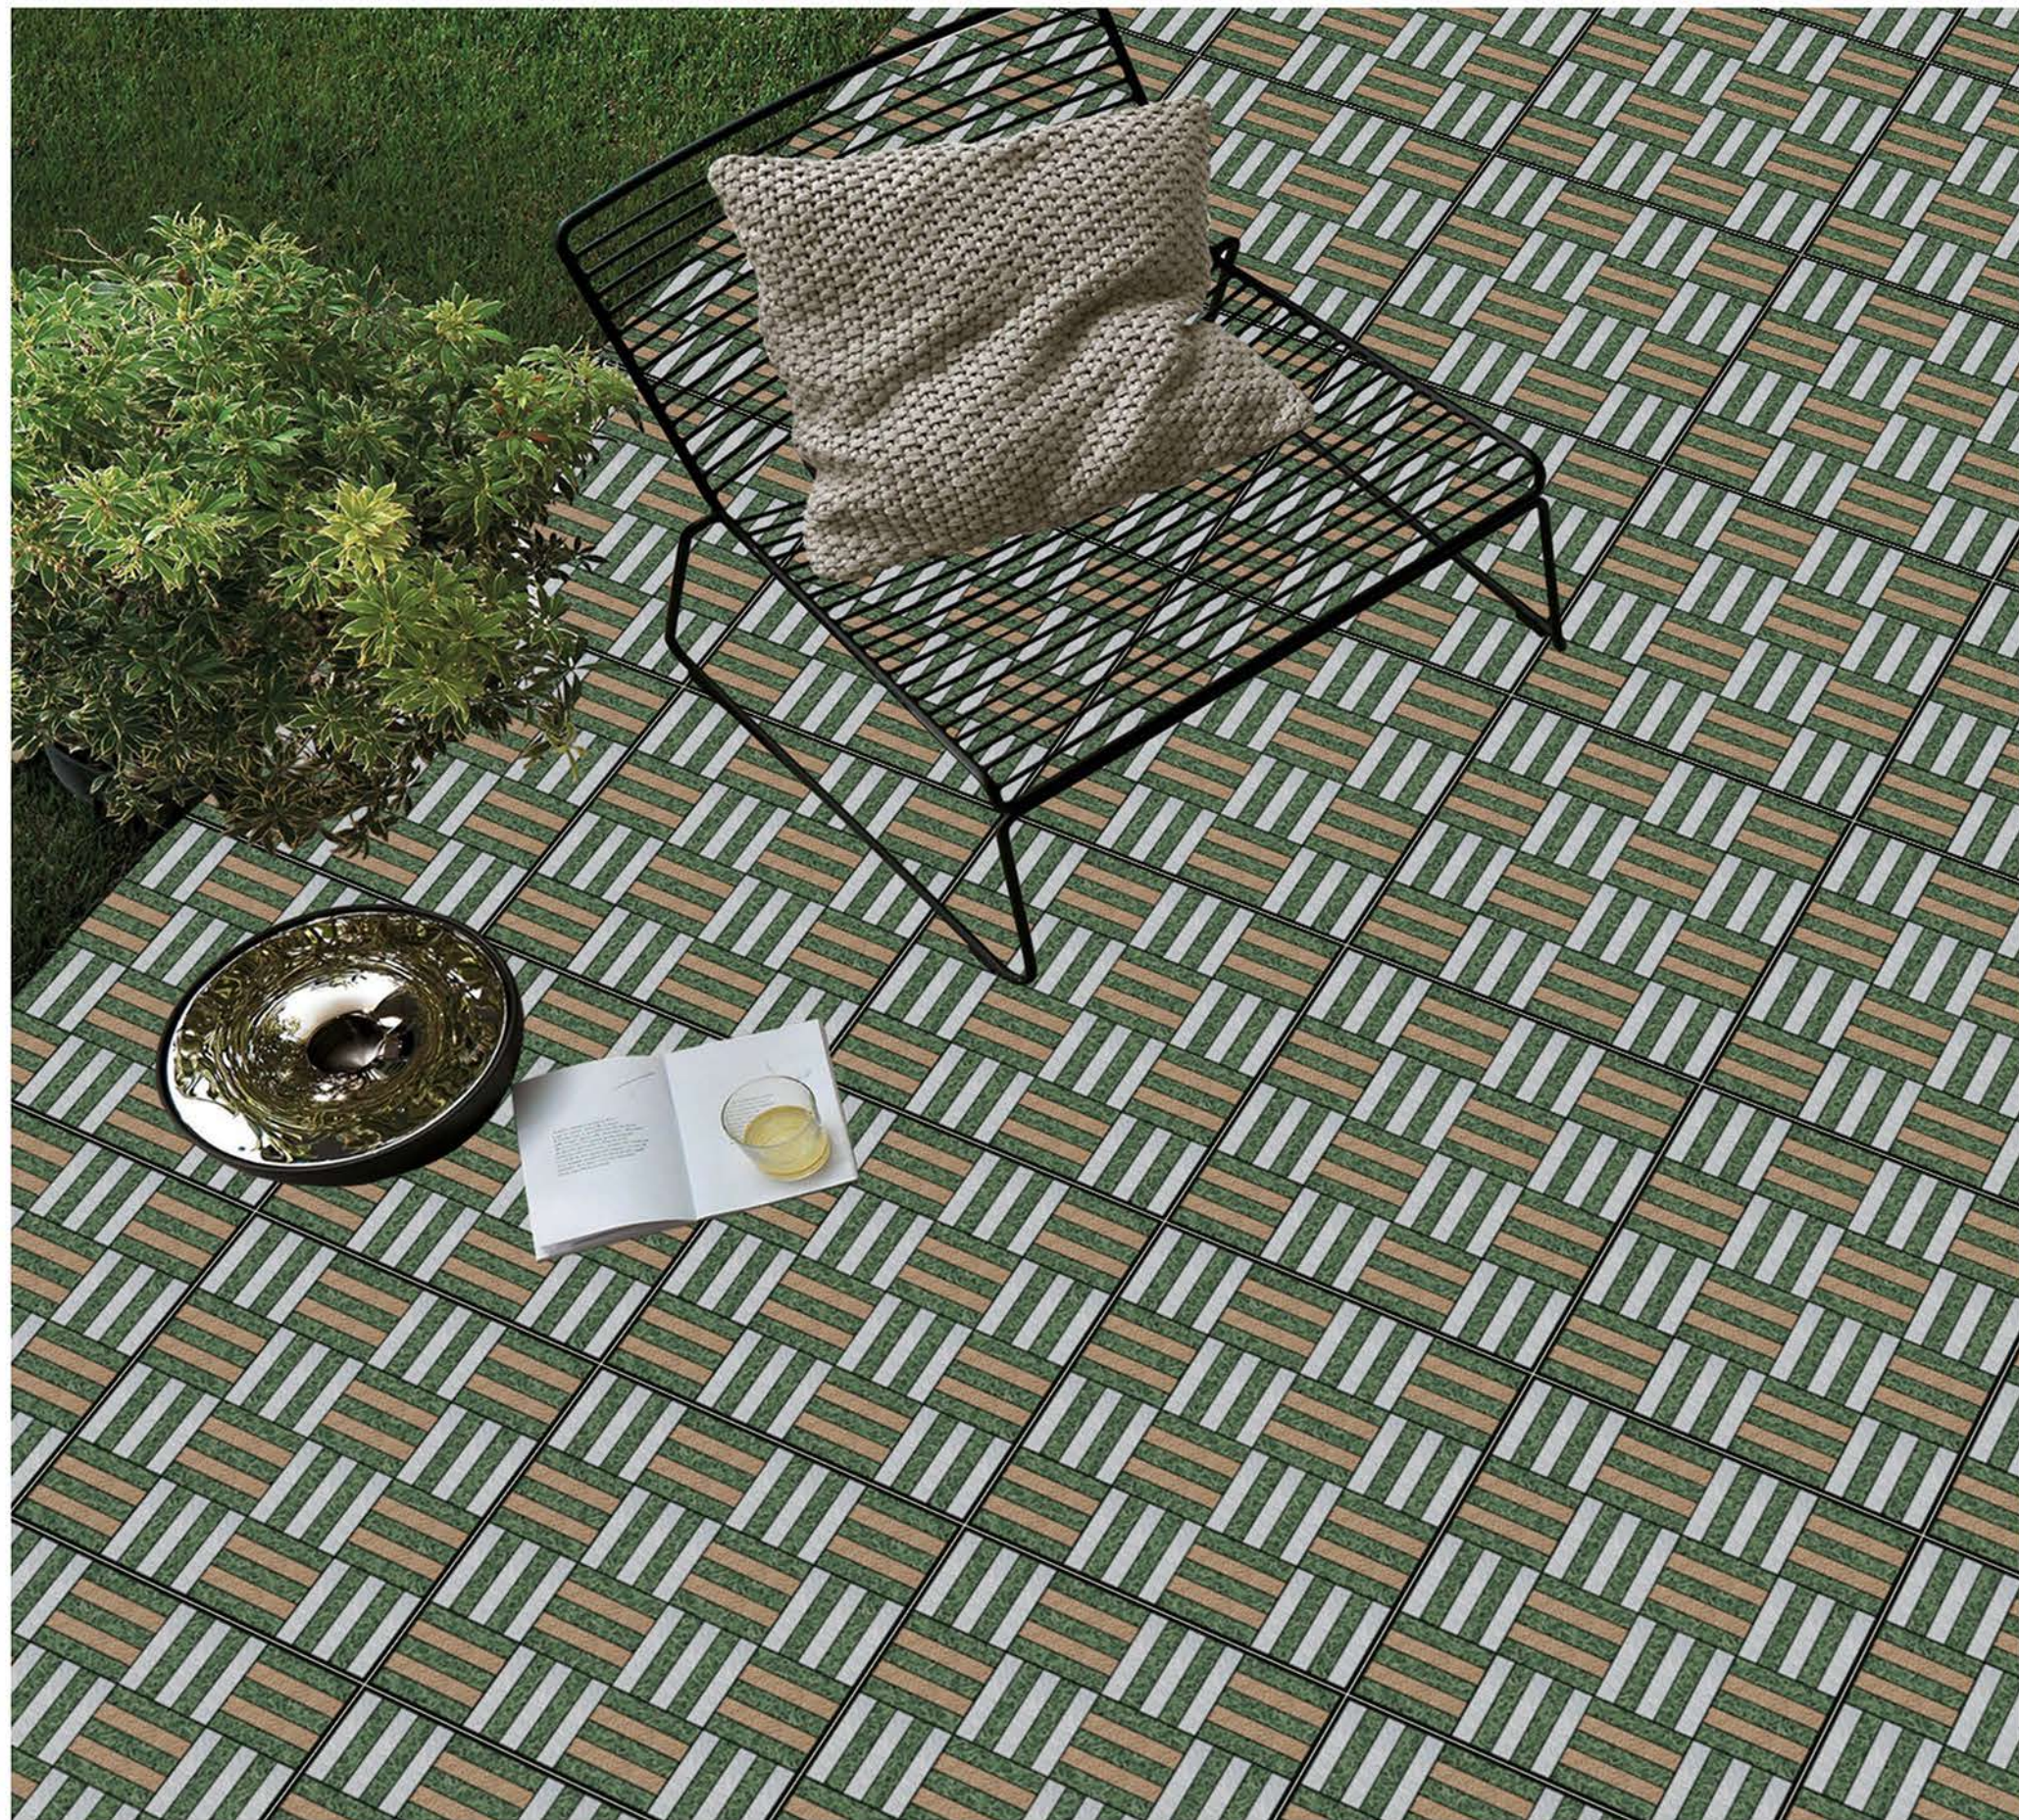

■ G-027

DIGITAL PARKING TILES

285x285 MM

■ PUNCH
■ PLAIN