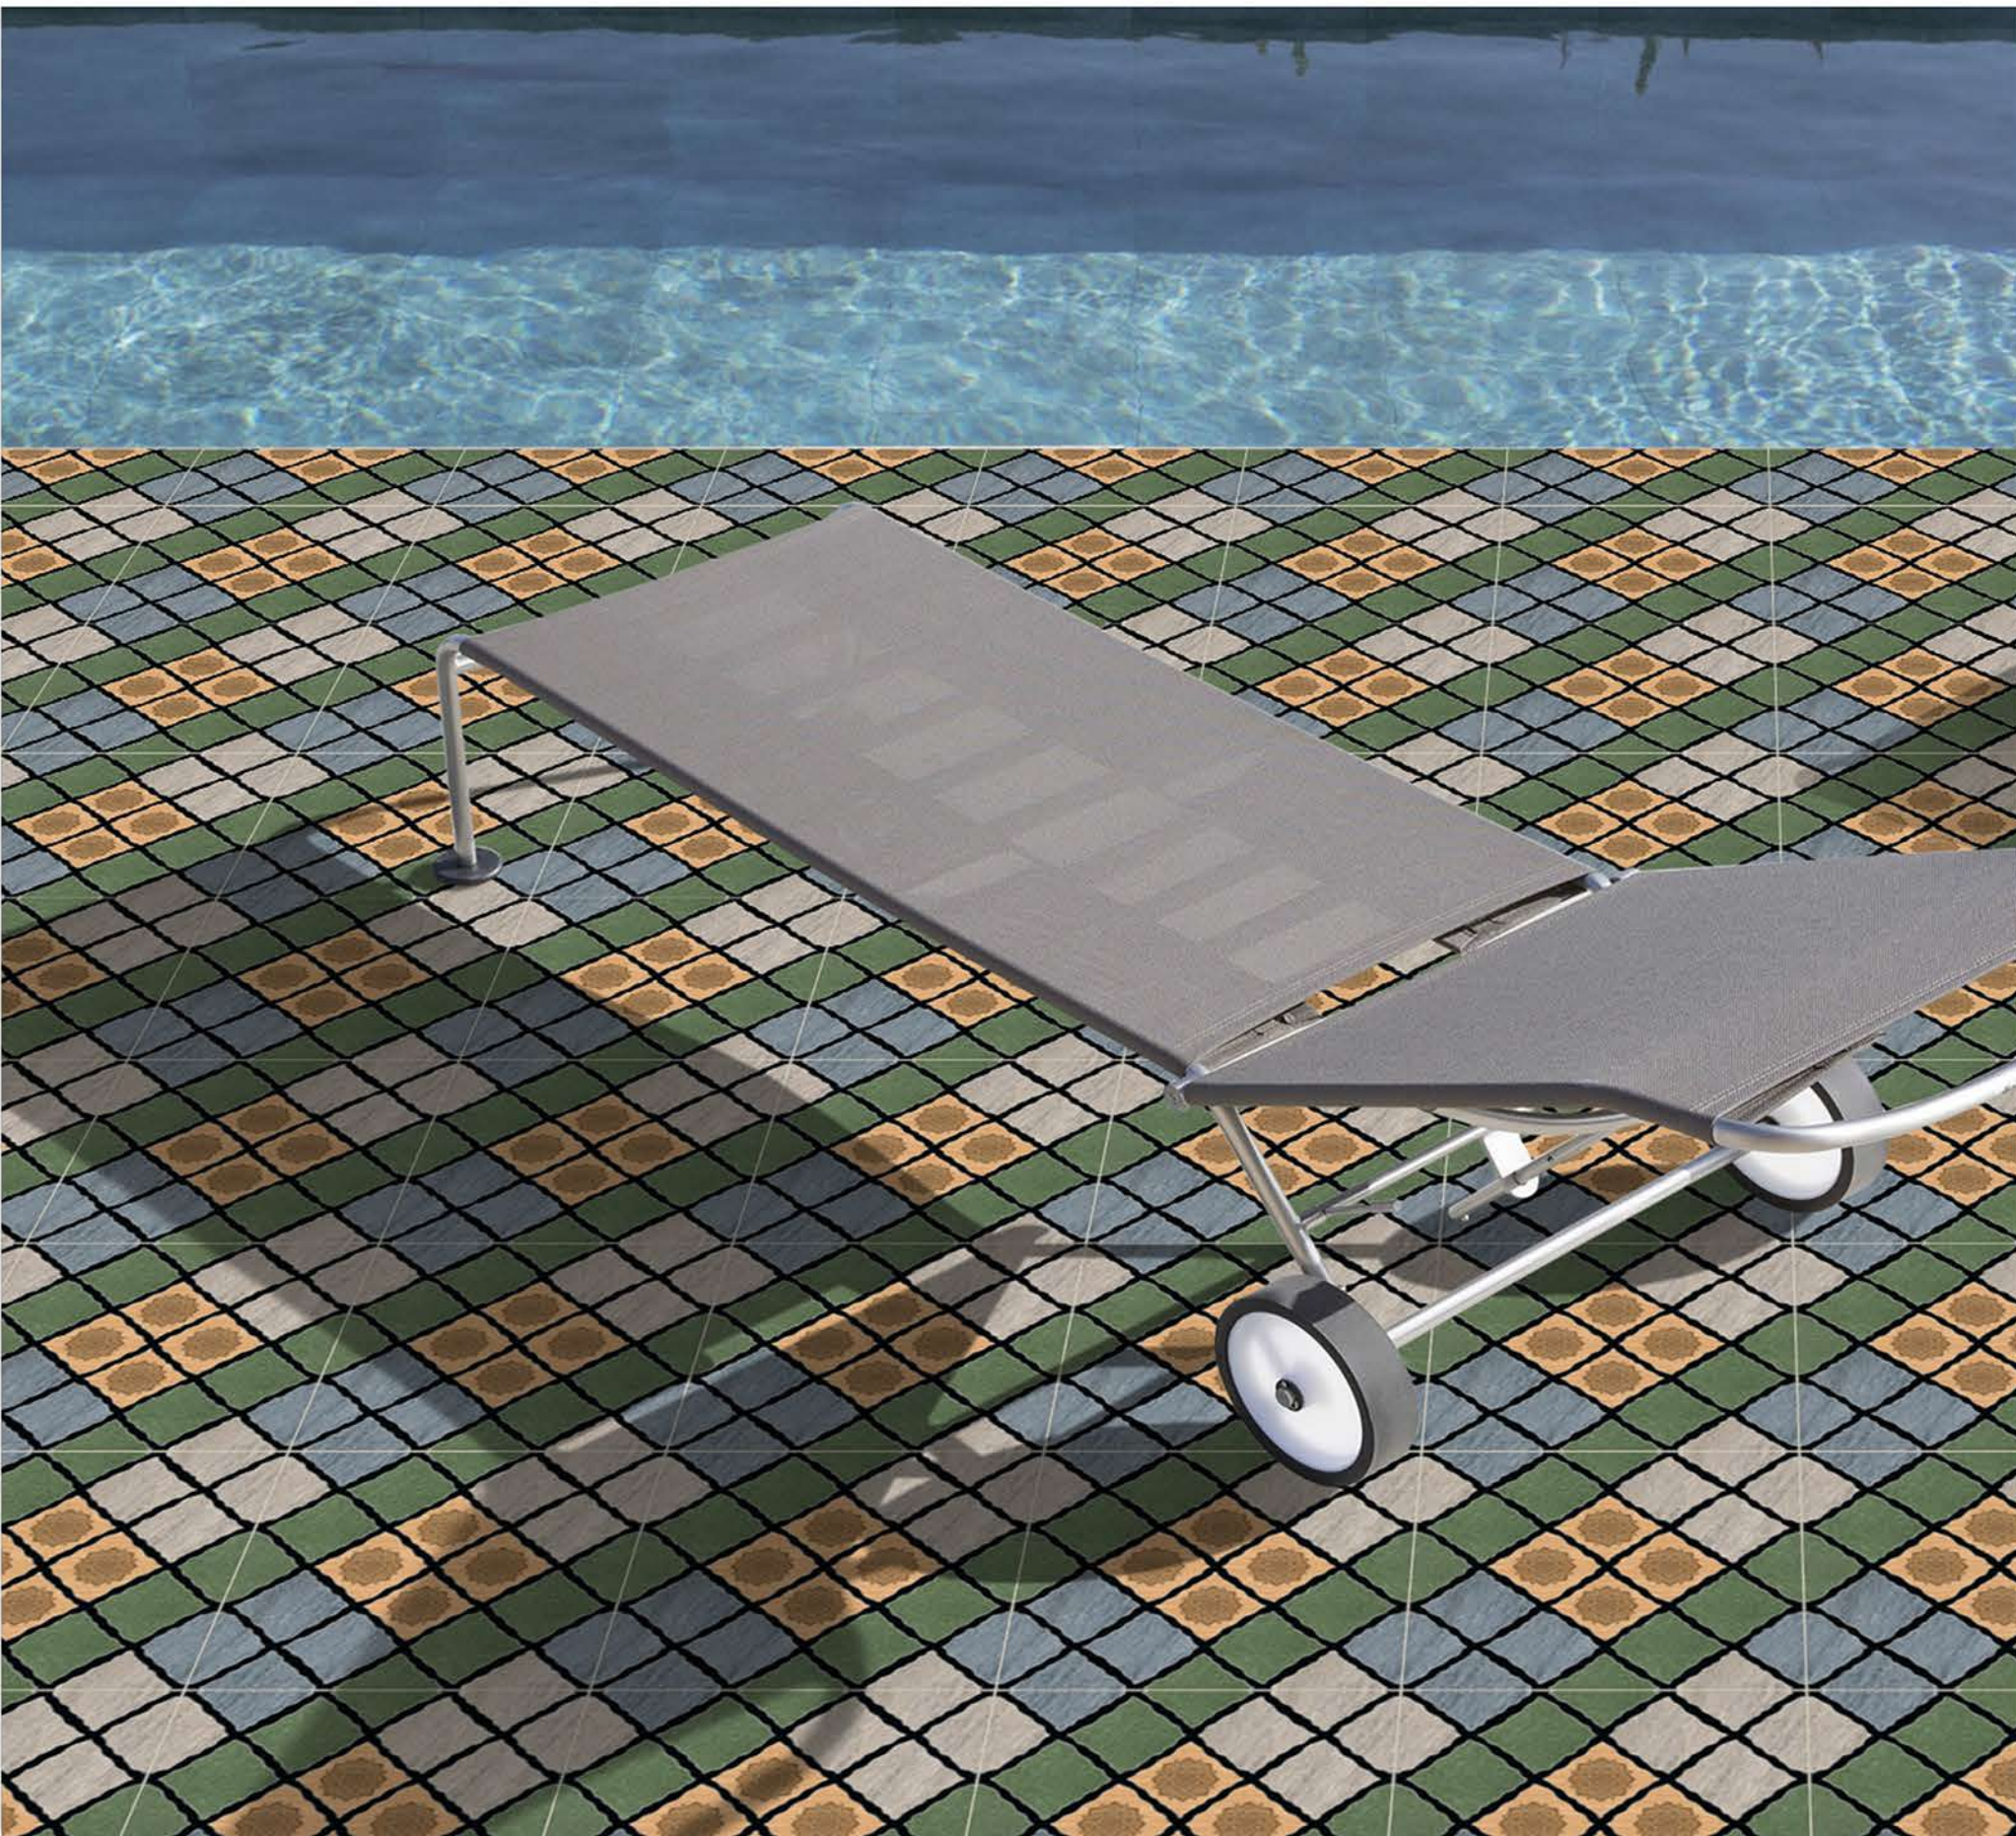

G-008

PUNCH
 PLAIN

DIGITAL PARKING TILES

285x285 MM