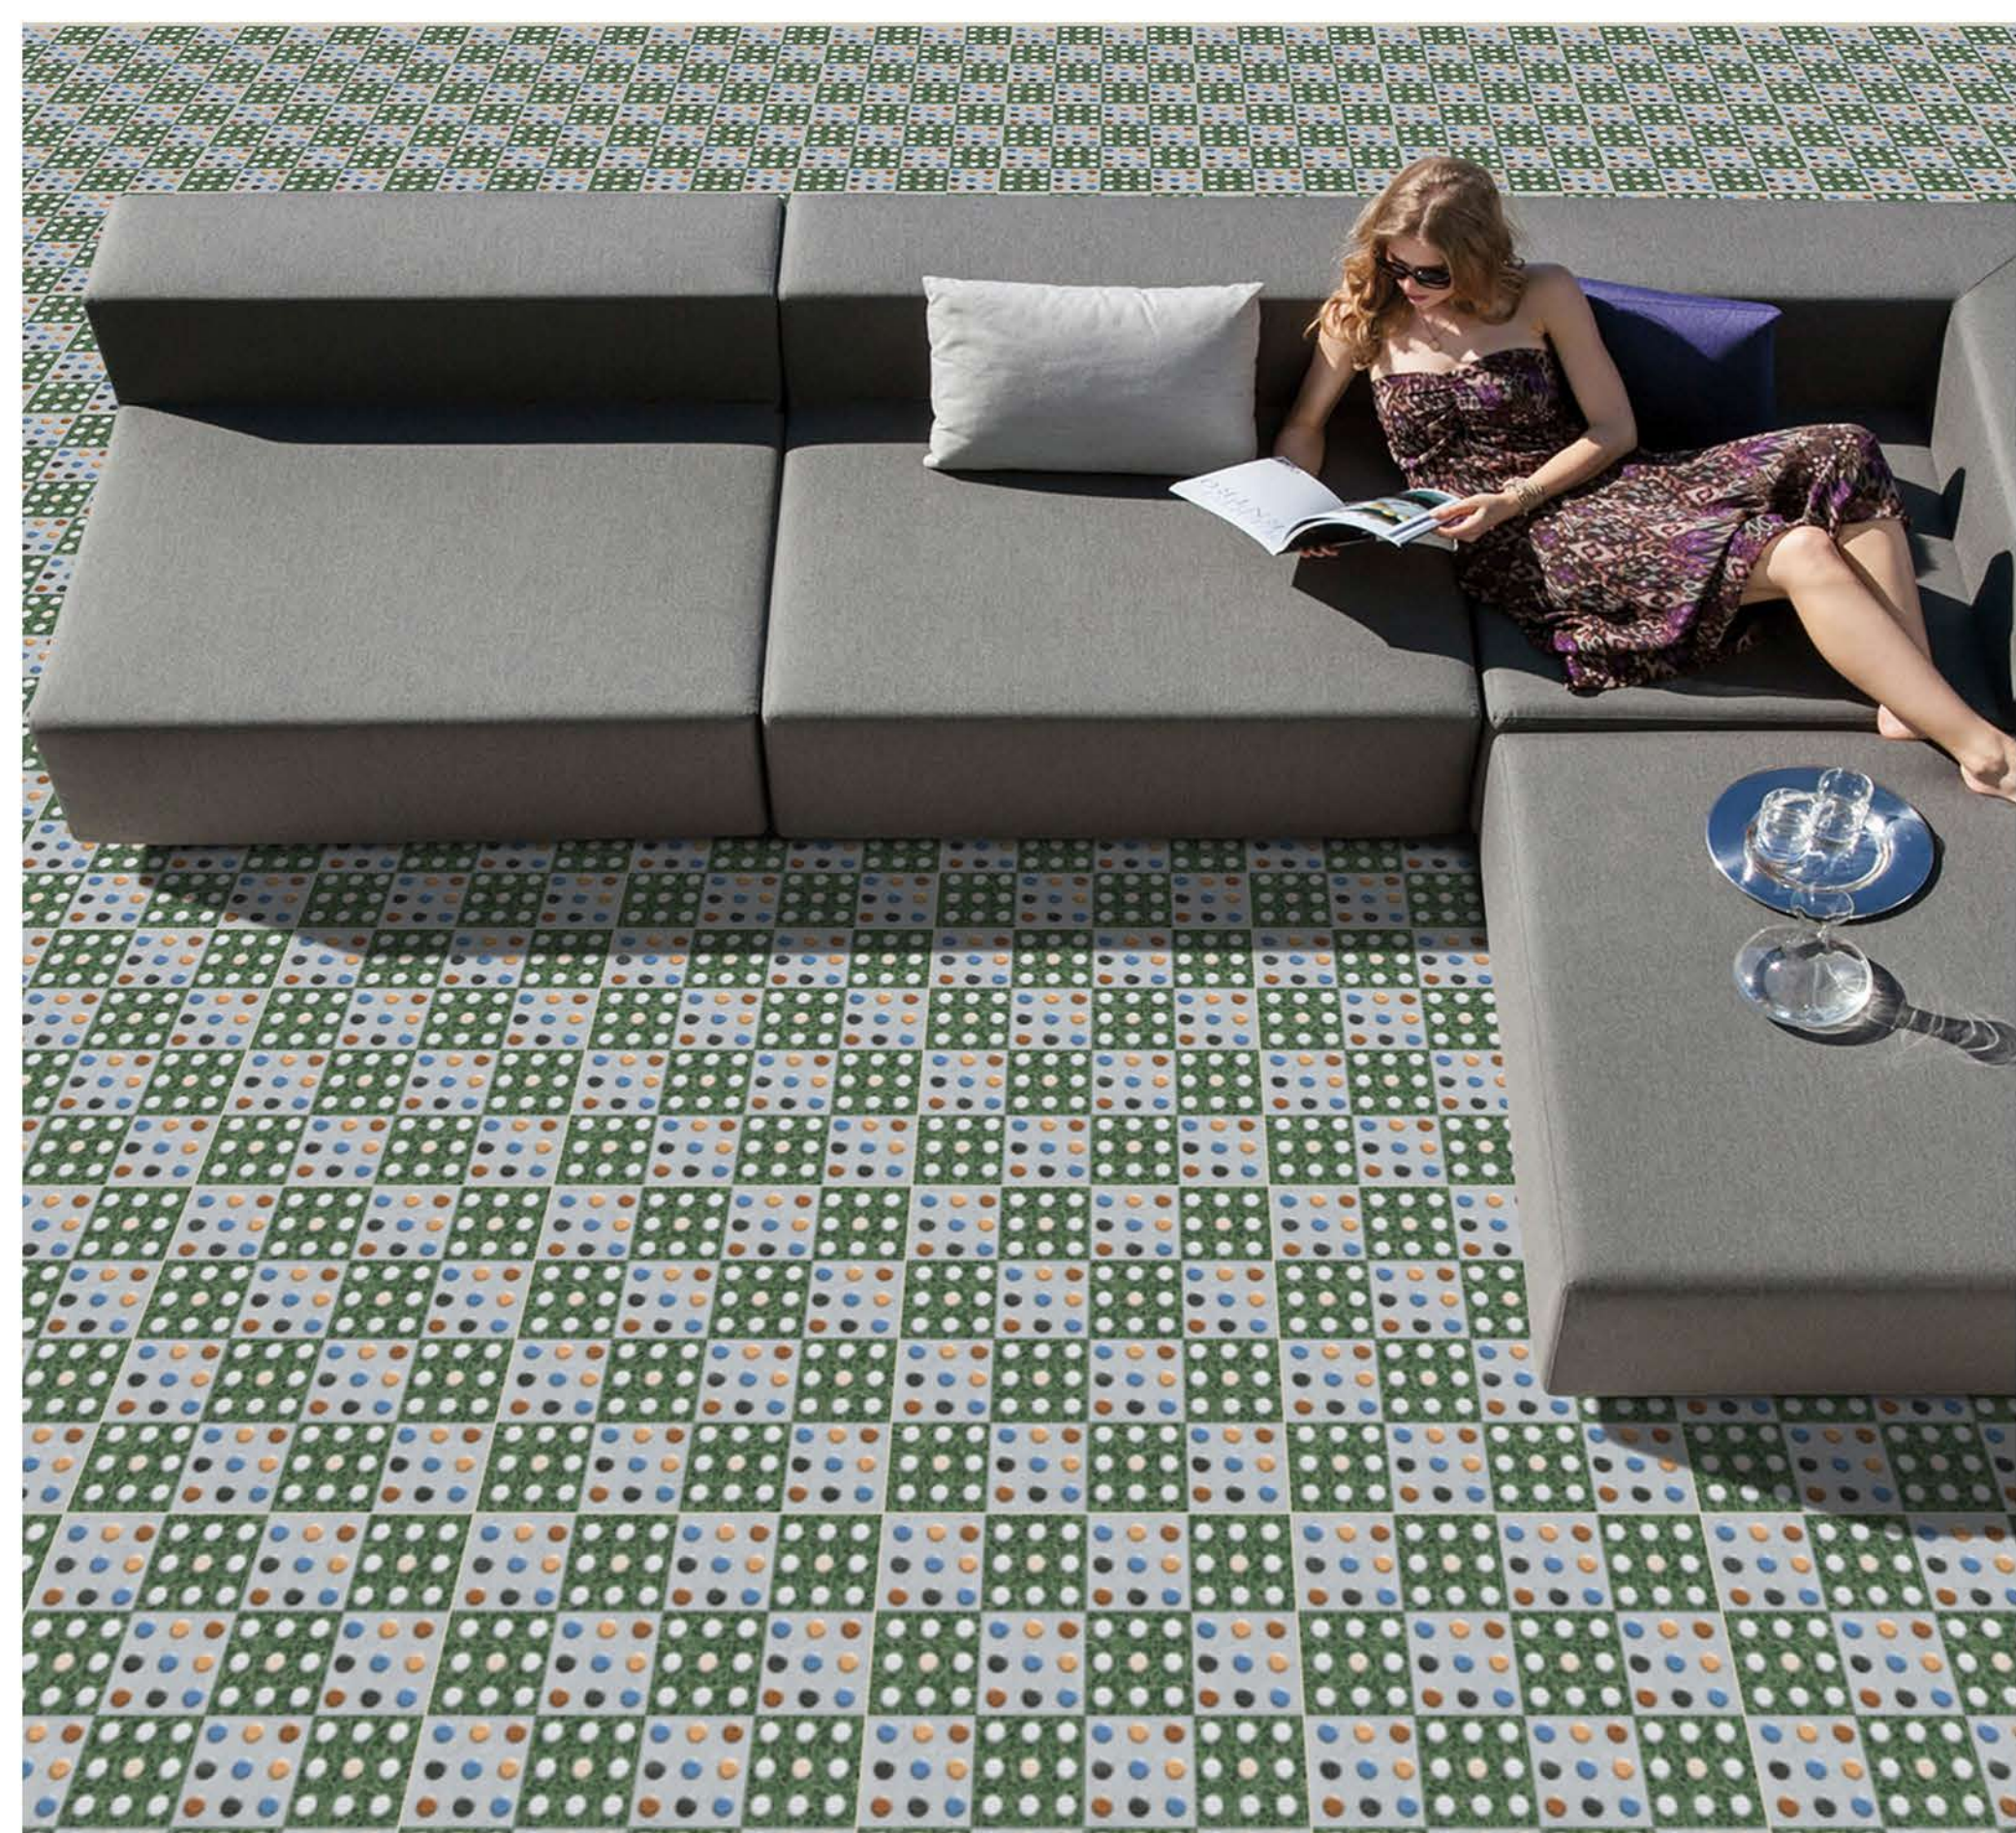

G-016 ■

DIGITAL PARKING TILES

285x285 MM

■ PUNCH
■ PLAIN