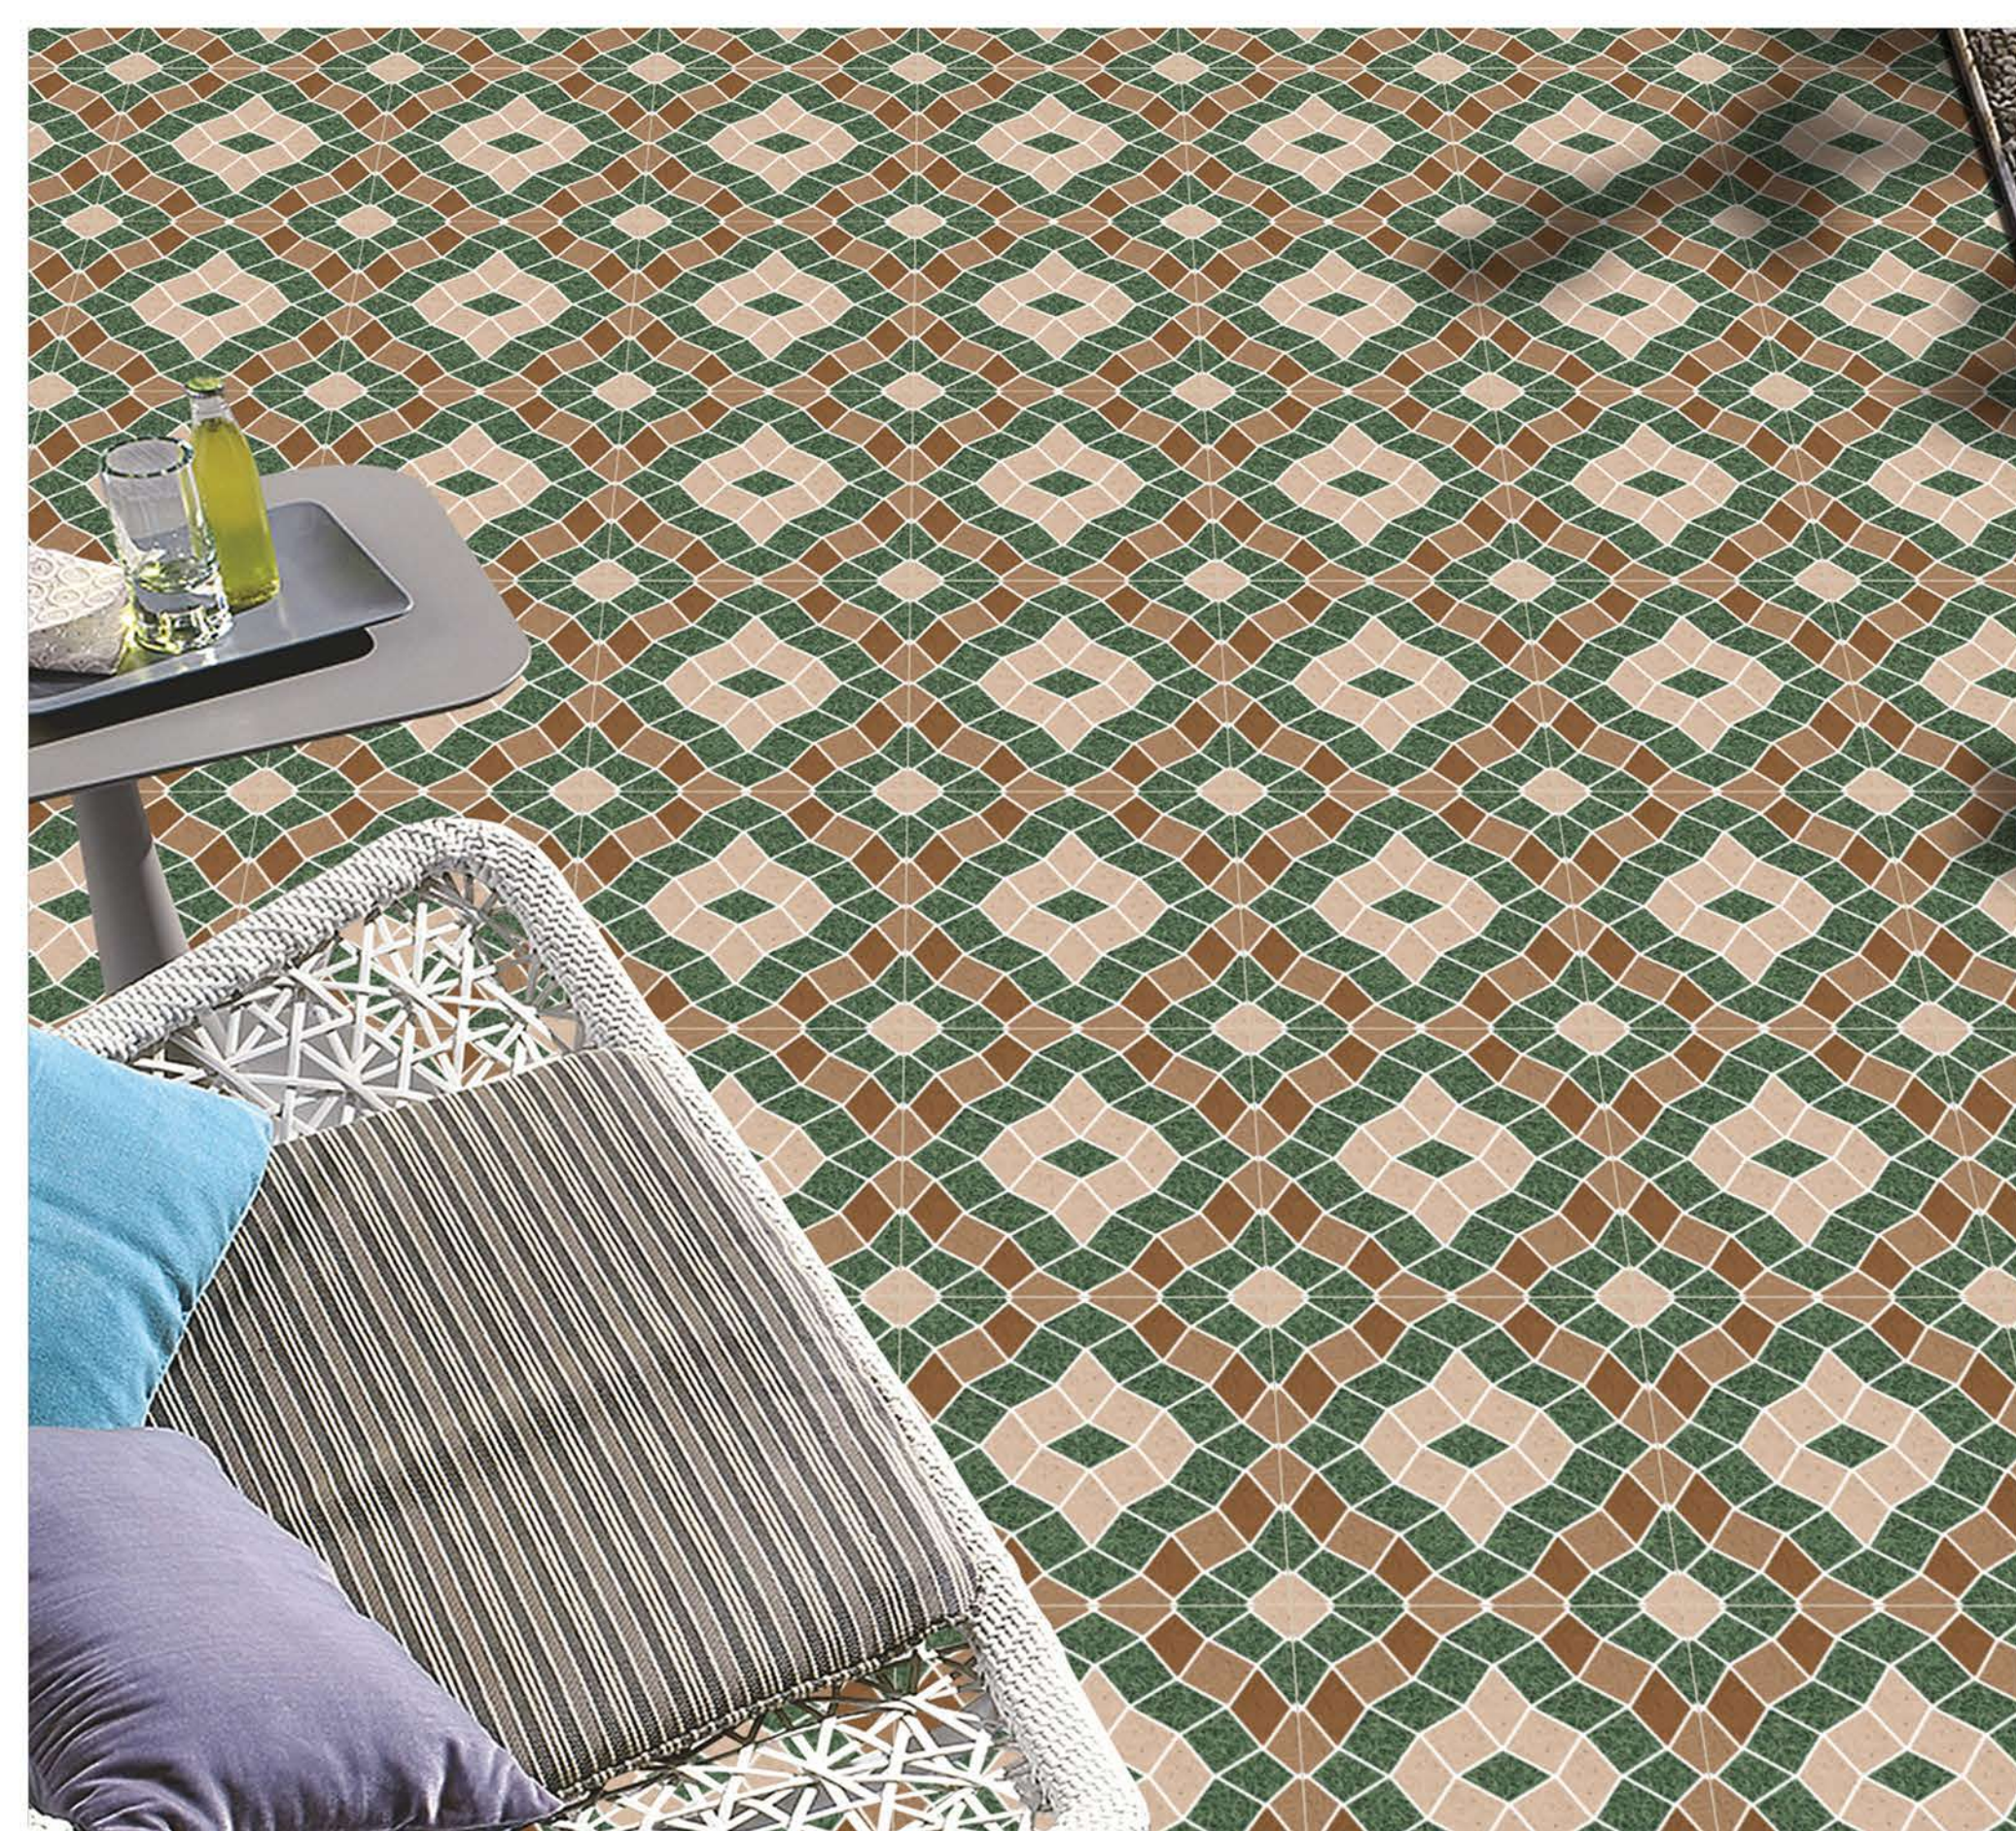

G-026

DIGITAL PARKING TILES

285x285 MM

PUNCH
 PLAIN