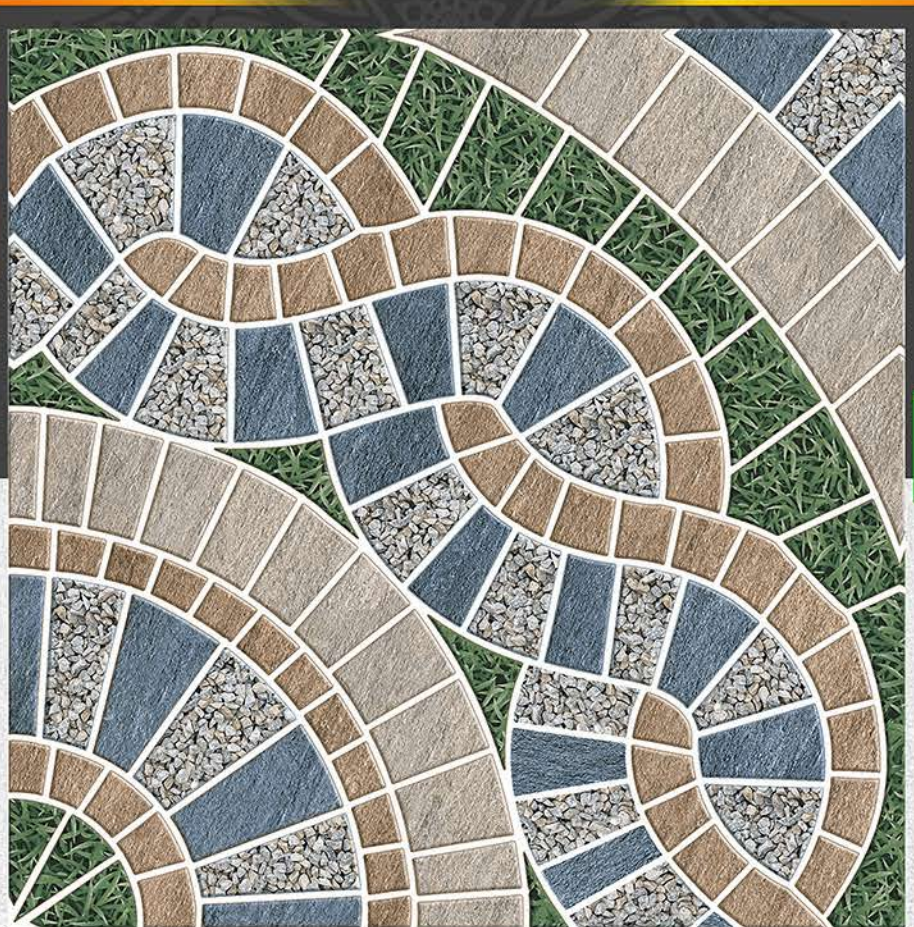

■ G-013

DIGITAL PARKING TILES

285x285 MM

■ PUNCH
■ PLAIN

G-014 

 PUNCH
 PLAIN

DIGITAL PARKING TILES

285x285 MM