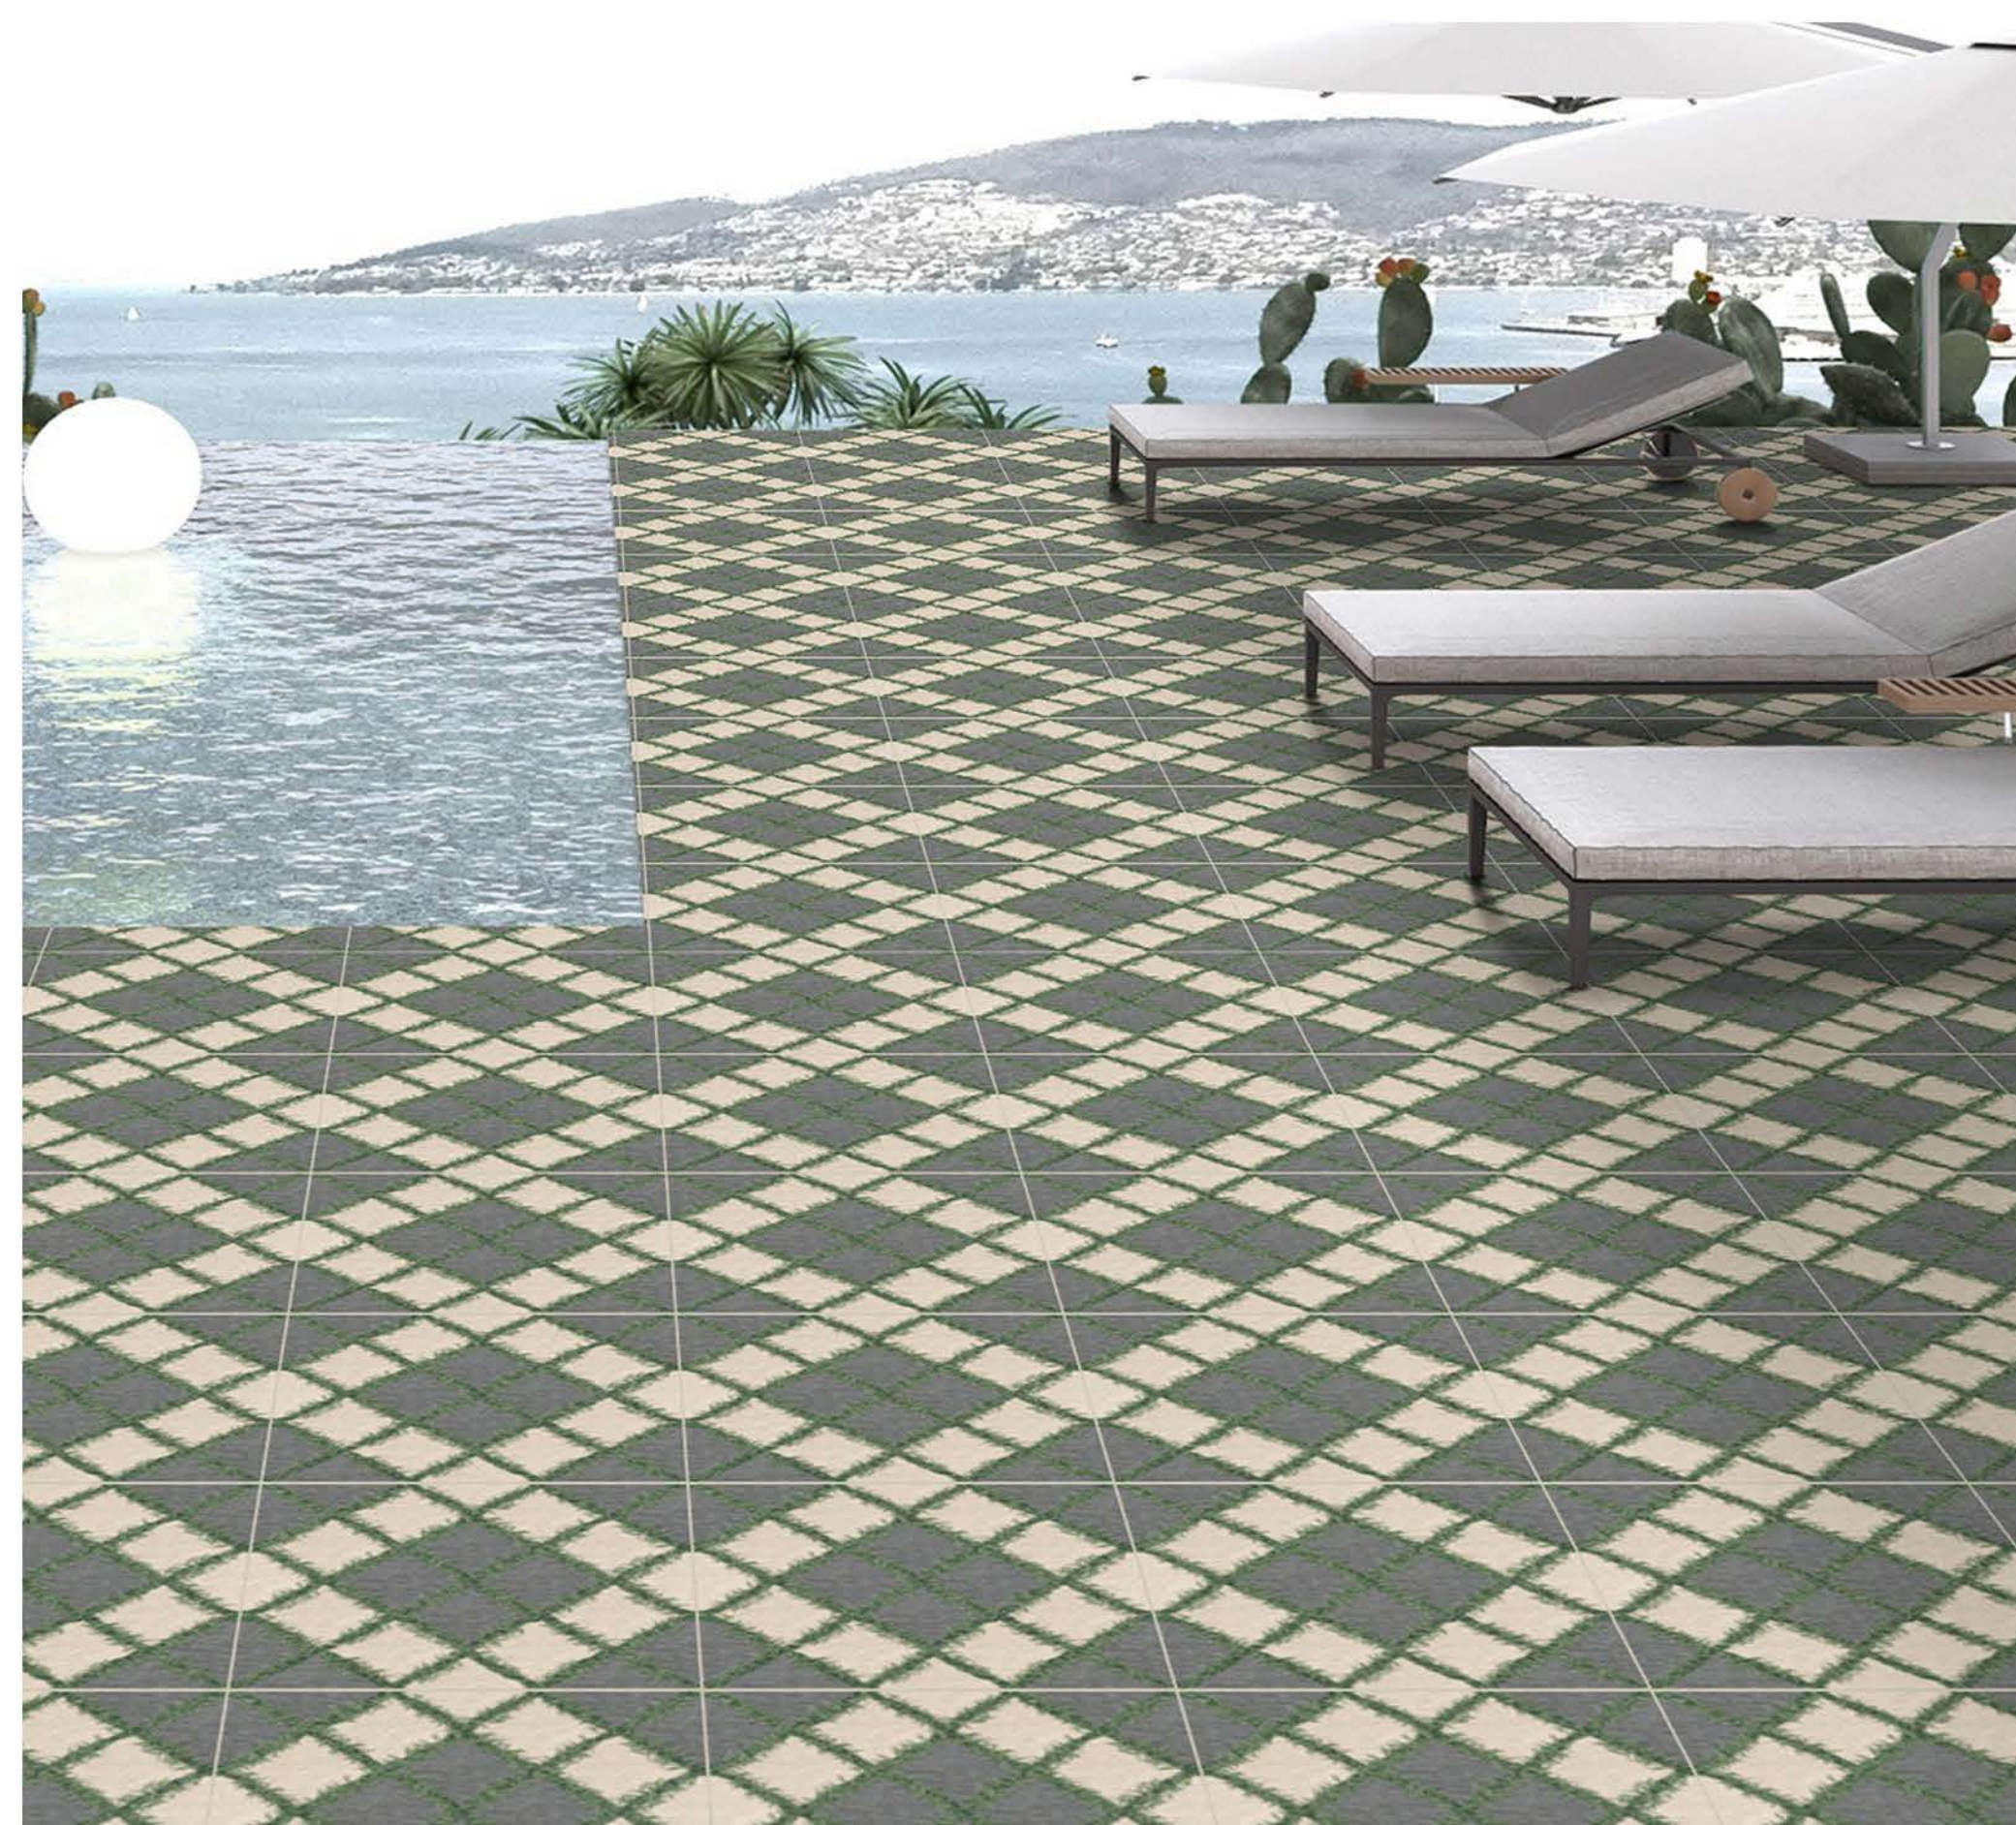

G-004

PUNCH
 PLAIN

DIGITAL PARKING TILES

285x285 MM