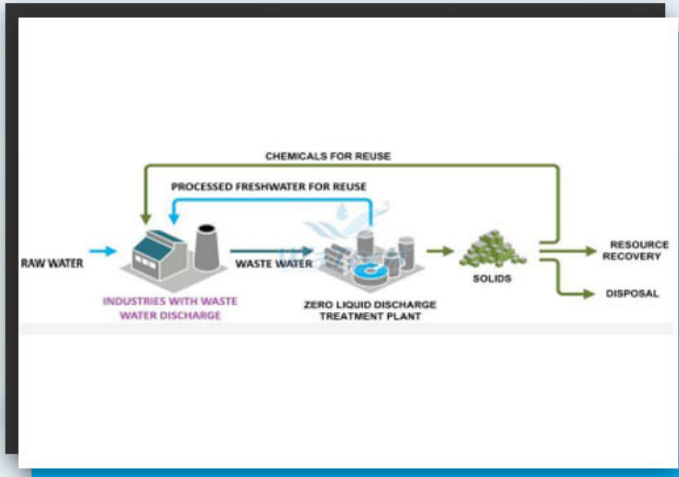

Zero Liquid Discharge Plant (Zld)