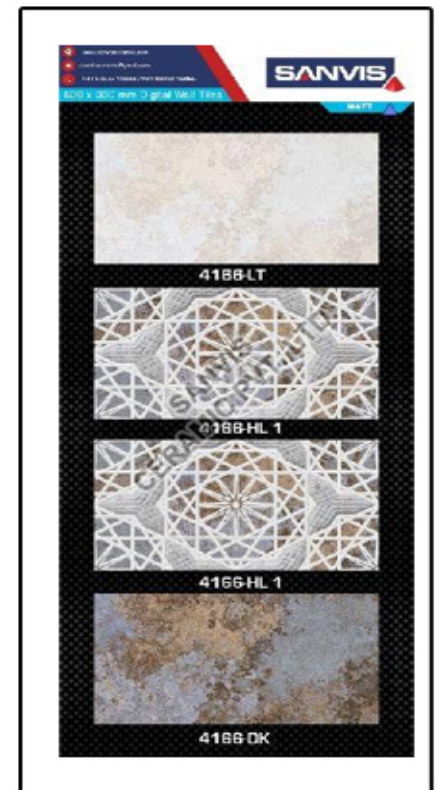

www.sanvisceramic.co.in

+91-9727615000, +91-9825210460

www.sanvisceramic.com

OUR PRODUCTS

Matt Digital Ceramic Wall Tiles

| | |
|---------------------|-----------------------------------|
| Size | 12x24 Inch, 300mmx600mm |
| Usage | Kitchen, Bathroom |
| Specialities | Perfect Finish, Attractive Design |
| Material | Ceramic |
| Shape | Rectangular |
| Color | Available in Different Colors |