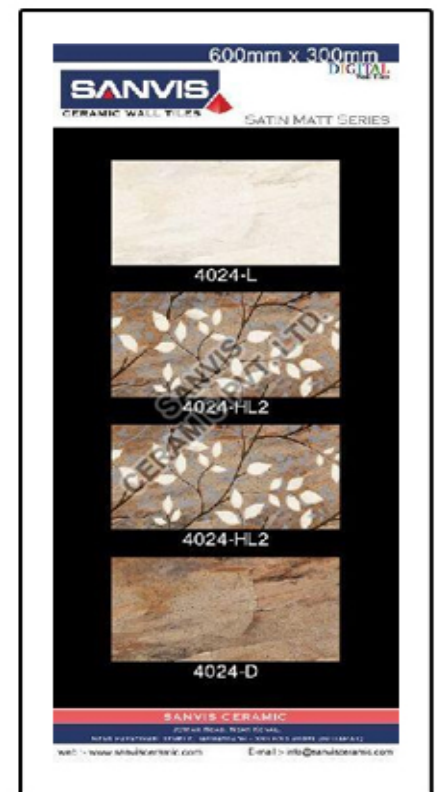

www.sanvisceramic.co.in

+91-9727615000, +91-9825210460

SANVIS

www.sanvisceramic.com

OUR PRODUCTS

Satin Matt Digital Wall Tiles

| | |
|---------------------|-----------------------------------|
| Size | 12x14, 300mmx600mm |
| Usage | Kitchen, Exterior, Bathroom |
| Specialities | Perfect Finish, Attractive Design |
| Material | Ceramic |
| Shape | Rectangular |
| Color | Available in Different Colors |