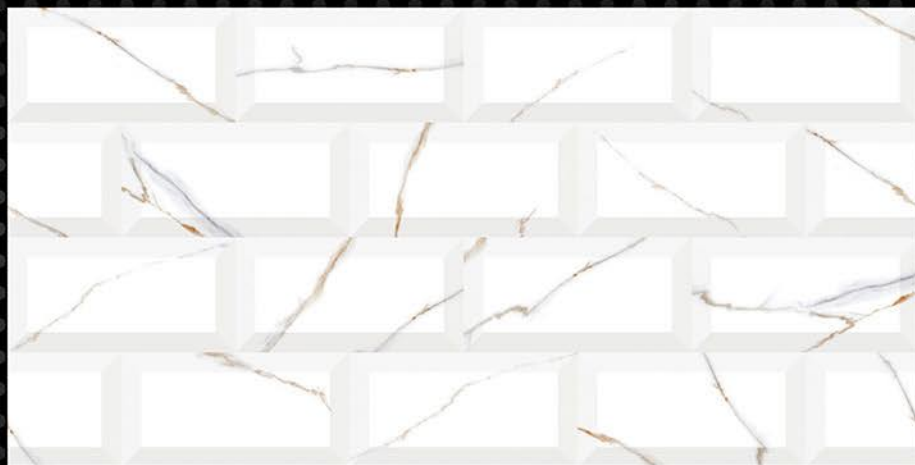

600 x 300 mm Digital Wall Tiles

GLOSSY