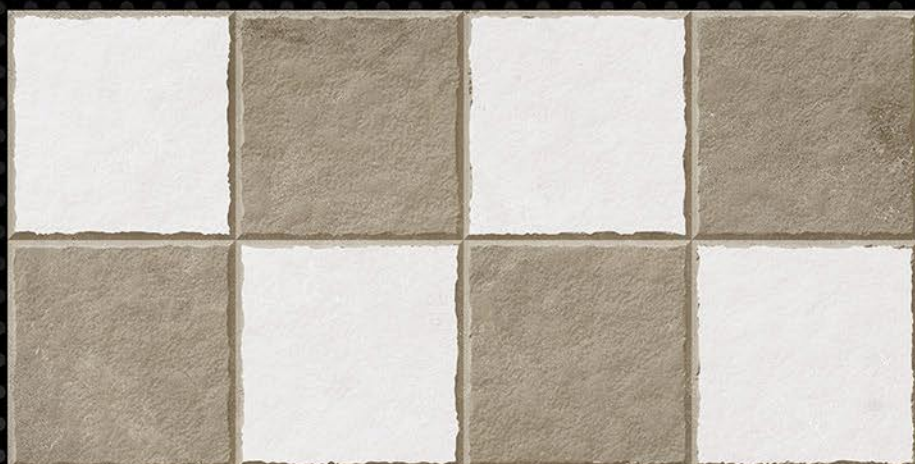

www.sanvisceramic.com

sanvisceramic@gmail.com

+91 97273 15000 /+91 98252 10460

600 x 300 mm Digital Wall Tiles

MATT

4248-LT

ALL DESIGN IN PUNCH