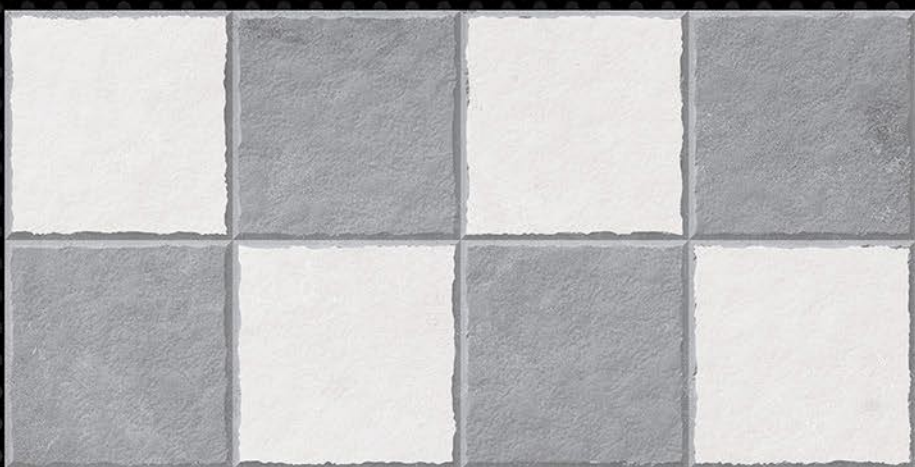

www.sanvisceramic.com

sanvisceramic@gmail.com

+91 97273 15000 /+91 98252 10460

600 x 300 mm Digital Wall Tiles

MATT

4248-LT

ALL DESIGN IN PUNCH