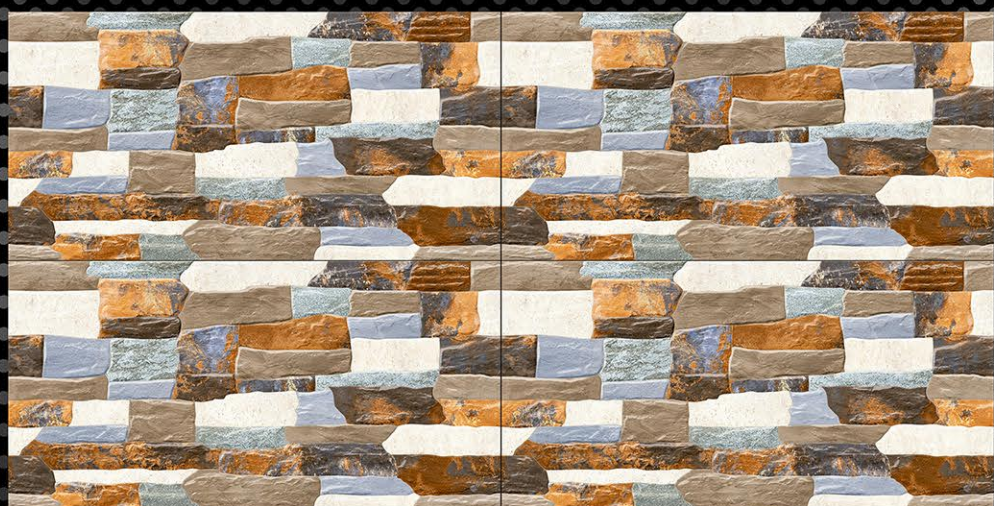

600 x 300 mm Digital Wall Tiles

Satin Matt

4067-HL7