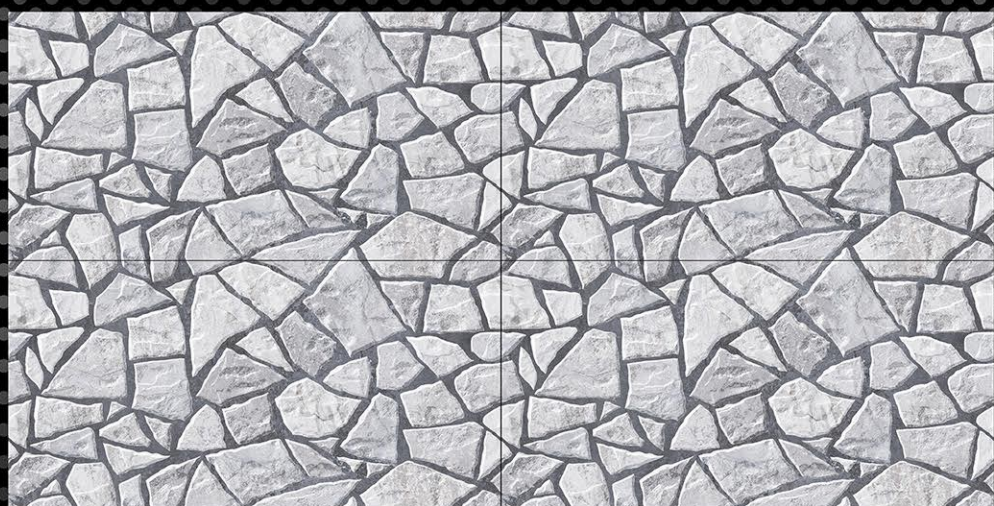

600 x 300 mm Digital Wall Tiles

Satin Matt

4066-HL8