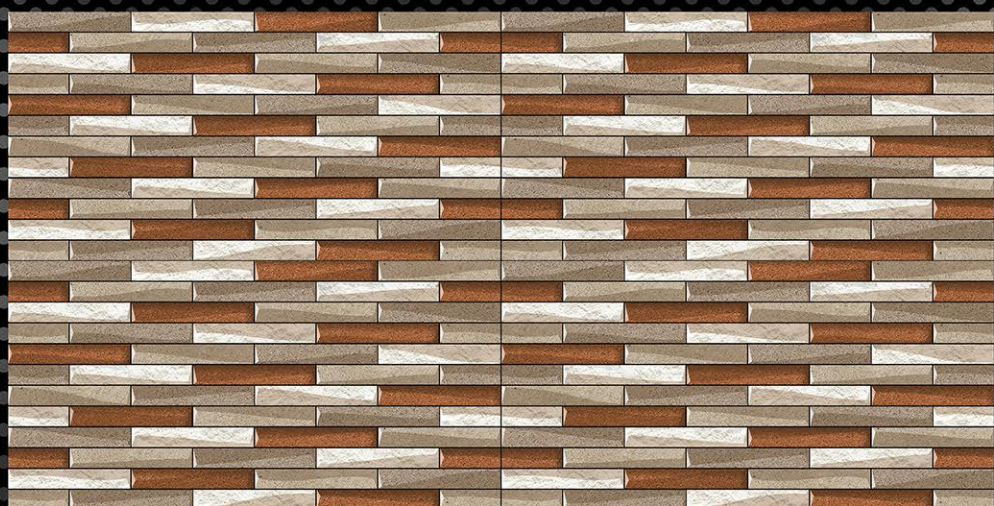

600 x 300 mm Digital Wall Tiles

Glossy

2299-HL2