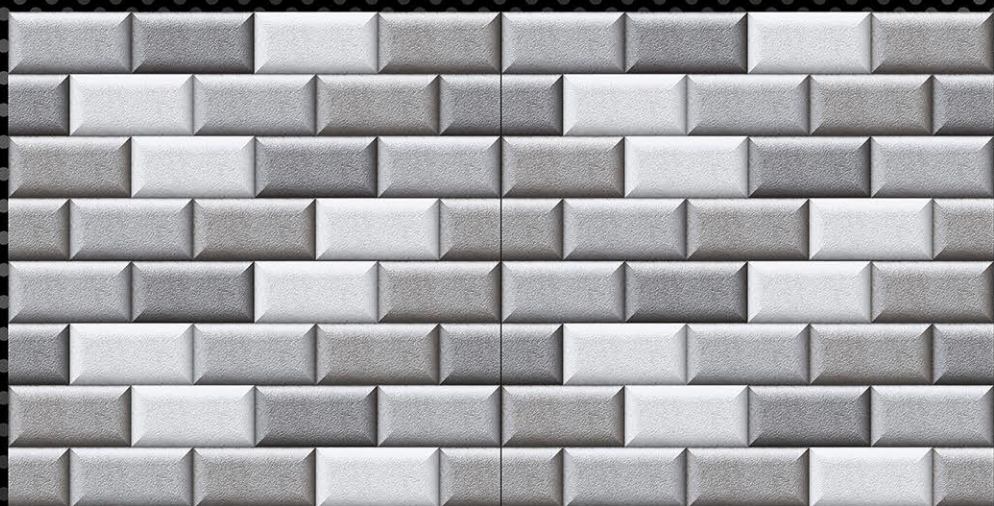

600 x 300 mm Digital Wall Tiles

Glossy

2304-HL2