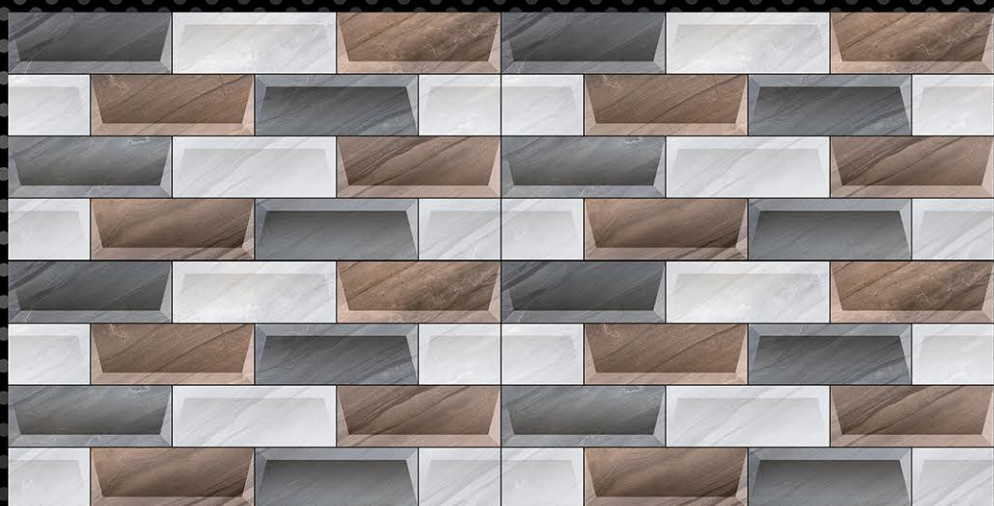

600 x 300 mm Digital Wall Tiles

Glossy

2303-HL2