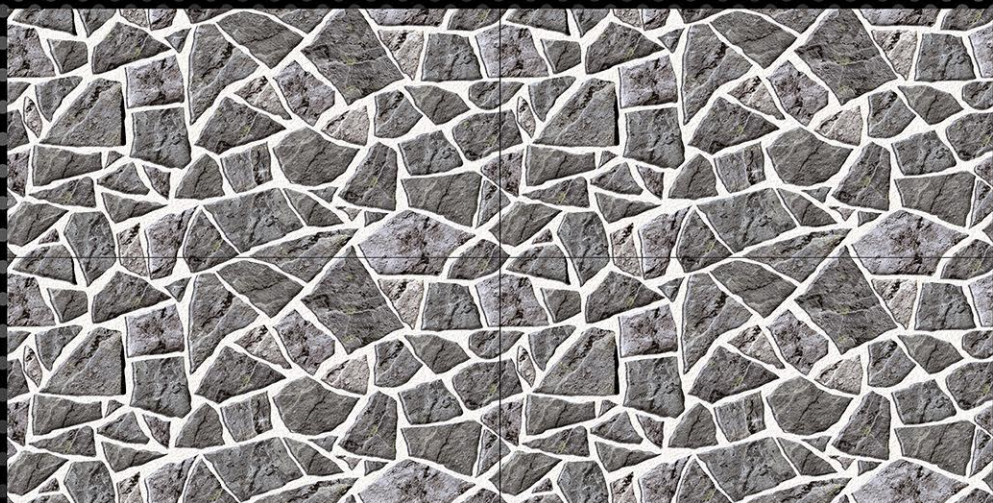

600 x 300 mm Digital Wall Tiles

Glossy

2300-HL5