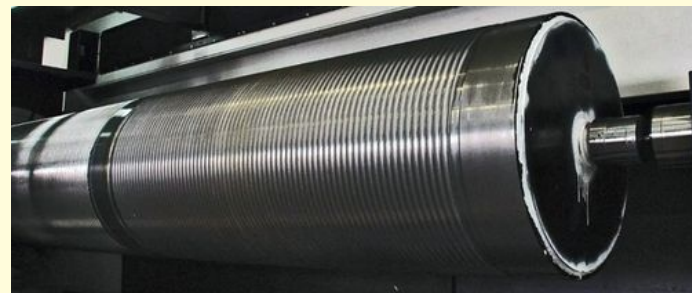

HC-400, 500, 550, 630, 710, 800
Fabrication Helical Gear Box

Rope Drum

Over Head
Crane Hooks
4 Fall

Over Head
Crane Hooks
8 Fall

UAN: DL11A0007259

9999833596, 8860705952

OM ENGINEERING WORKS

CRANE DUTY GEAR BOX