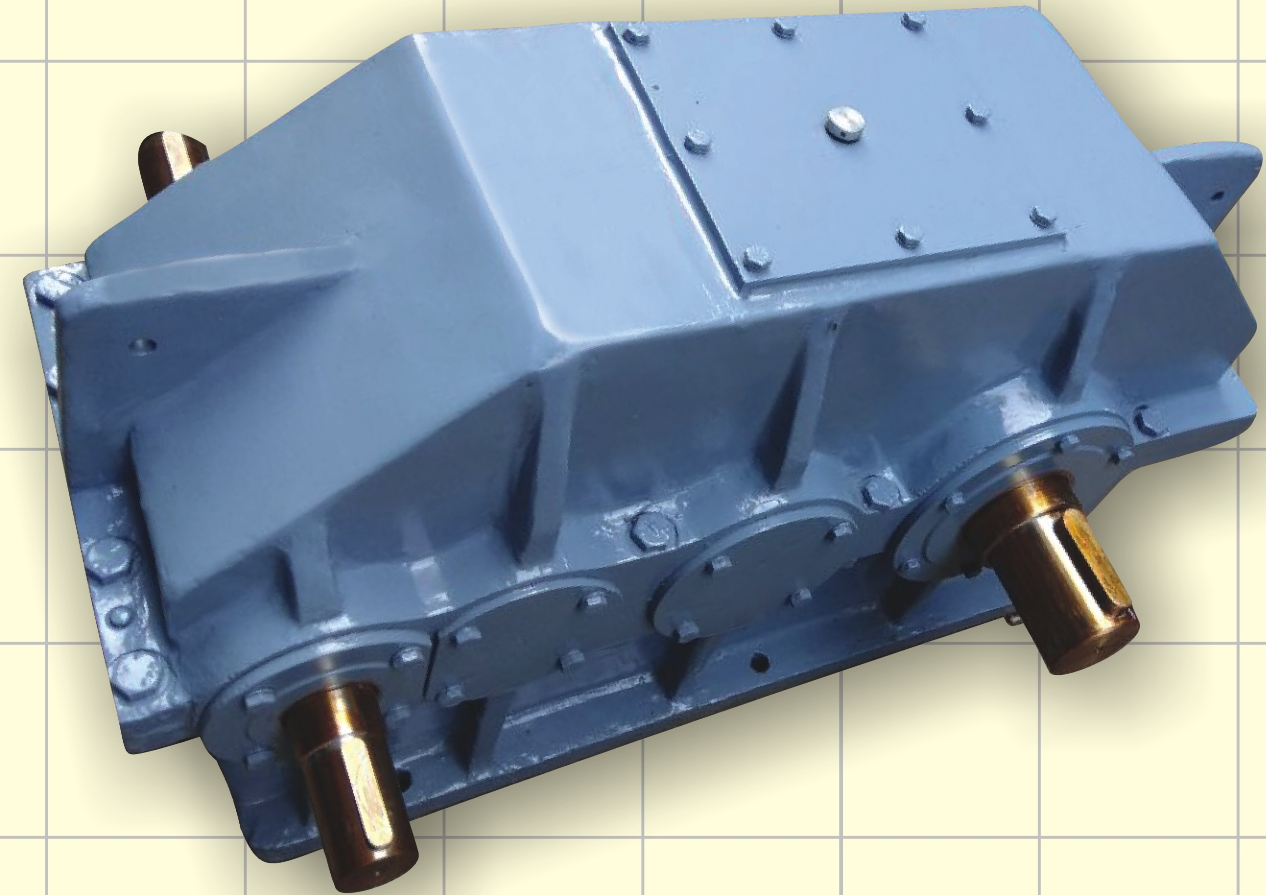

Gear Couplings

Crane Duty Helical Gear Box