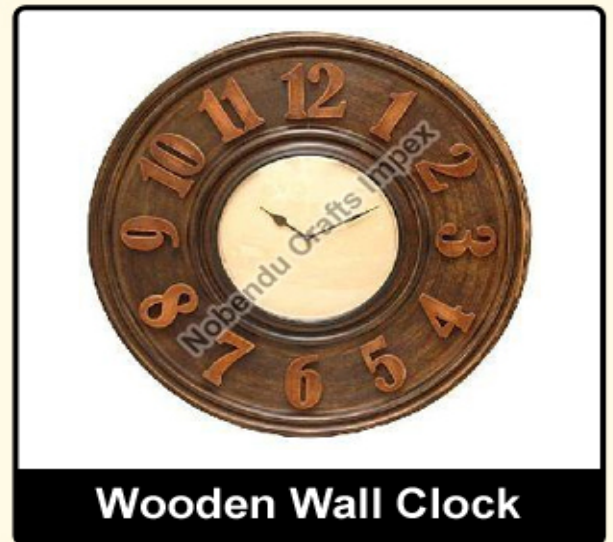

Pattern : Plain

Spoon Shape : Round

Material : Teak Wood

Shape : Pyramid, Rectangular, Round, Square,
Triangle

Style : Antique, Modern

Color : Brown

Feature : Elegant Attraction, Fine Finished,
Great Design

Display Type : Analog

Finishing : Polished

Wooden Wall Clock

OUR PRODUCTS

WOODEN PRODUCTS

Packaging Type : Packet

Usage : Home, Event, Restaurant

Specialities : Good Quality, Fine Finish,
Durable