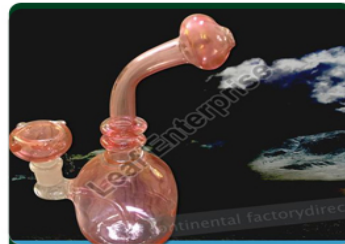

# PRODUCTS

Stainless Steel Herb Grinder

Clear Oil Pipe Bong

Custom Glass Bon

Glass Honeycomb Water Pipe

Gold Fumed Colored Bong

LAVA Color Bong

Single Color Glass Bong